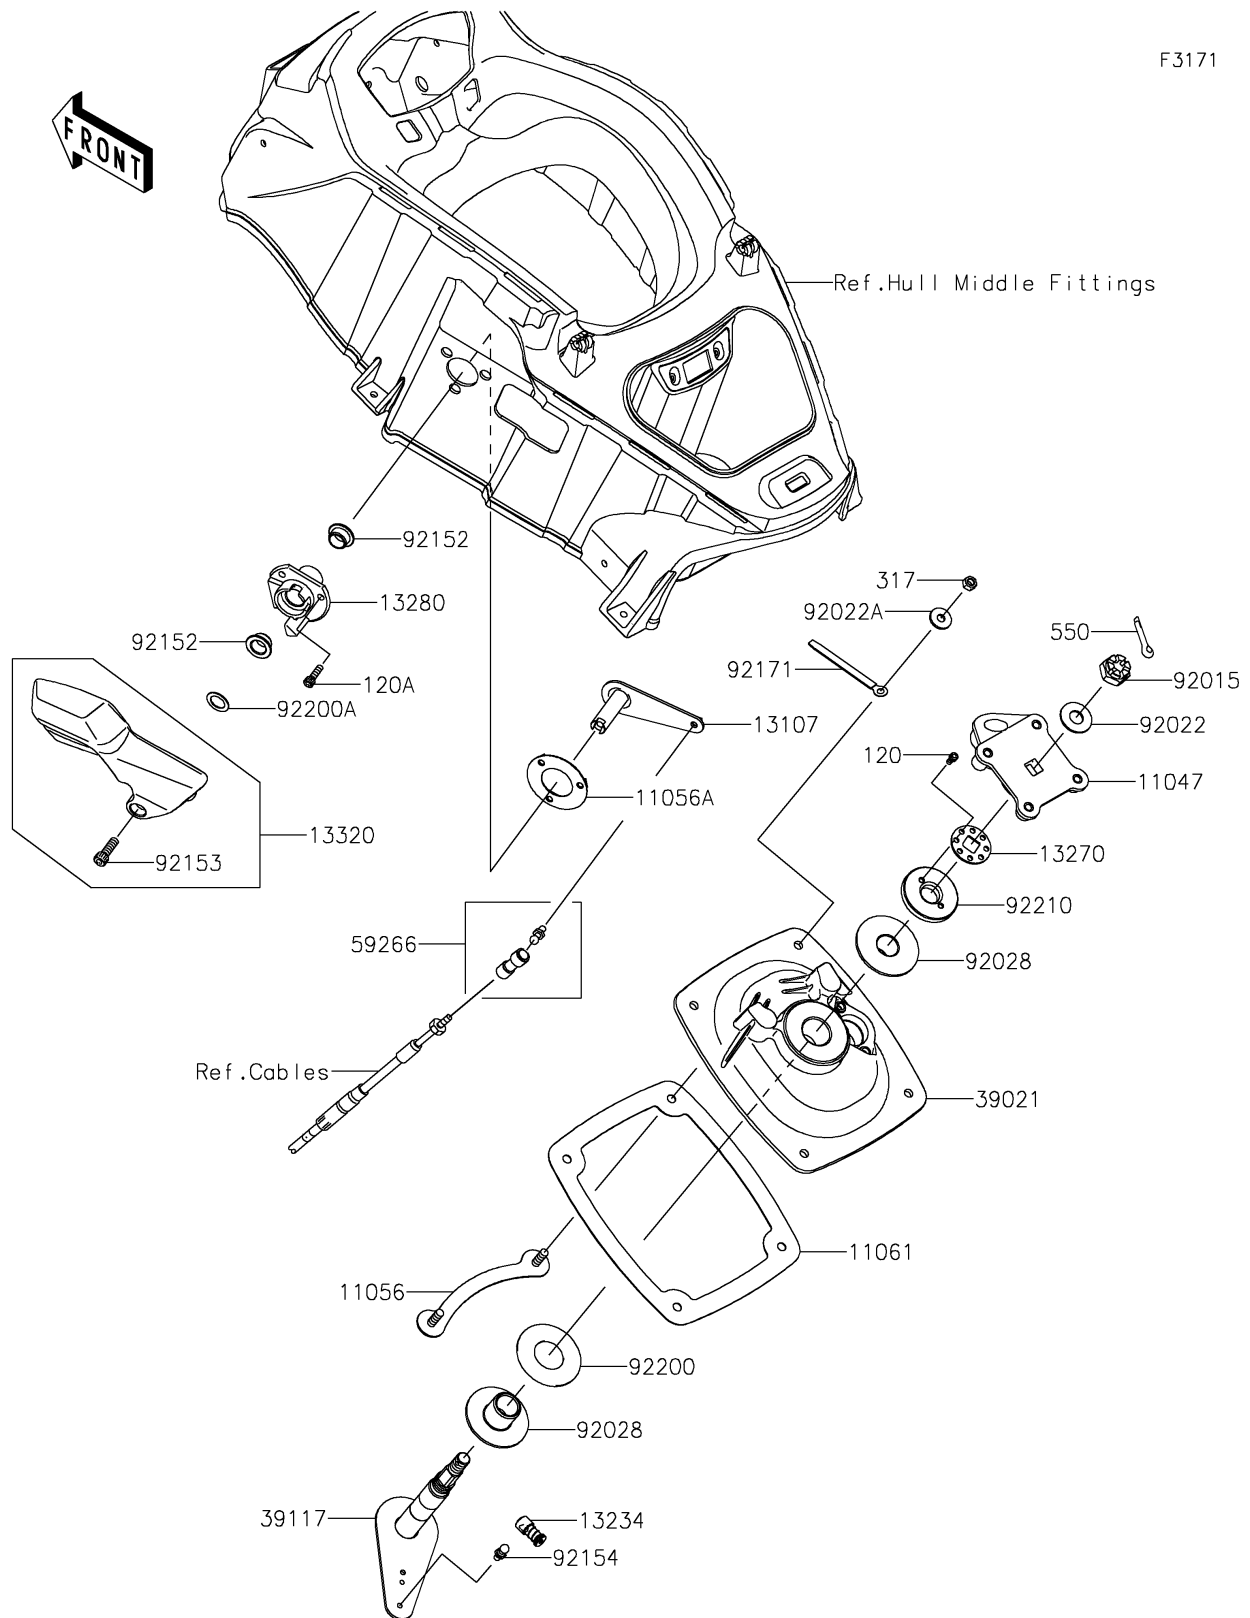

2017 JET SKI® ULTRA® LX

PARTS DIAGRAM

Handle Pole

F3171

2017 JET SKI® ULTRA® LX

PARTS LIST

Handle Pole

ITEM NAME

PART NUMBER

QUANTITY
