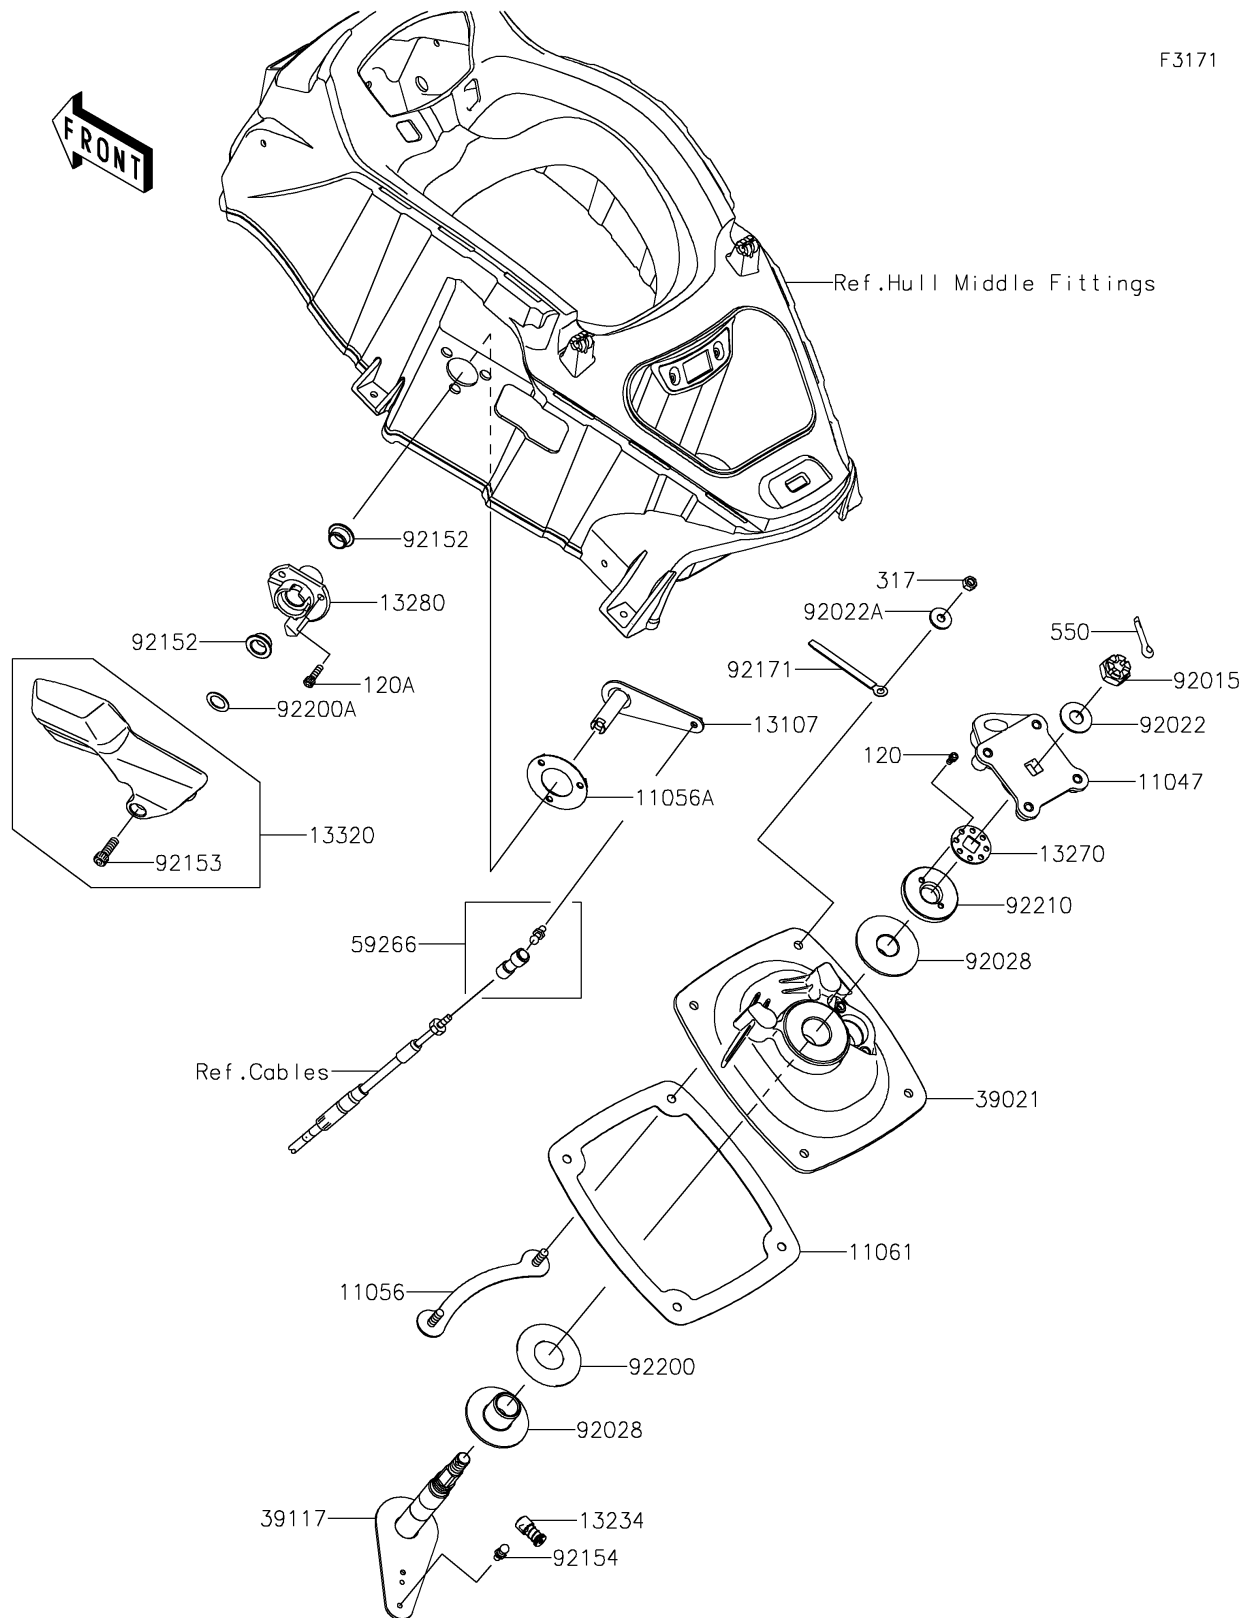

2017 JET SKI® ULTRA® LX

PARTS DIAGRAM

Handle Pole

F3171

2017 JET SKI® ULTRA® LX

PARTS LIST

Handle Pole

ITEM NAME

PART NUMBER

QUANTITY
