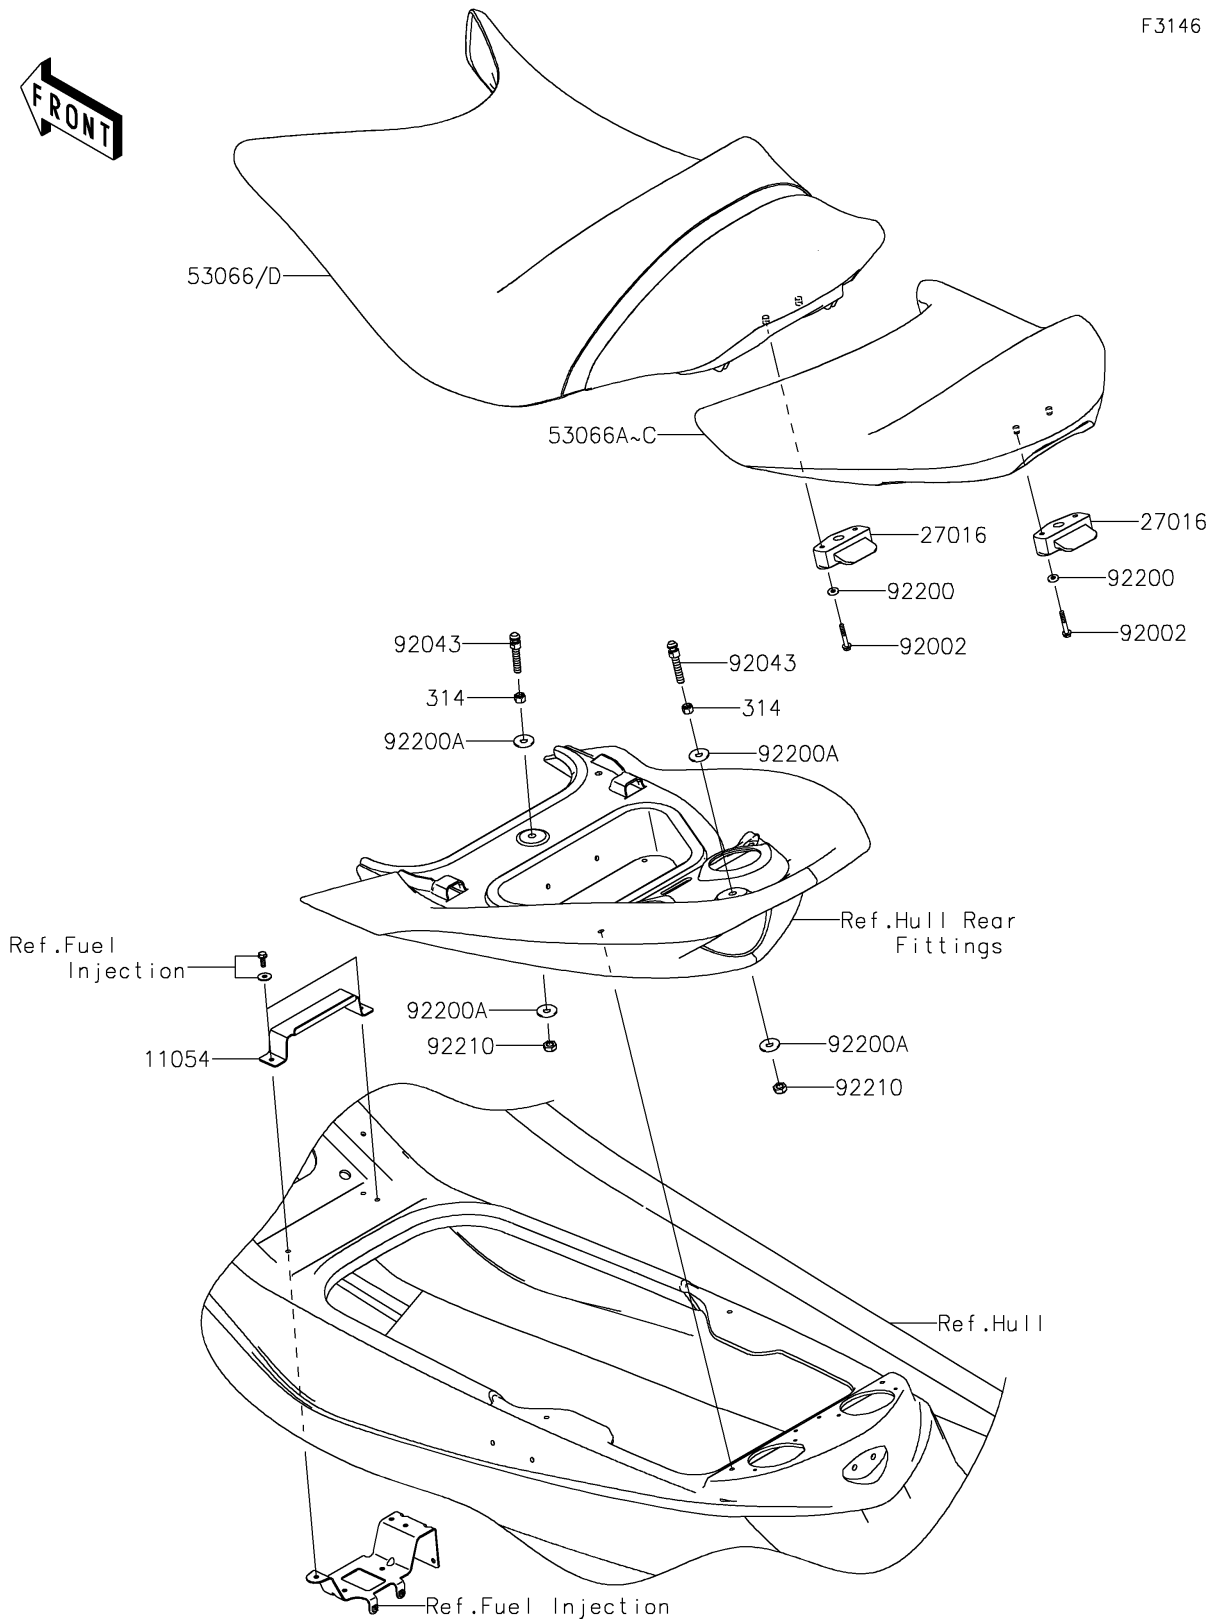

2020 JET SKI® ULTRA® LX

PARTS DIAGRAM

Seat

F3146

2020 JET SKI® ULTRA® LX

PARTS LIST

Seat

ITEM NAME

PART NUMBER

QUANTITY
