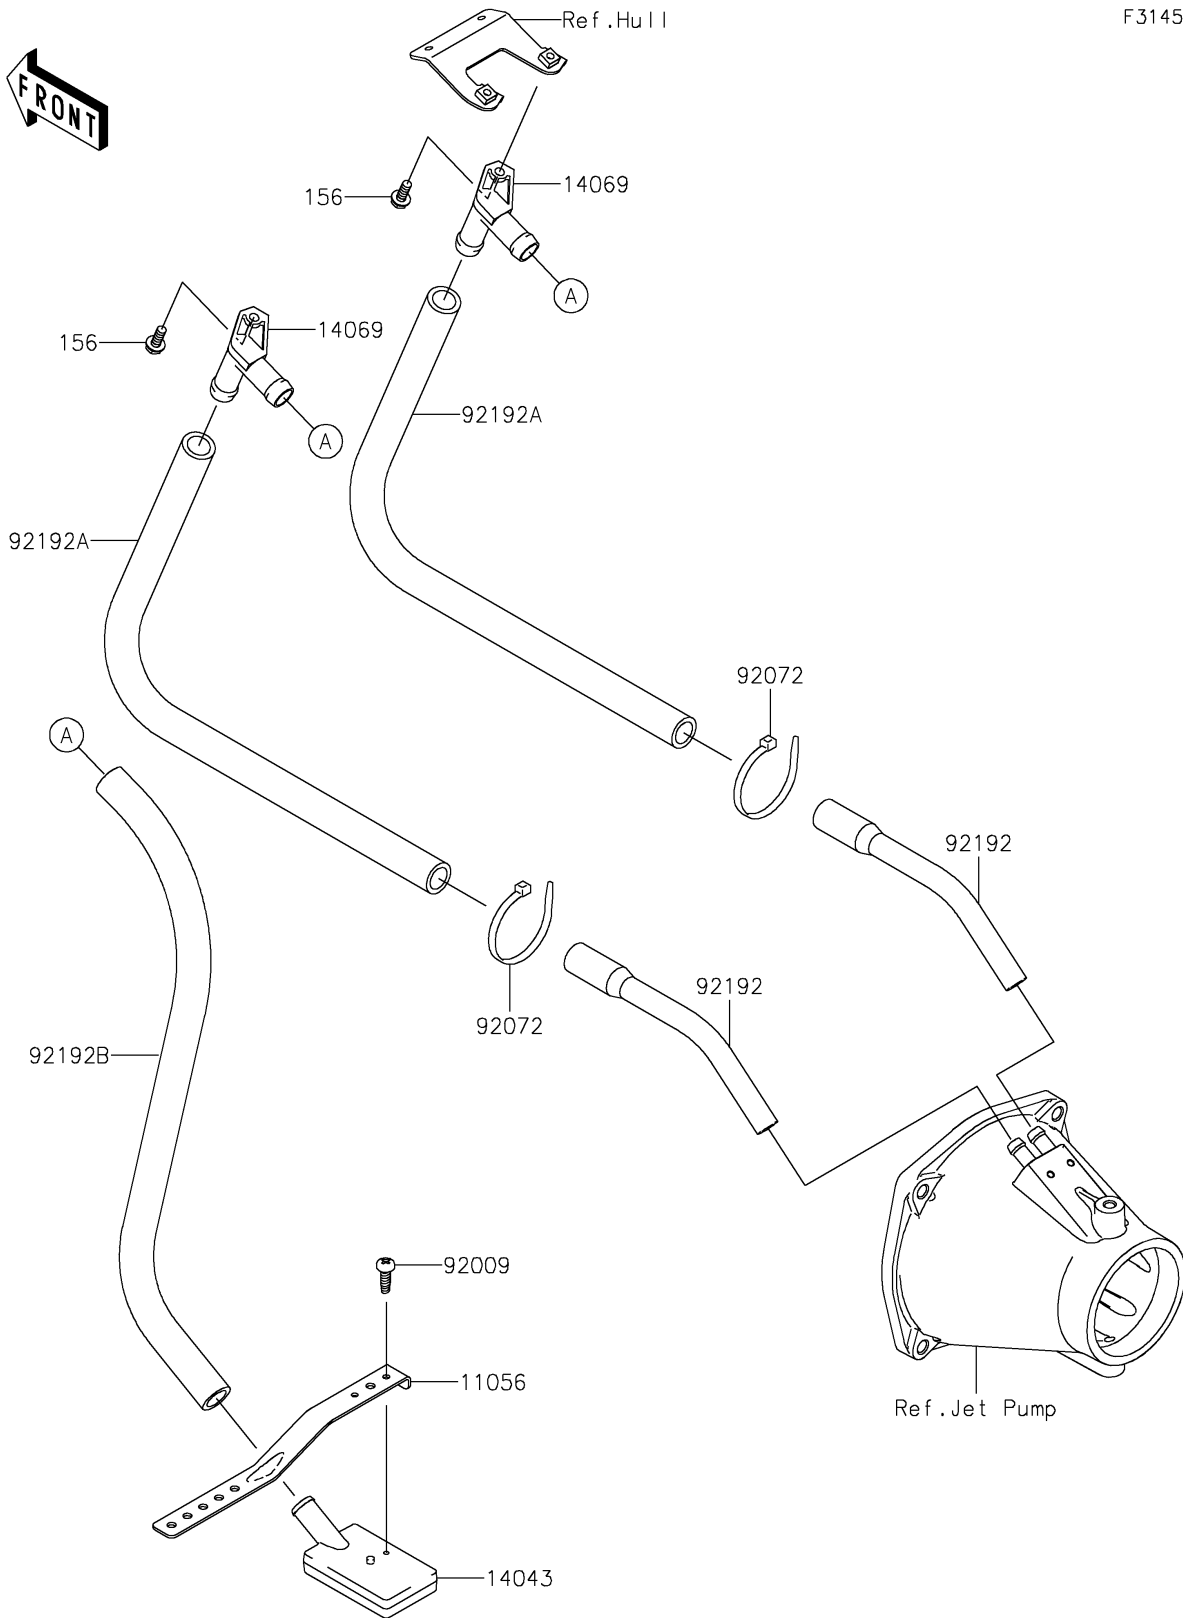

2019 JET SKI® ULTRA® LX

PARTS DIAGRAM

Bilge System

F3145

2019 JET SKI® ULTRA® LX

PARTS LIST

Bilge System

ITEM NAME	PART NUMBER	QUANTITY
BRACKET,LH&RH (Ref # 11056)	11056-3721	2
FILTER (Ref # 14043)	14043-3711	2
BREATHER (Ref # 14069)	14069-3708	2
BOLT-WP,6X16 (Ref # 156)	156R0616	2
SCREW,TAPPING,4X14 (Ref # 92009)	92009-3762	2
BAND,L=188.85 (Ref # 92072)	92072-0105	2
TUBE,HULL-NOZZLE (Ref # 92192)	92192-3753	2
TUBE,BREATHER-HULL (Ref # 92192A)	92192-3754	2
TUBE,FILTER-BREATHER (Ref # 92192B)	92192-3755	2