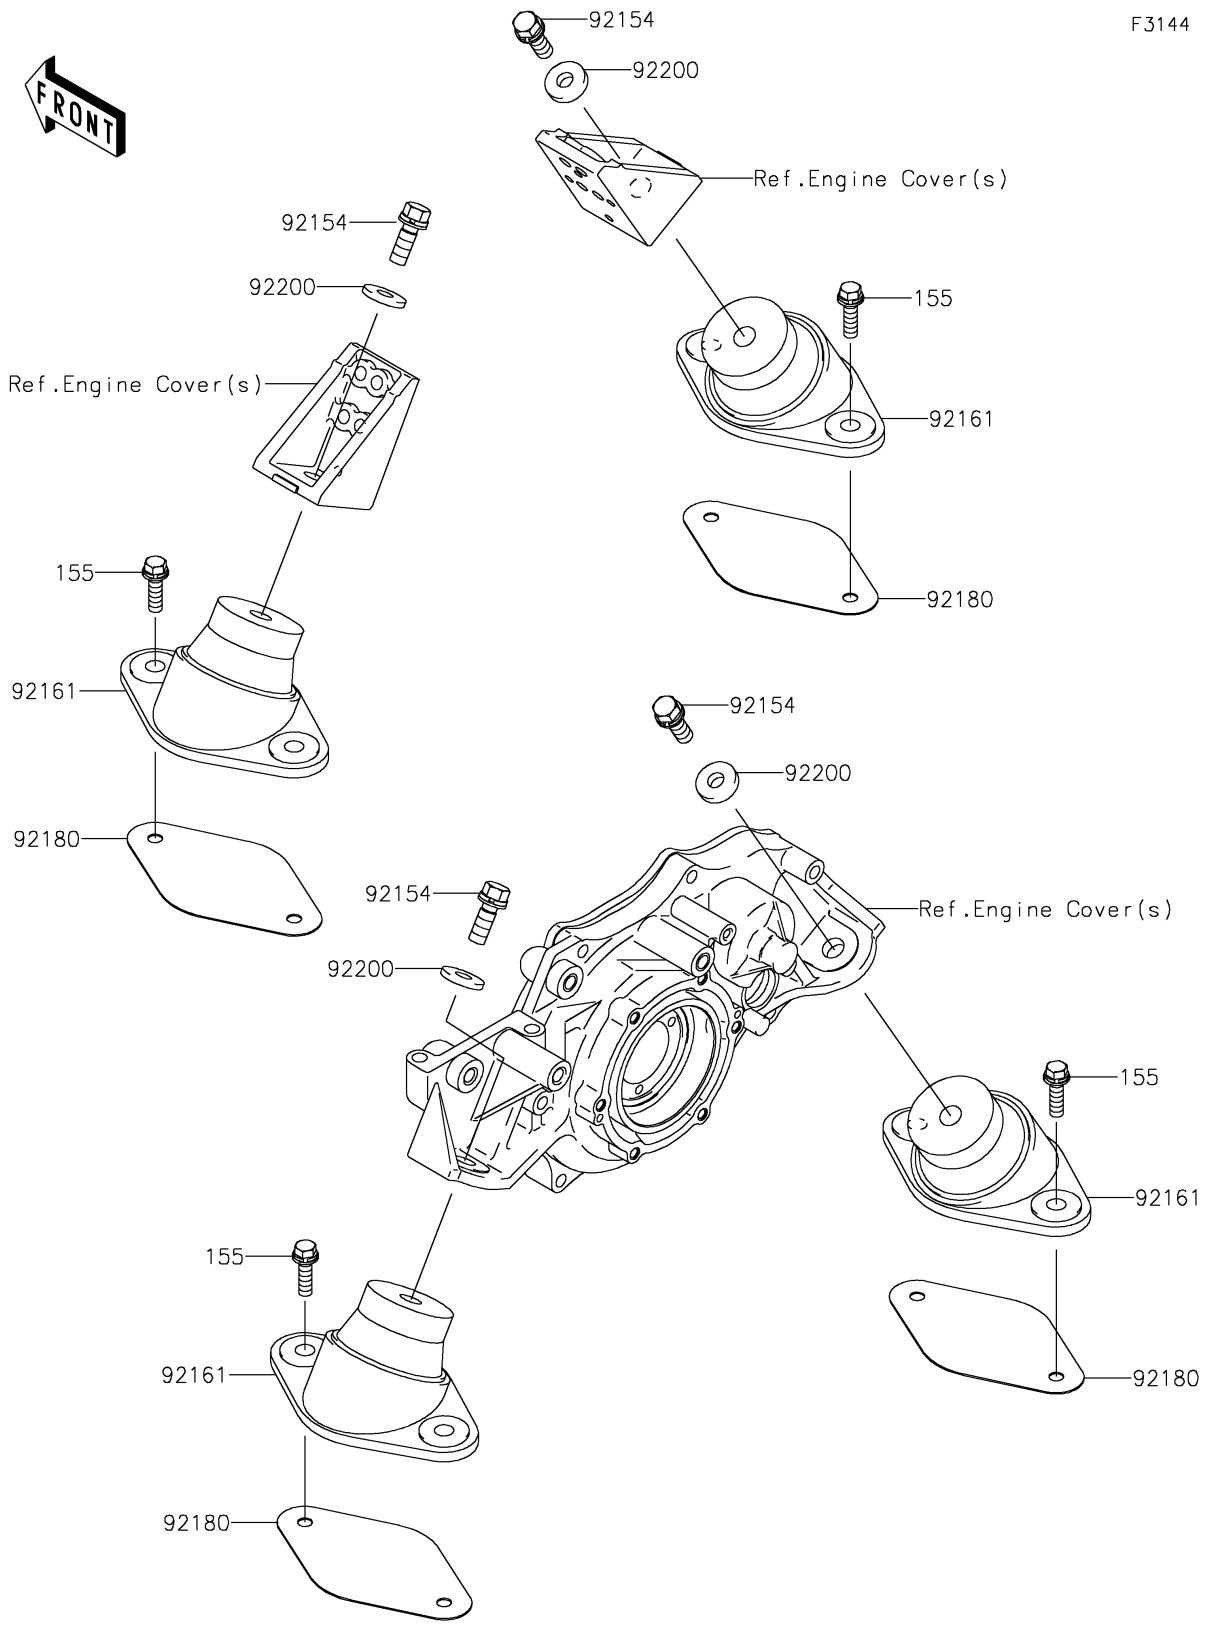

2020 JET SKI® ULTRA® LX

PARTS DIAGRAM

Engine Mount

F3144

2020 JET SKI® ULTRA® LX

PARTS LIST Engine Mount

ITEM NAME	PART NUMBER	QUANTITY
-----------	-------------	----------
