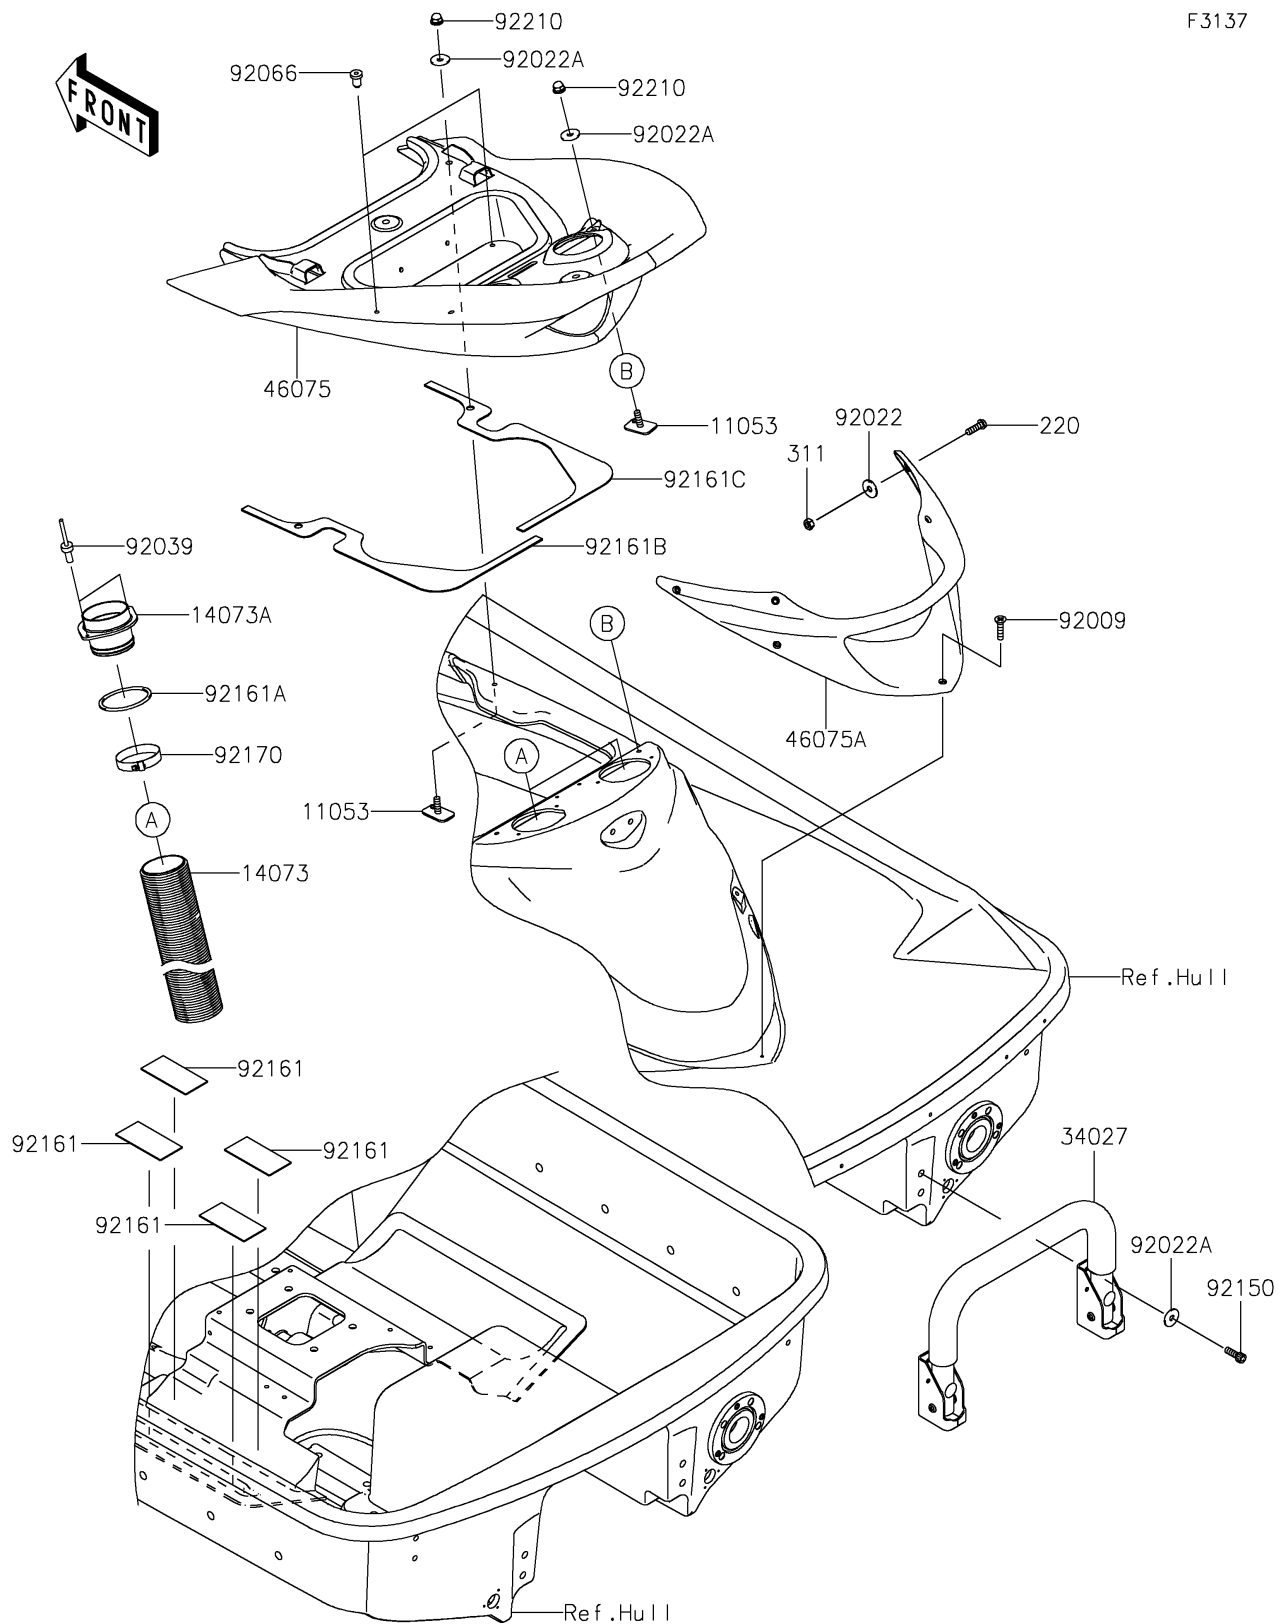

2017 JET SKI® ULTRA® LX

PARTS DIAGRAM

Hull Rear Fittings

F3137

2017 JET SKI® ULTRA® LX

PARTS LIST

Hull Rear Fittings

ITEM NAME

PART NUMBER

QUANTITY
