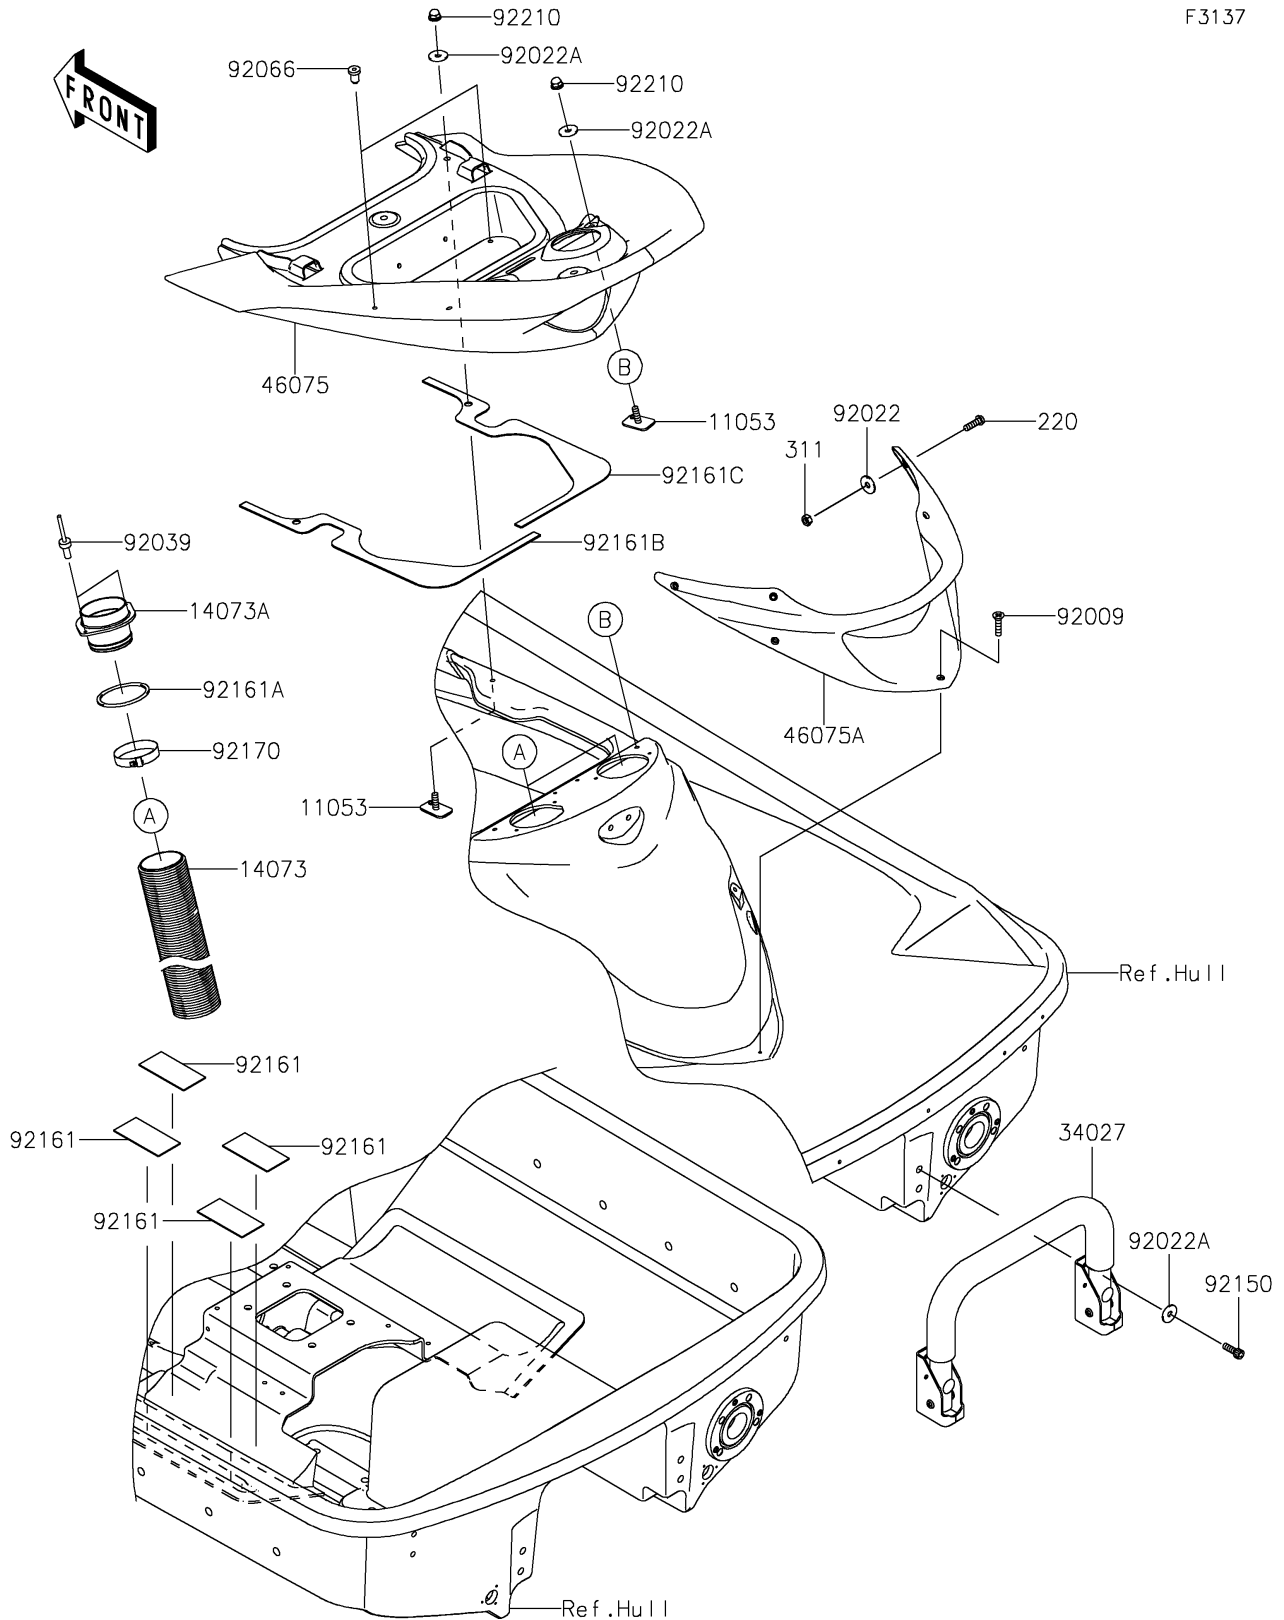

2020 JET SKI® ULTRA® LX

PARTS DIAGRAM

Hull Rear Fittings

F3137

2020 JET SKI® ULTRA® LX

PARTS LIST

Hull Rear Fittings

ITEM NAME

PART NUMBER

QUANTITY
