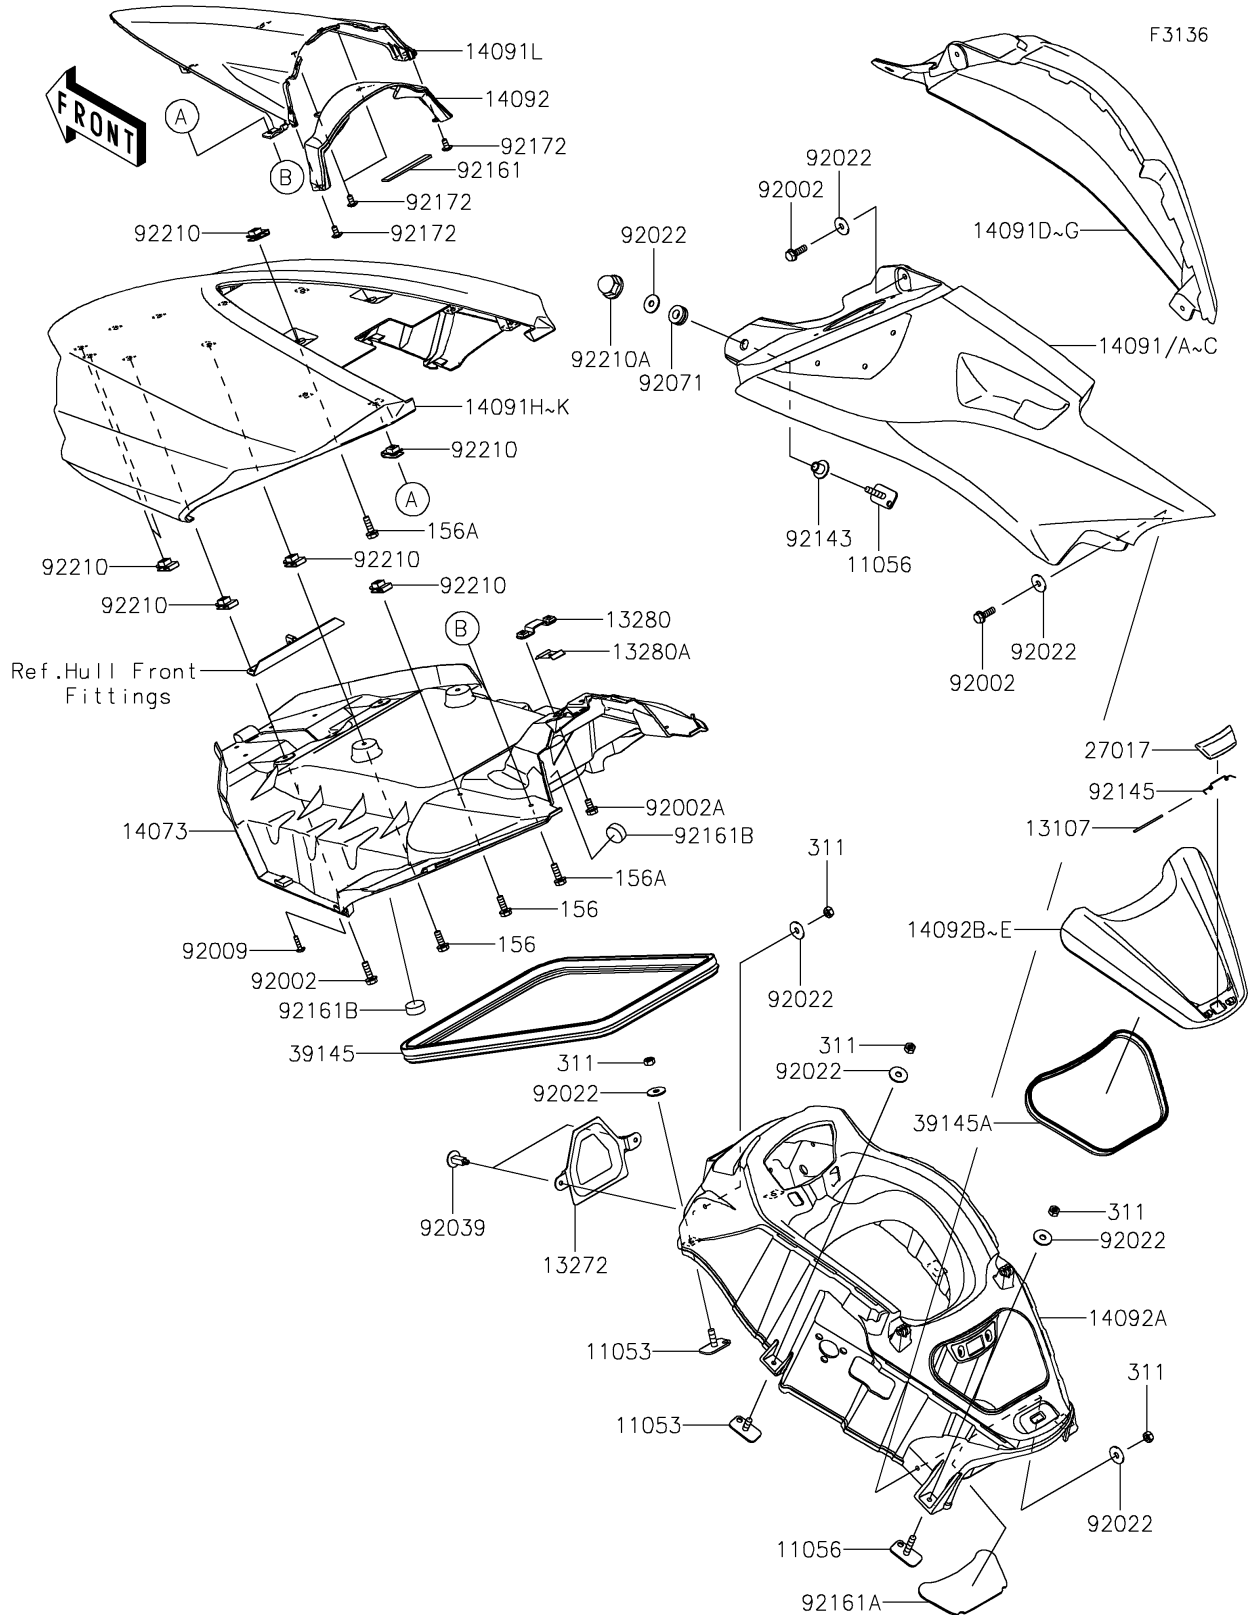

2020 JET SKI® ULTRA® LX

PARTS DIAGRAM

Hull Middle Fittings

2020 JET SKI® ULTRA® LX

PARTS LIST

Hull Middle Fittings

ITEM NAME

PART NUMBER

QUANTITY
