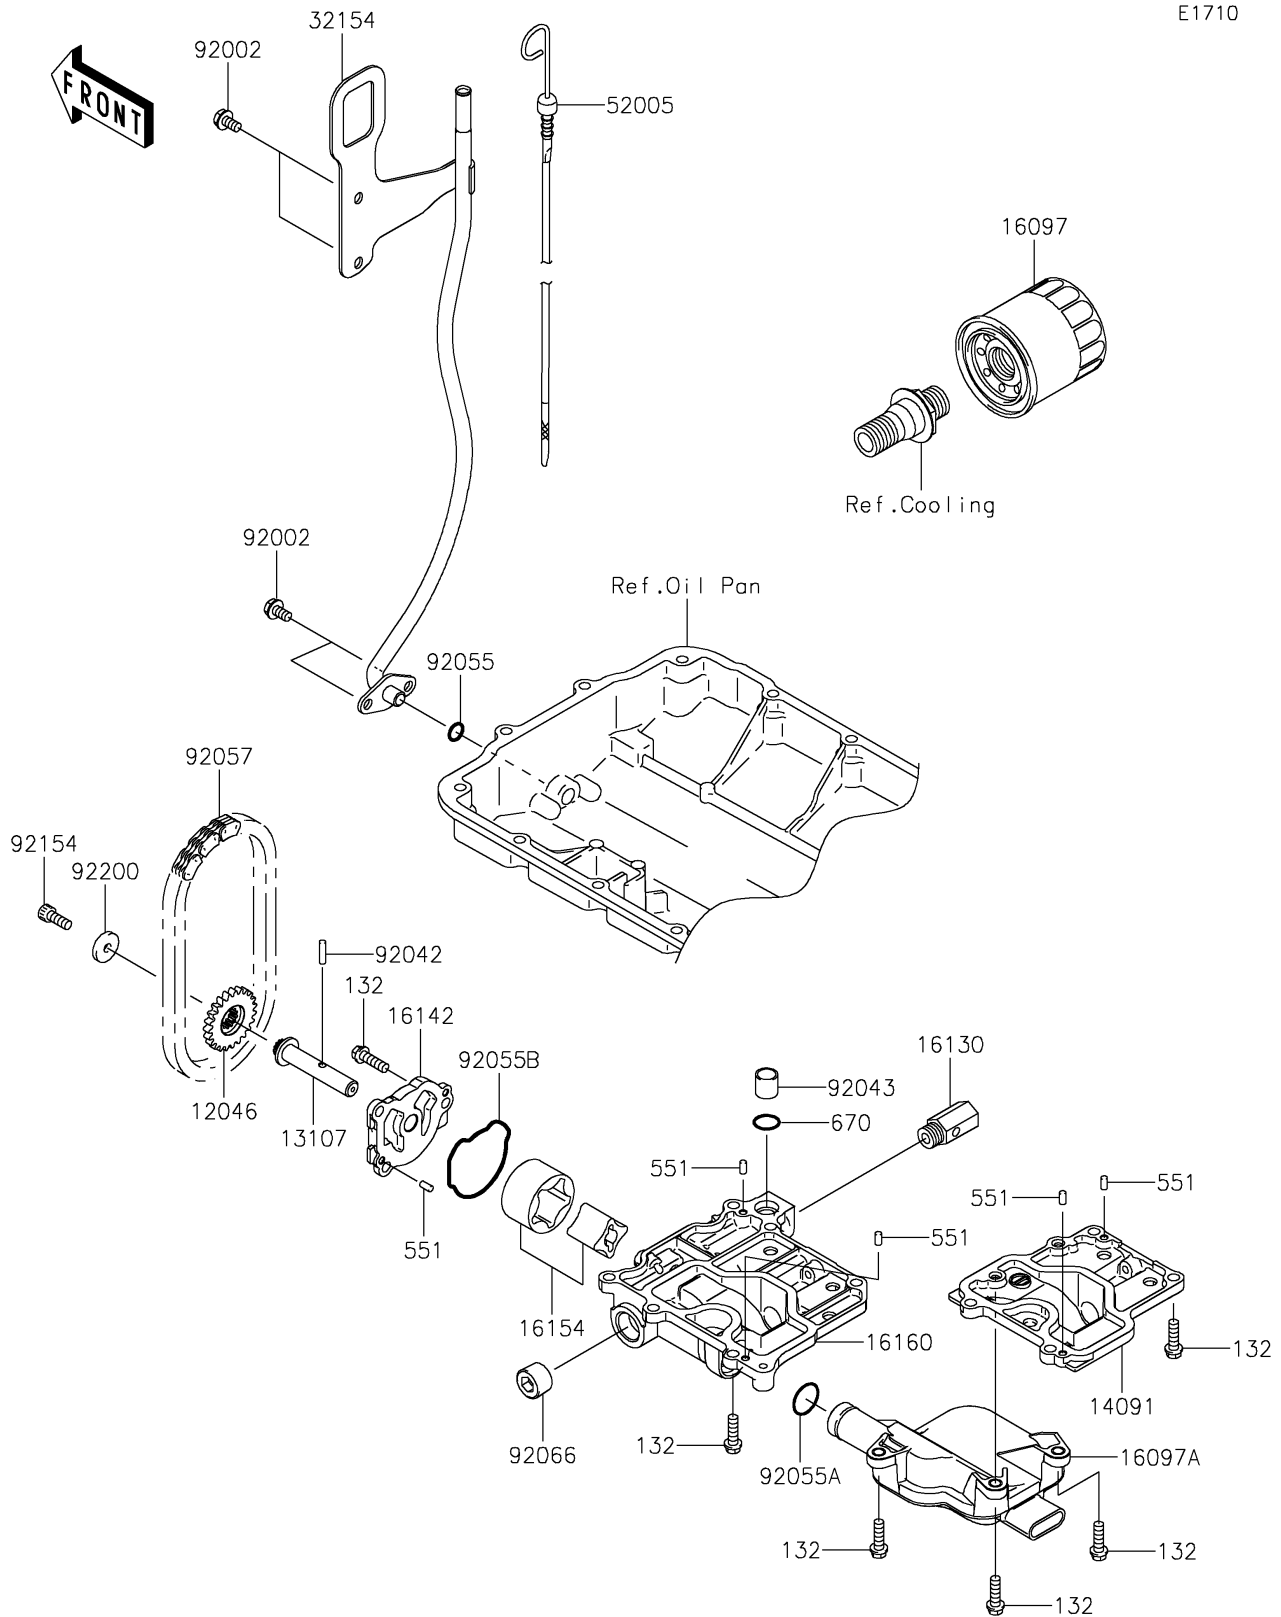

2017 JET SKI® ULTRA® LX

PARTS DIAGRAM

Oil Pump

E1710

2017 JET SKI® ULTRA® LX

PARTS LIST

Oil Pump

ITEM NAME

PART NUMBER

QUANTITY
