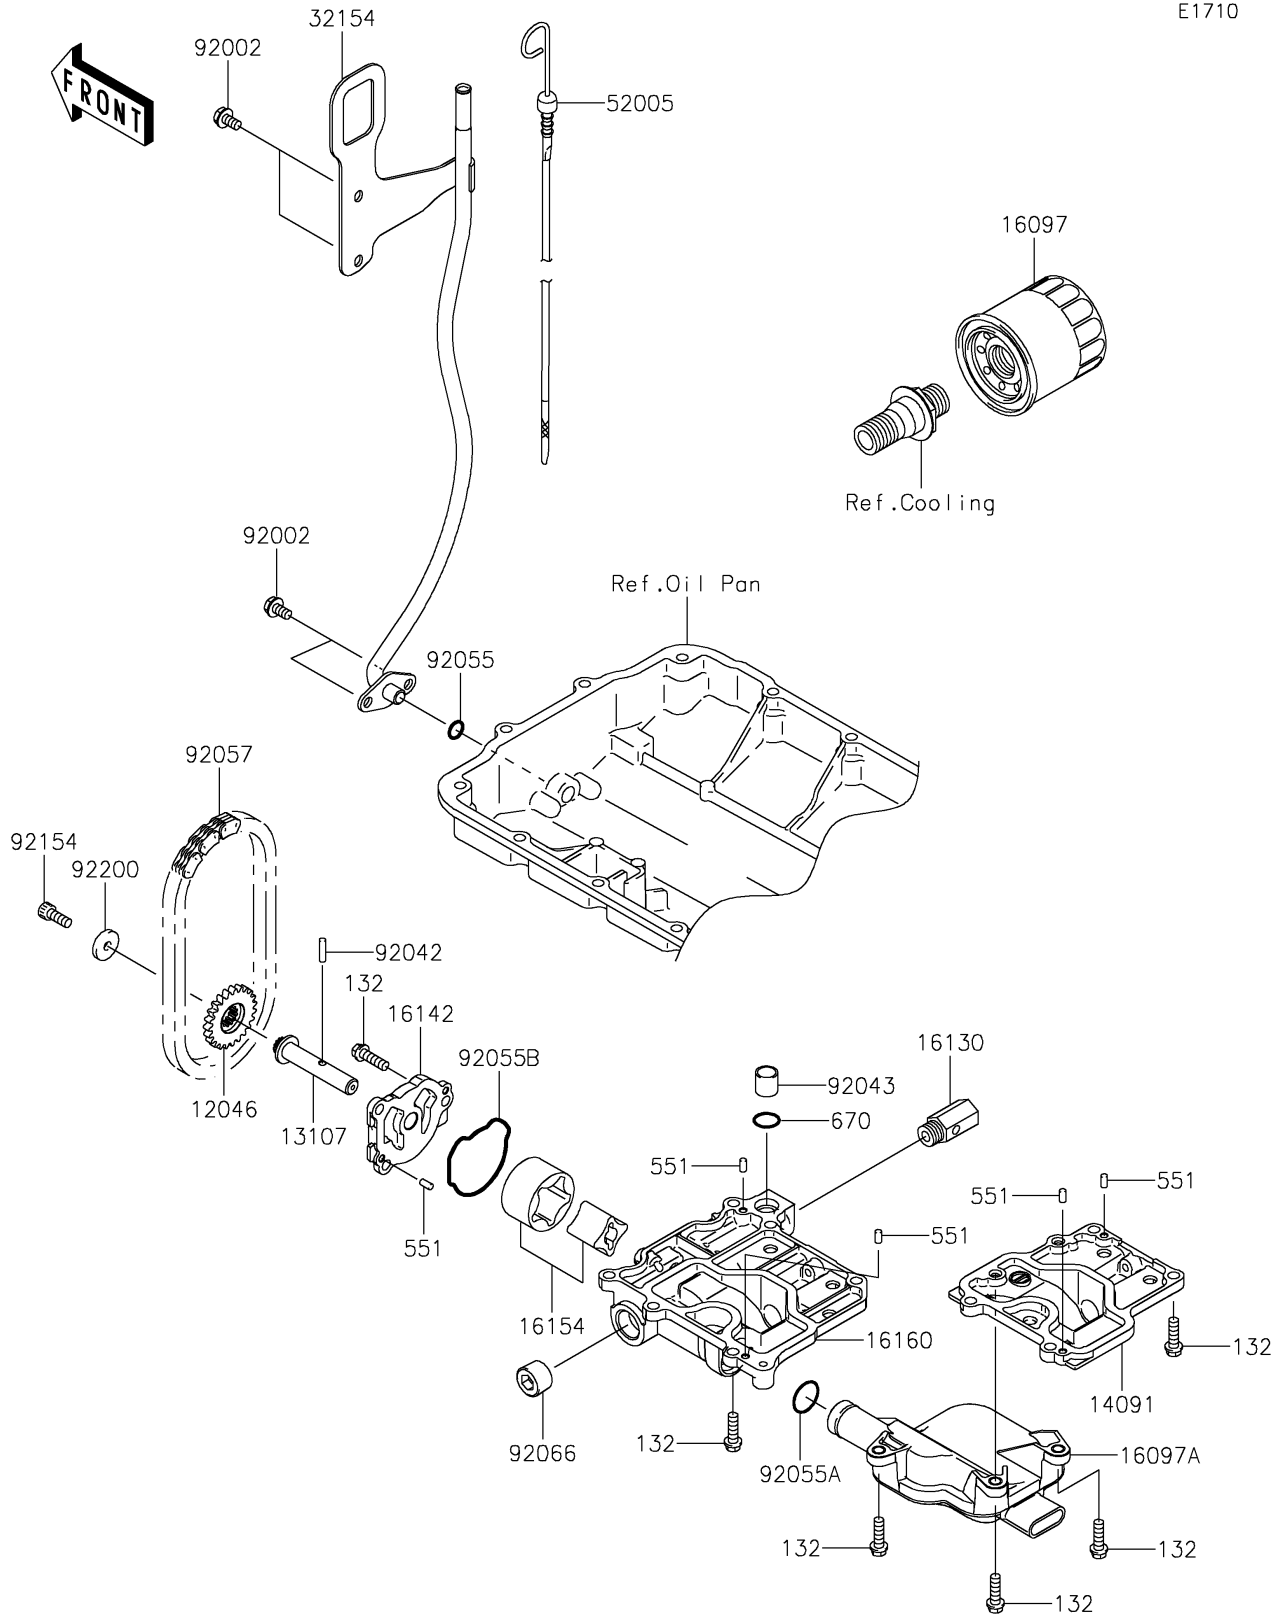

2020 JET SKI® ULTRA® LX

PARTS DIAGRAM

Oil Pump

E1710

2020 JET SKI® ULTRA® LX

PARTS LIST

Oil Pump

ITEM NAME

PART NUMBER

QUANTITY
