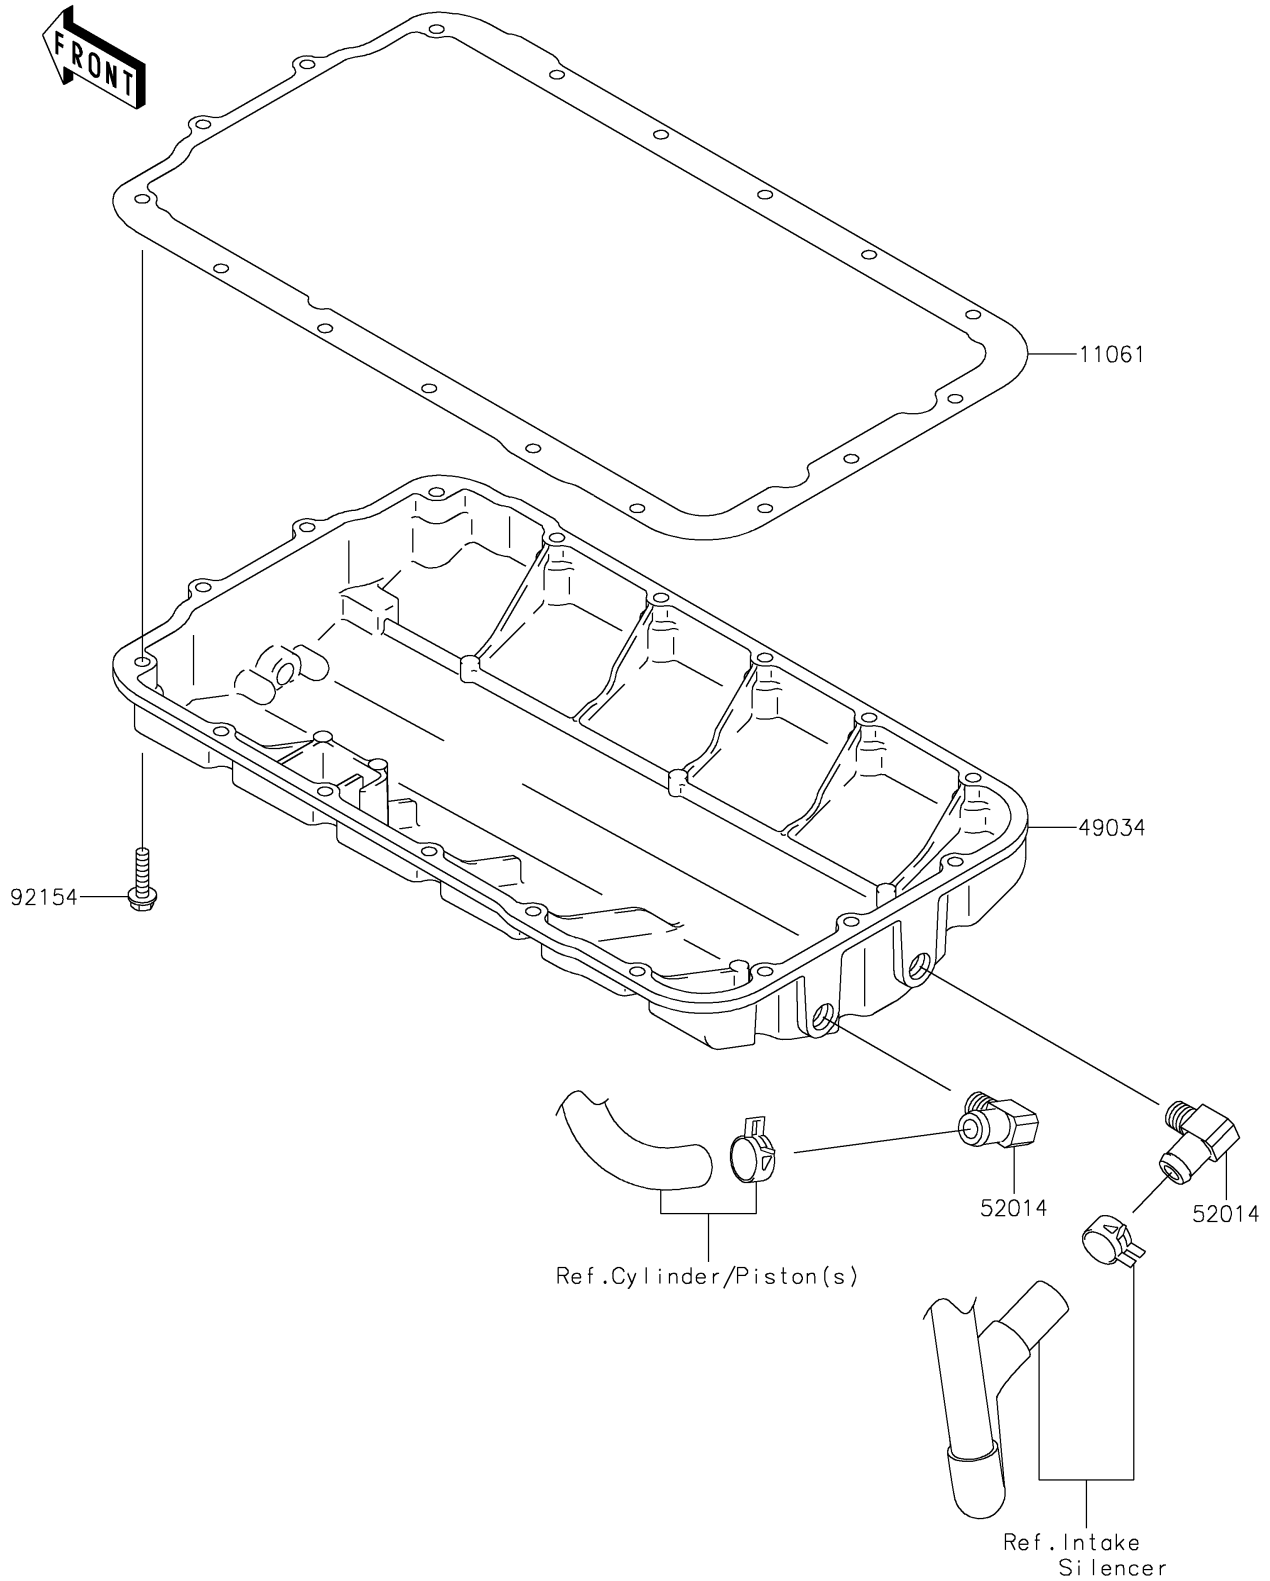

2020 JET SKI® ULTRA® LX

PARTS DIAGRAM

Oil Pan

E1434

2020 JET SKI® ULTRA® LX

PARTS LIST

Oil Pan

ITEM NAME

PART NUMBER

QUANTITY
