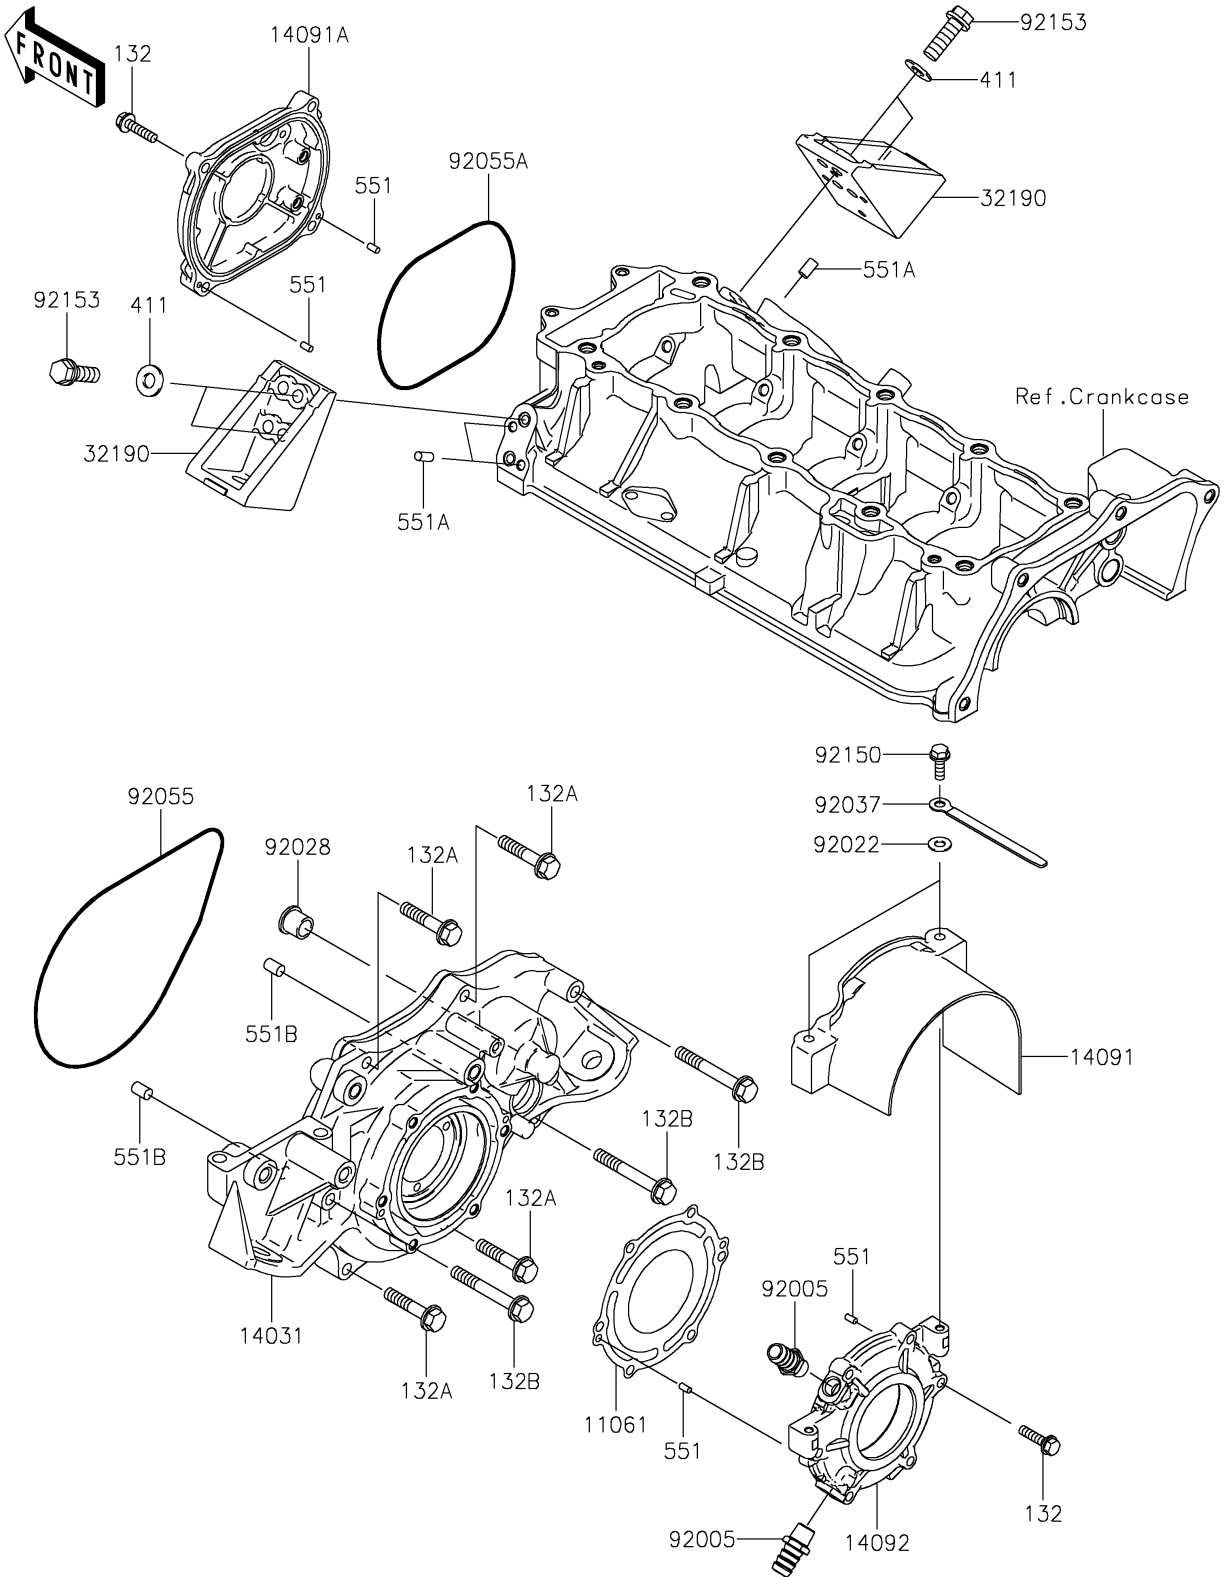

2020 JET SKI® ULTRA® LX

PARTS DIAGRAM

Engine Cover(s)

E1431

2020 JET SKI® ULTRA® LX

PARTS LIST

Engine Cover(s)

ITEM NAME

PART NUMBER

QUANTITY
