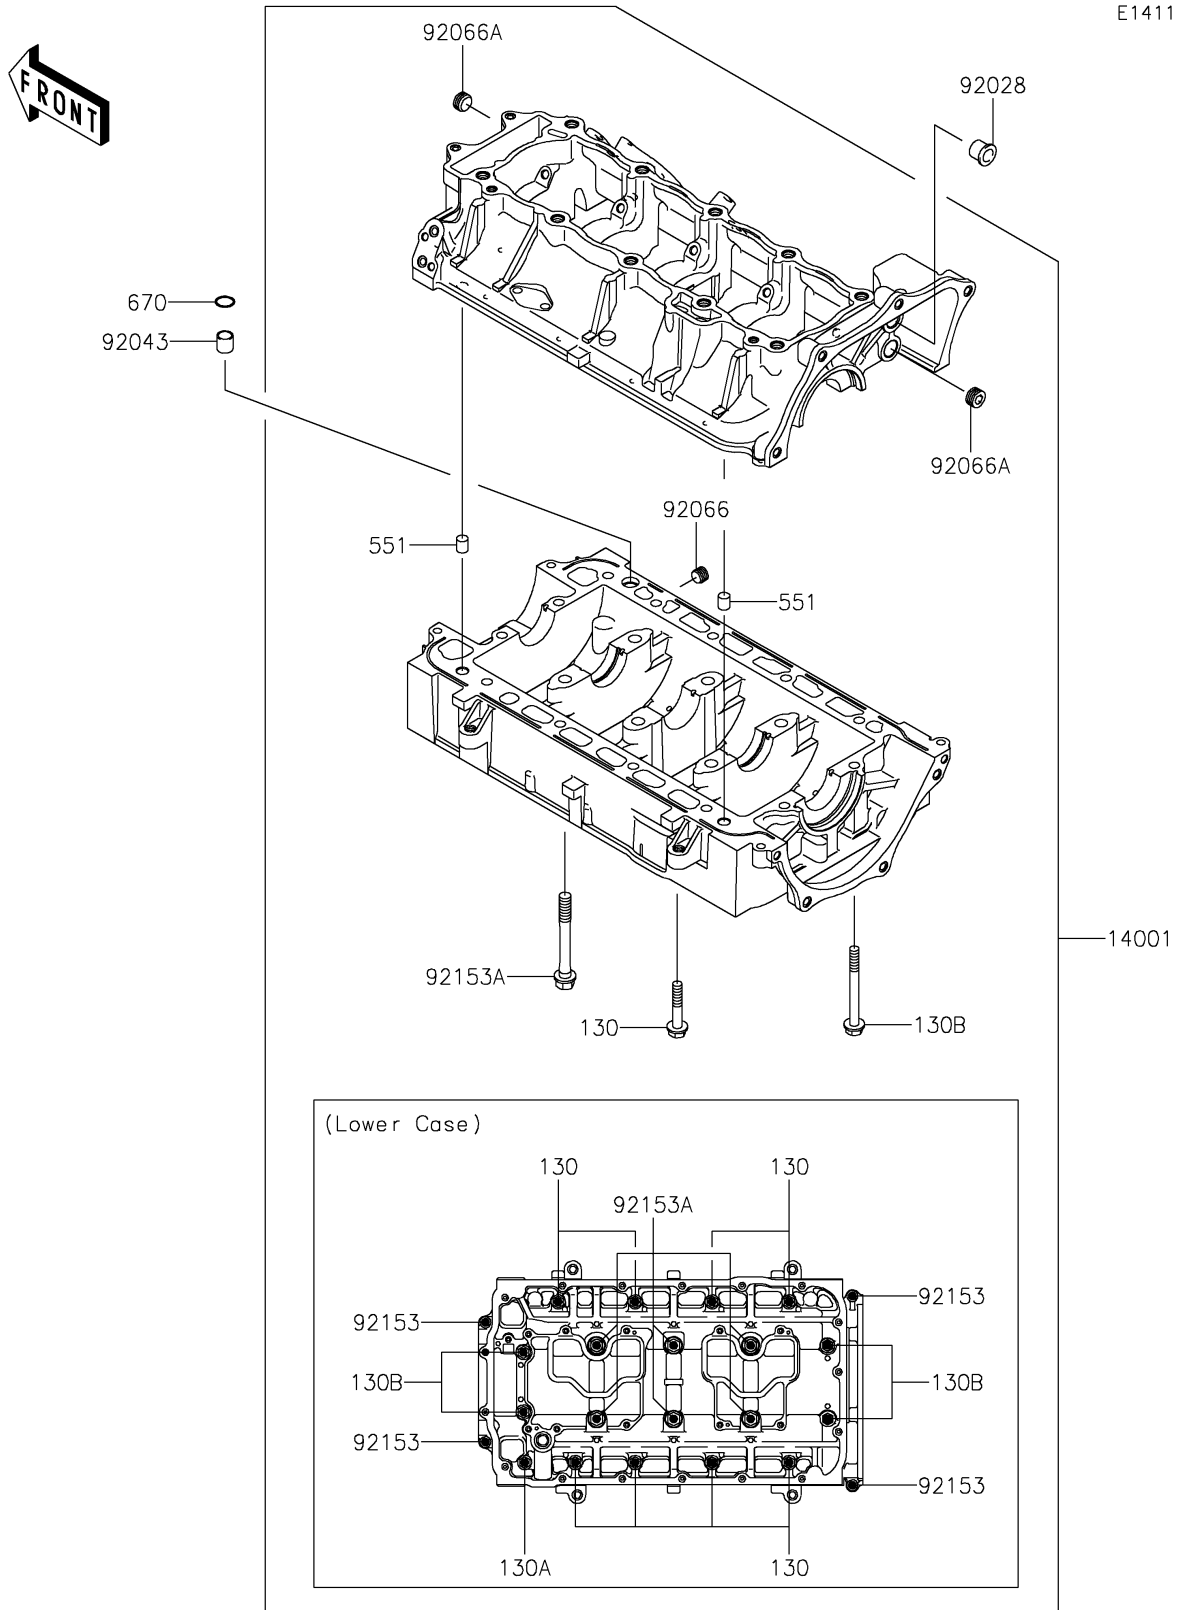

2020 JET SKI® ULTRA® LX

PARTS DIAGRAM

Crankcase

E1411

2020 JET SKI® ULTRA® LX

PARTS LIST

Crankcase

ITEM NAME

PART NUMBER

QUANTITY
