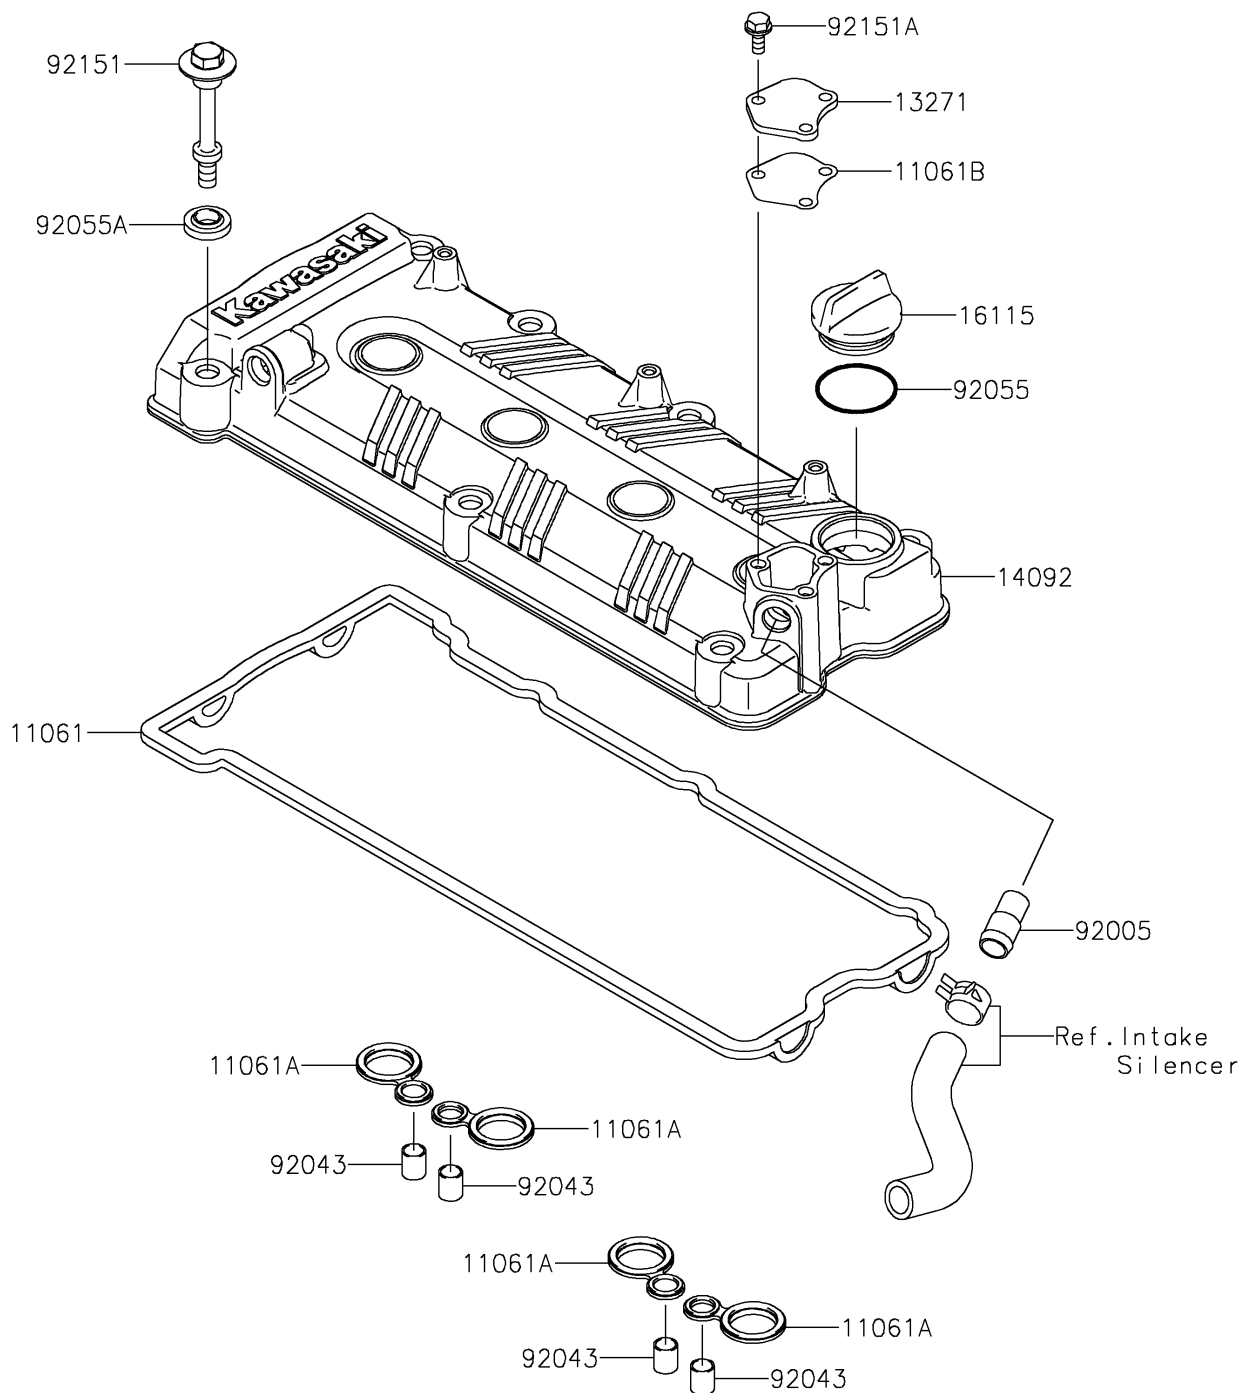

## PARTS DIAGRAM Cylinder Head Cover

E1112

## PARTS LIST

### Cylinder Head Cover

ITEM NAME	PART NUMBER	QUANTITY
GASKET,HEAD COVER (Ref # 11061)	11061-0090	1
GASKET,SPARK PLUG HOLE (Ref # 11061A)	11061-0105	4
GASKET,PLATE (Ref # 11061B)	11061-0814	1
PLATE (Ref # 13271)	13271-3898	1
COVER,HEAD (Ref # 14092)	14092-0836	1
CAP-OIL FILLER (Ref # 16115)	16115-1064	1
FITTING (Ref # 92005)	92005-3741	1
PIN,10.1X12X14 (Ref # 92043)	92043-4009	4
RING-O,38X1.9 (Ref # 92055)	92055-1295	1
RING-O,HEAD COVER BOLT (Ref # 92055A)	92055-1352	7
BOLT,HEAD COVER (Ref # 92151)	92151-1221	7
BOLT,6X14 (Ref # 92151A)	92151-3788	3