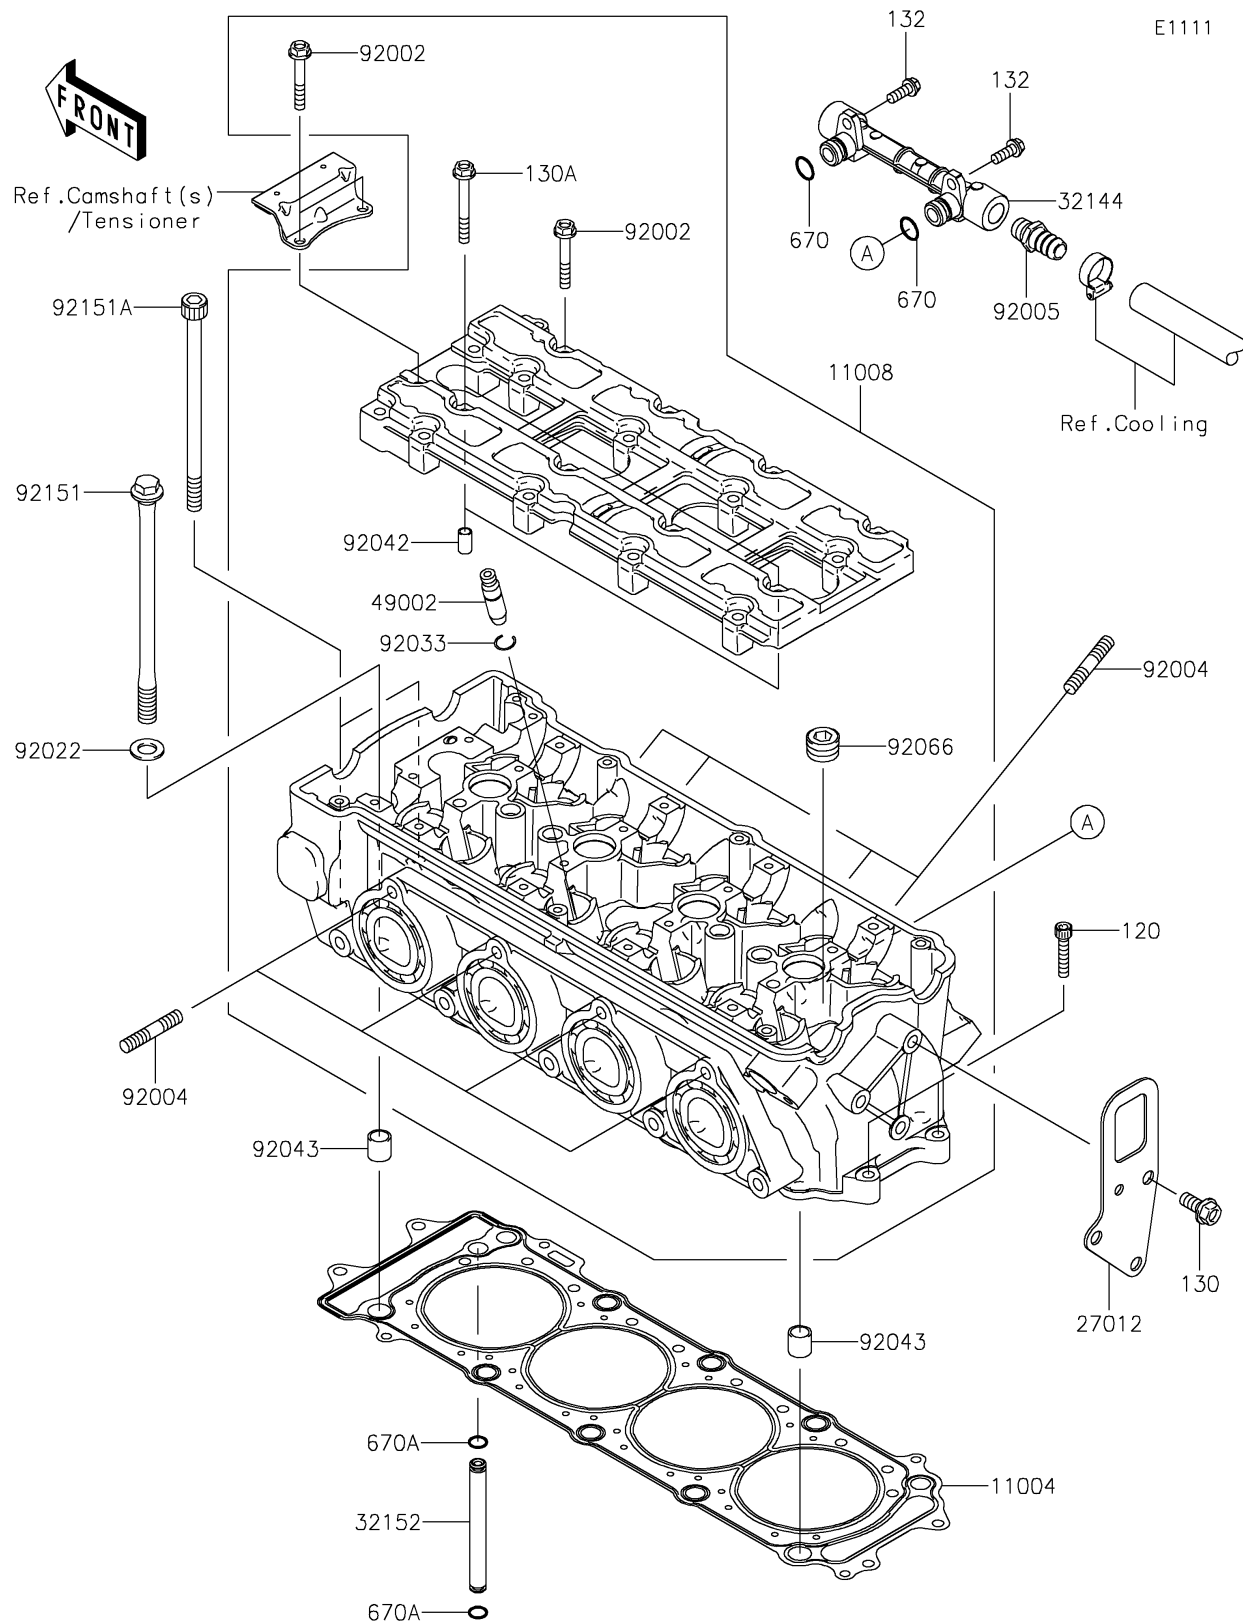

2020 JET SKI® ULTRA® LX

PARTS DIAGRAM

Cylinder Head

2020 JET SKI® ULTRA® LX

PARTS LIST

Cylinder Head

ITEM NAME

PART NUMBER

QUANTITY
