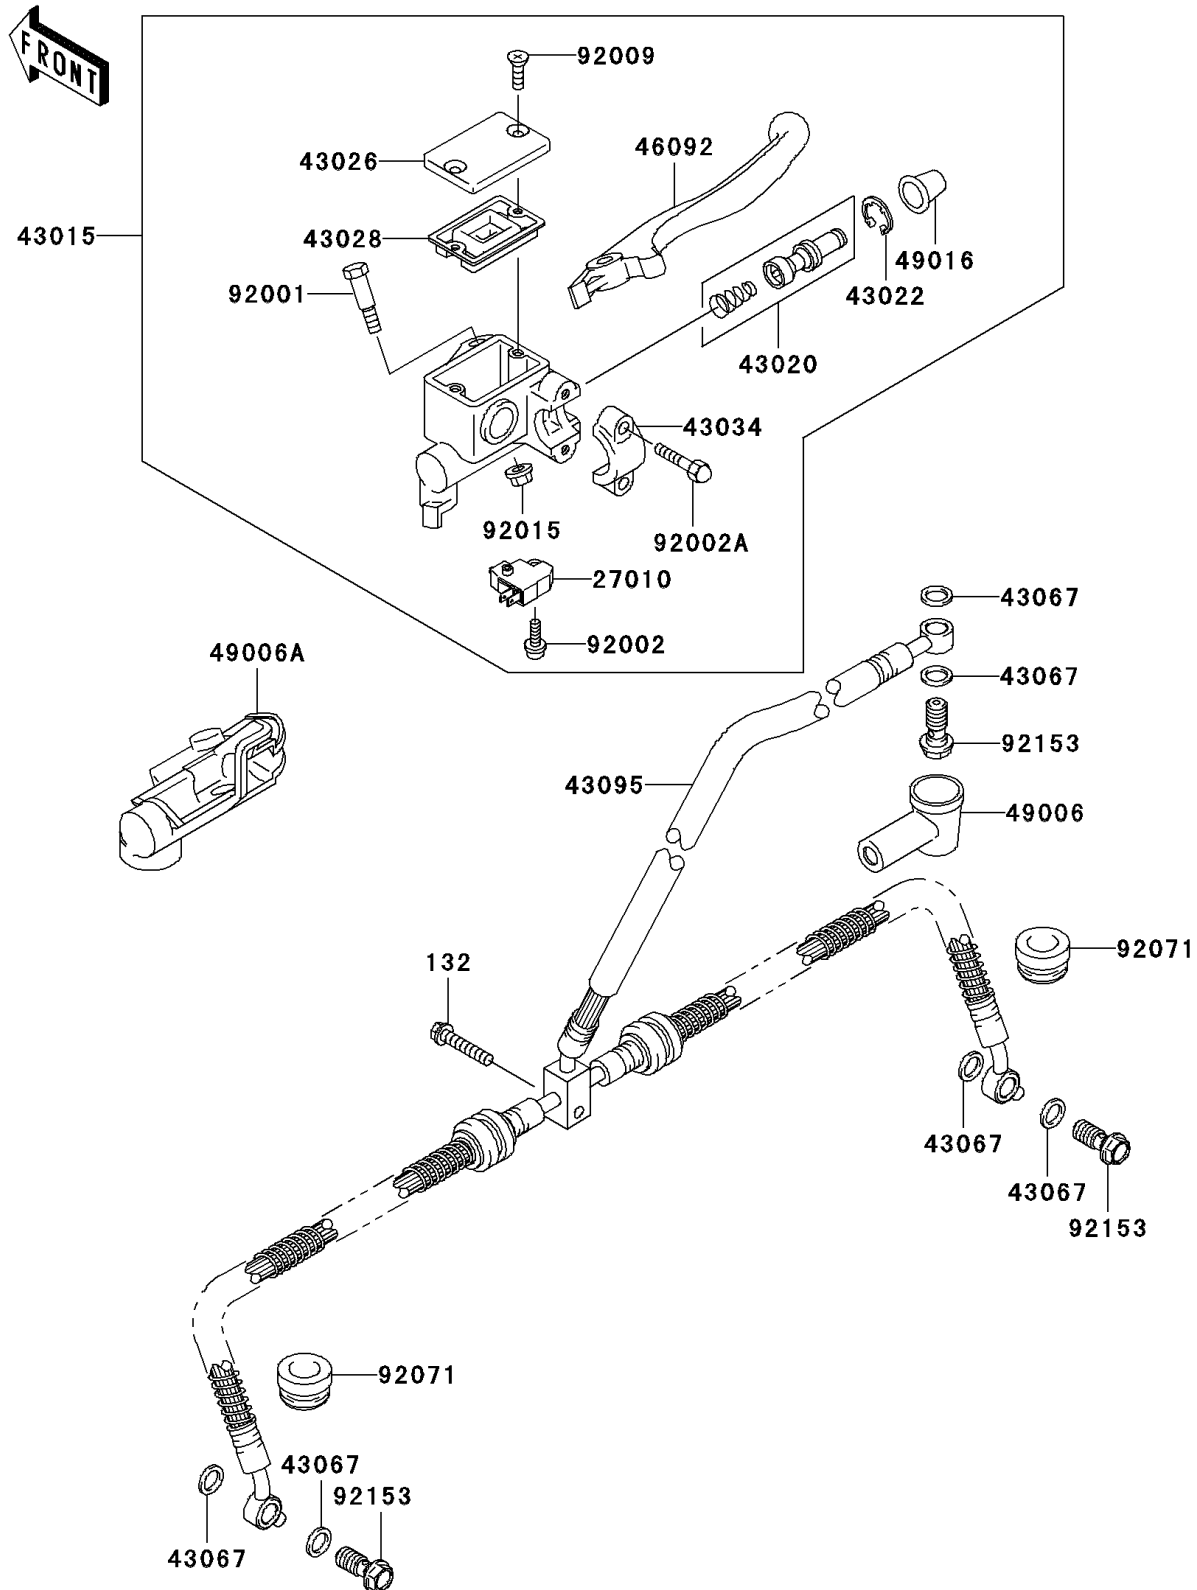

## PARTS DIAGRAM Front Master Cylinder

F2291

## PARTS LIST

### Front Master Cylinder

ITEM NAME	PART NUMBER	QUANTITY
-----------	-------------	----------

---