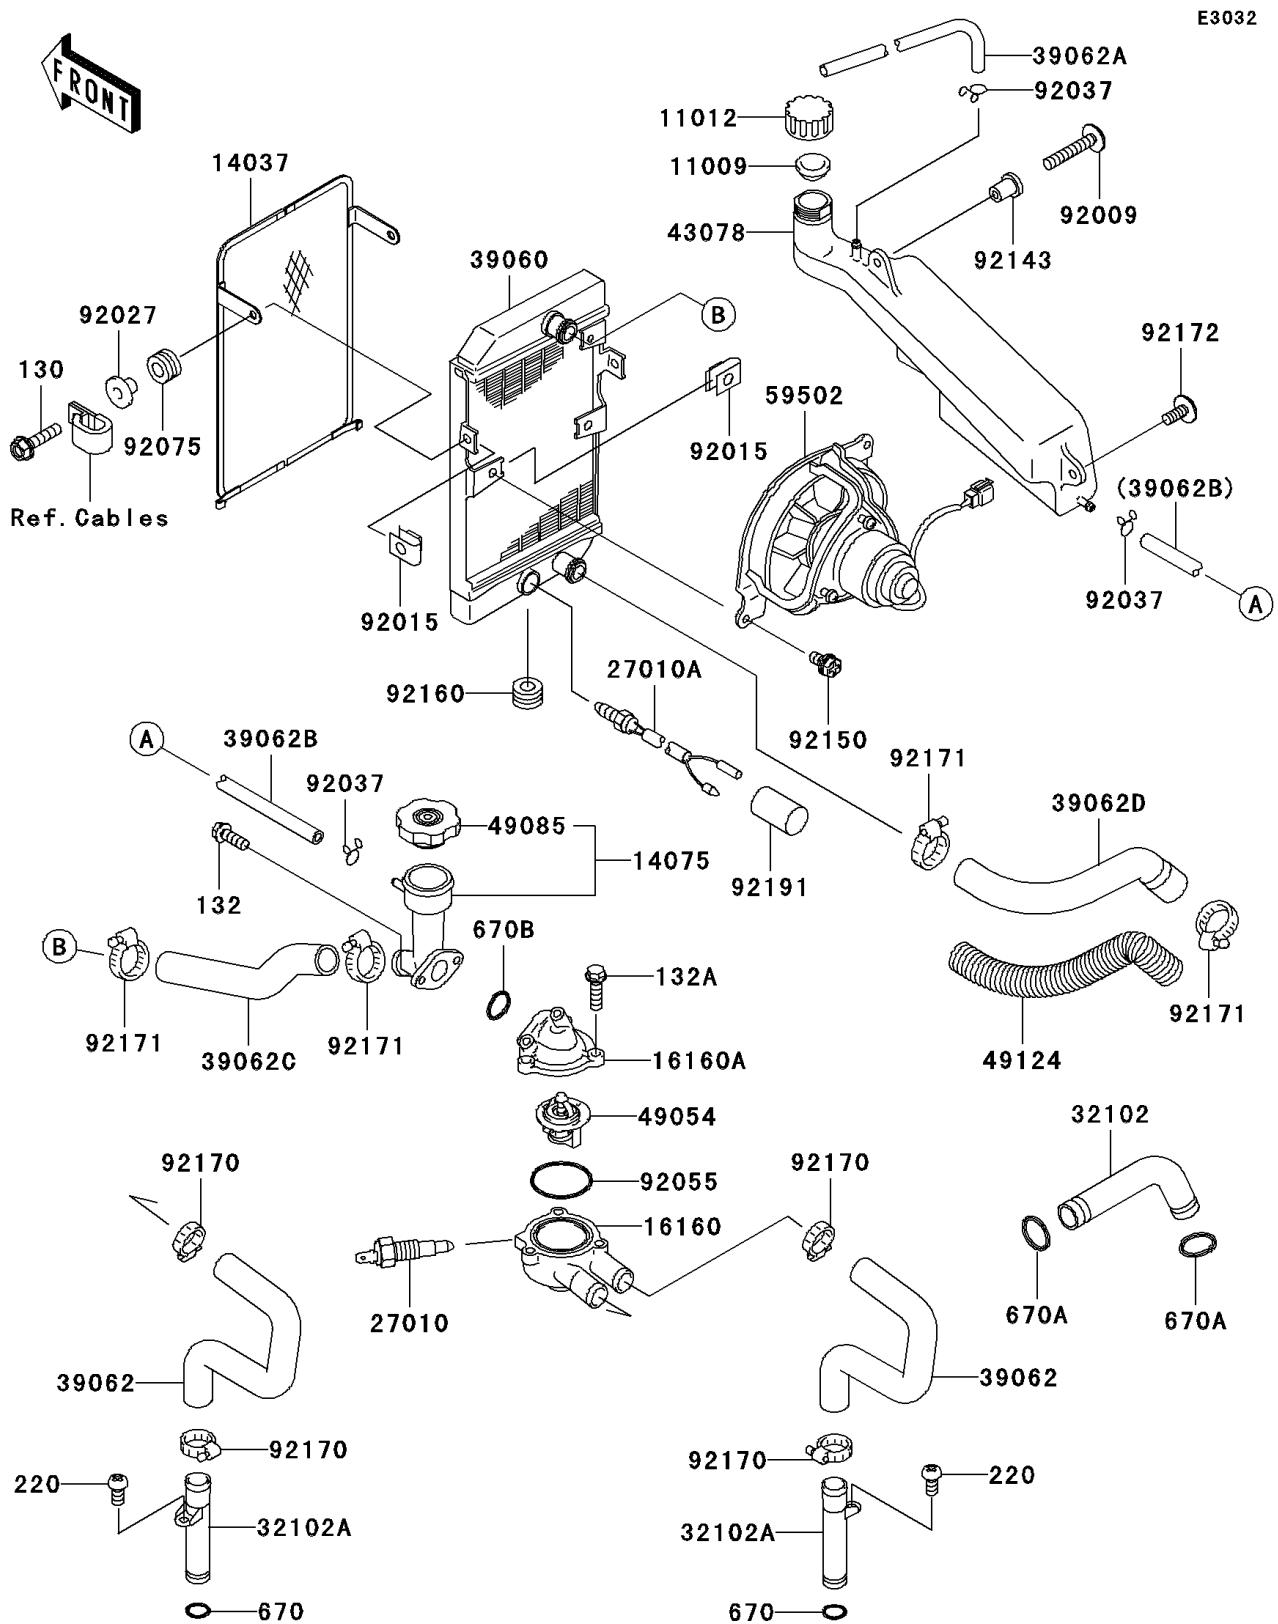

2009 Vulcan® 500 LTD

PARTS DIAGRAM

Radiator

2009 Vulcan® 500 LTD

PARTS LIST

Radiator

ITEM NAME

PART NUMBER

QUANTITY
