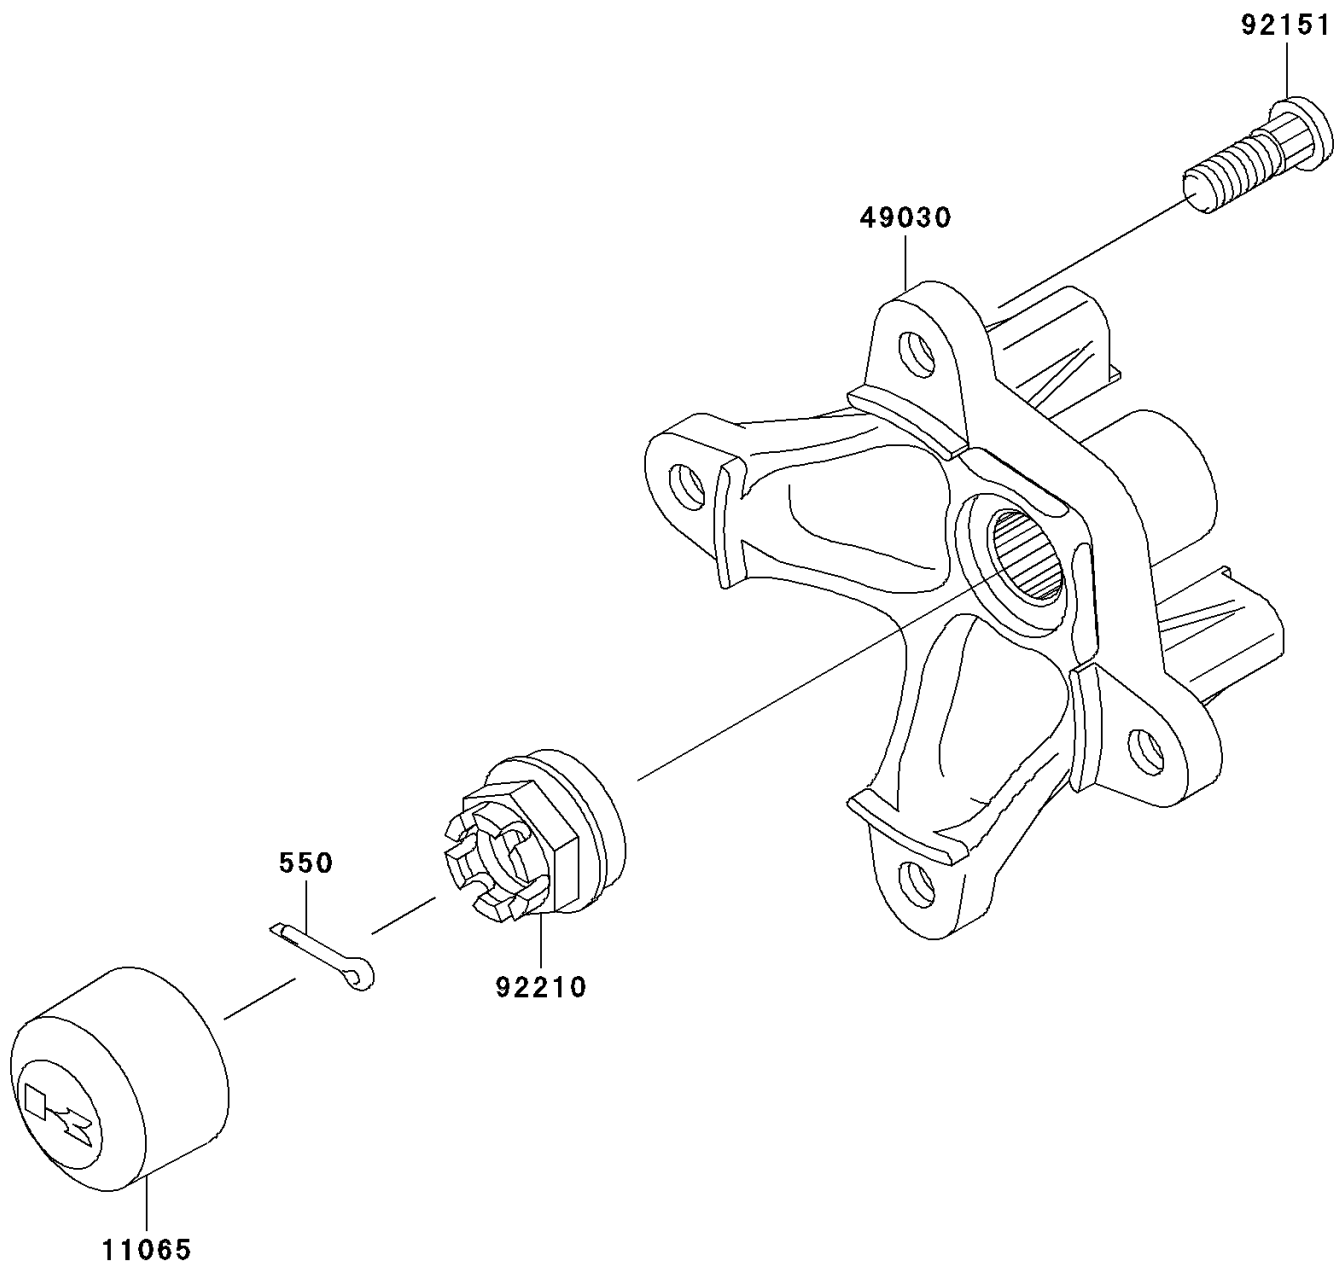

2004 Prairie 700 4x4 Hardwoods Green HD

Kawasaki
Let the Good Times Roll®

PARTS DIAGRAM

Front Hub

F2230

2004 Prairie 700 4x4 Hardwoods Green HD

Kawasaki
Let the Good Times Roll®

PARTS LIST

Front Hub

ITEM NAME	PART NUMBER	QUANTITY
PIN-COTTER,4.0X25 (Ref # 550)	550D4025	2
CAP,WHEEL (Ref # 11065)	11065-1153	2
HUB,FR (Ref # 49030)	49030-1135	2
BOLT,10X29.5 (Ref # 92151)	92151-1392	8
NUT,CASTLE,18MM (Ref # 92210)	92210-1349	2