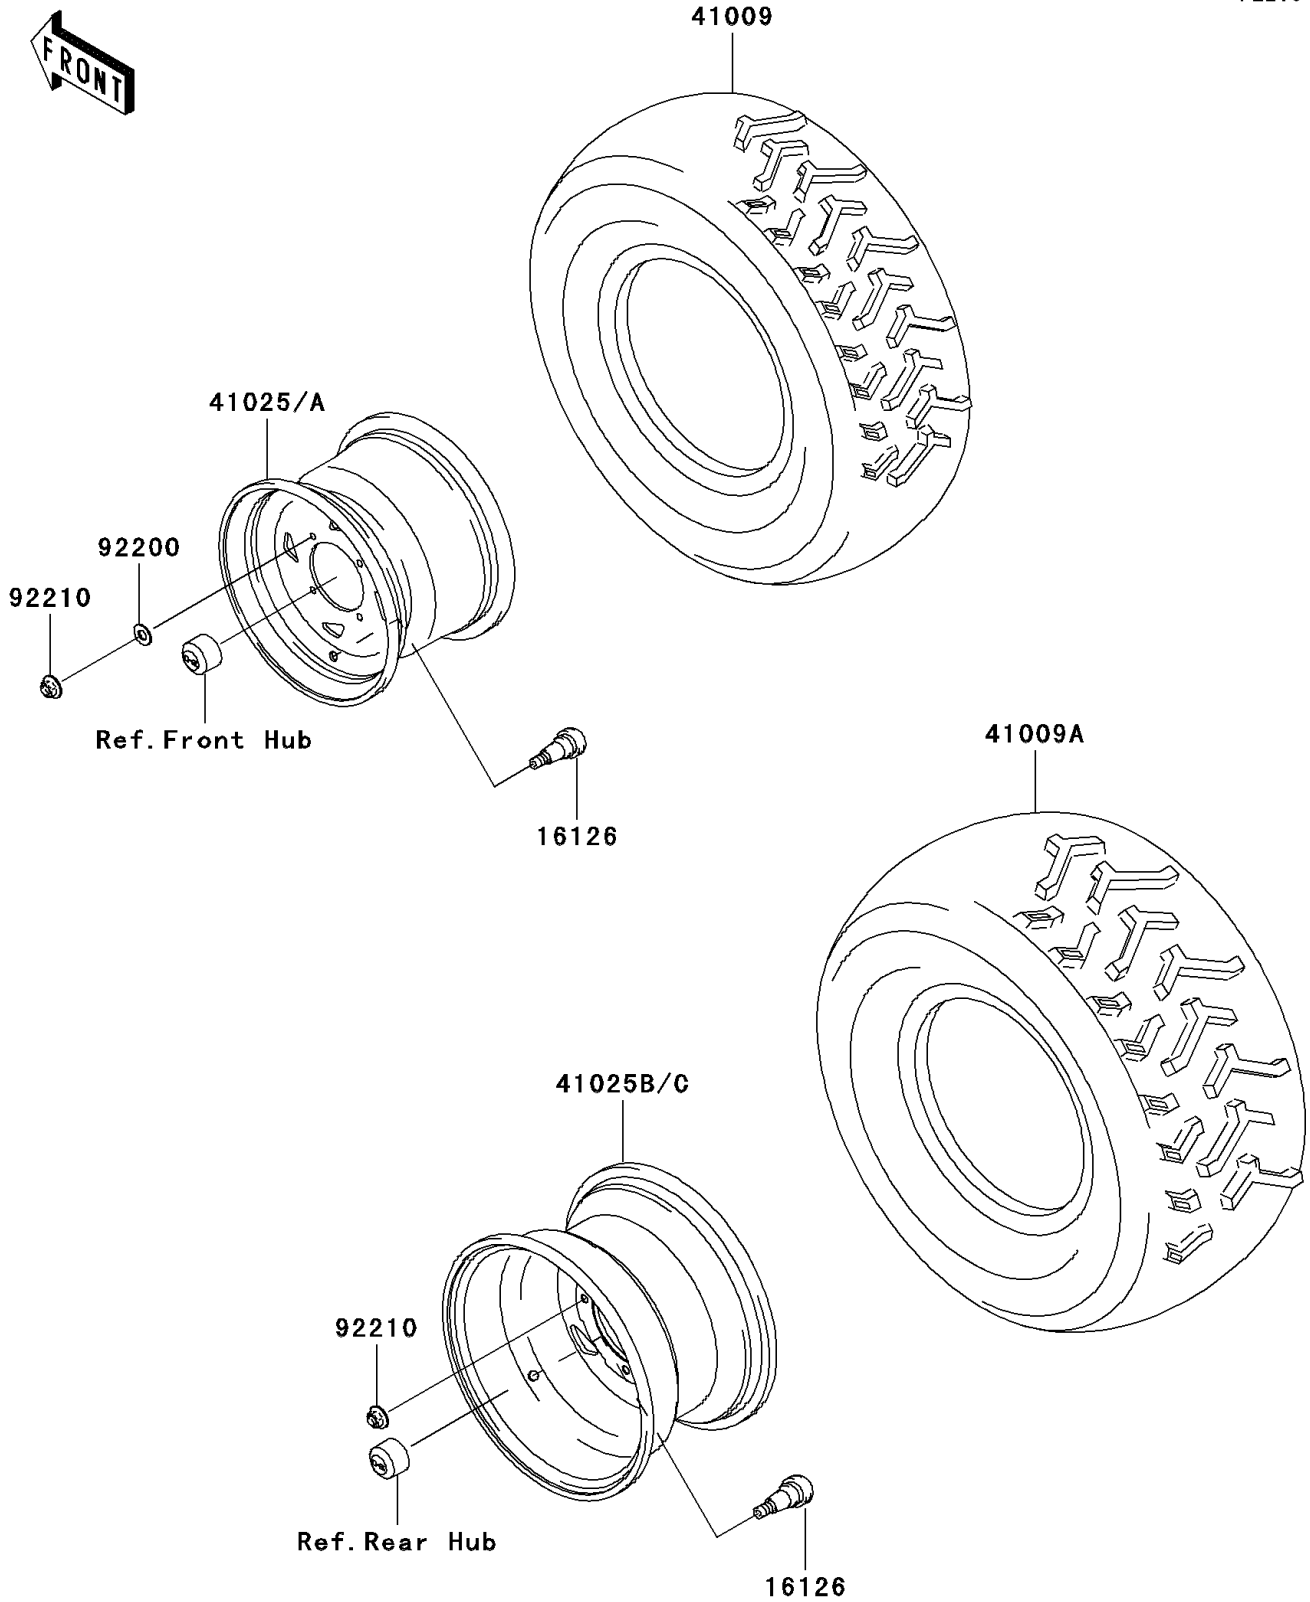

2005 Prairie 700 4x4 Hardwoods Green HD

PARTS DIAGRAM

Wheels/Tires

F2210

2005 Prairie 700 4x4 Hardwoods Green HD

PARTS LIST

Wheels/Tires

ITEM NAME	PART NUMBER	QUANTITY
-----------	-------------	----------
