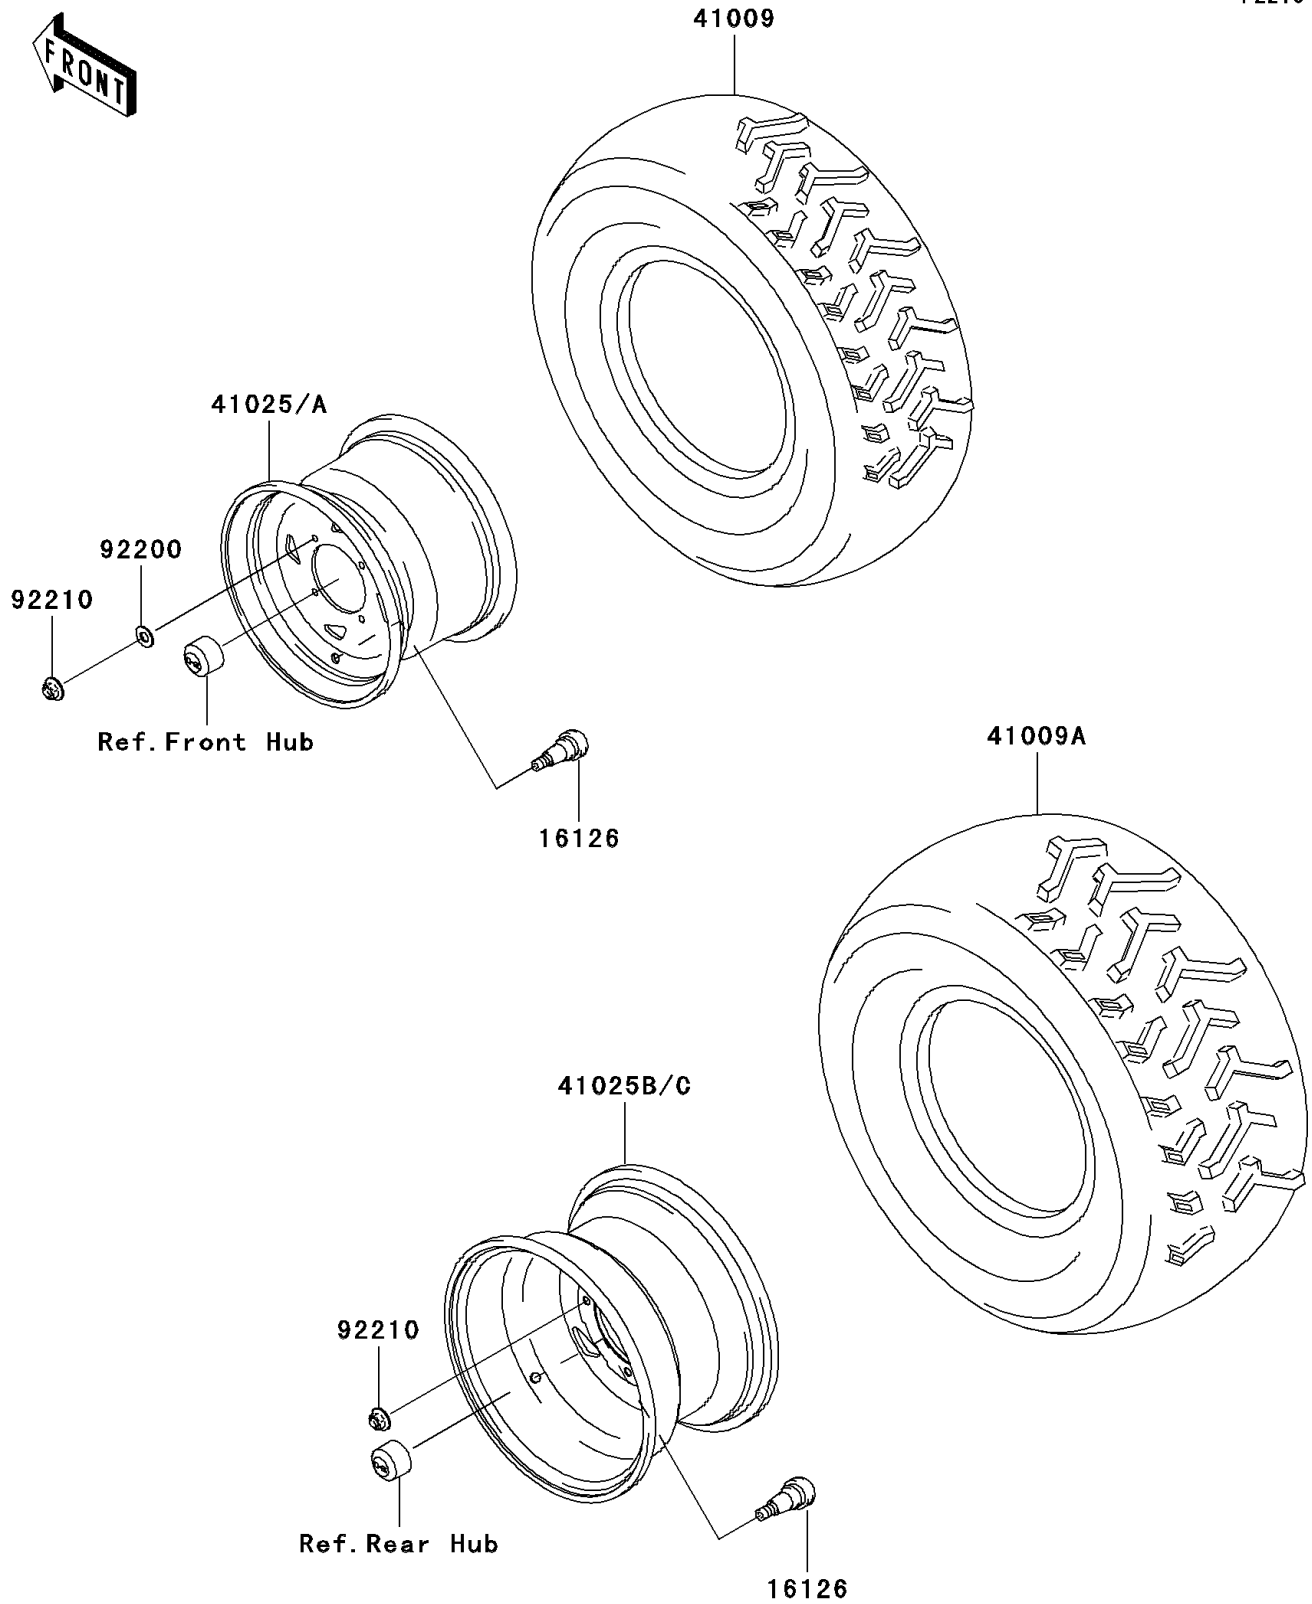

2004 Prairie 700 4x4 Hardwoods Green HD

PARTS DIAGRAM

Wheels/Tires

F2210

2004 Prairie 700 4x4 Hardwoods Green HD

PARTS LIST

Wheels/Tires

ITEM NAME	PART NUMBER	QUANTITY
-----------	-------------	----------
