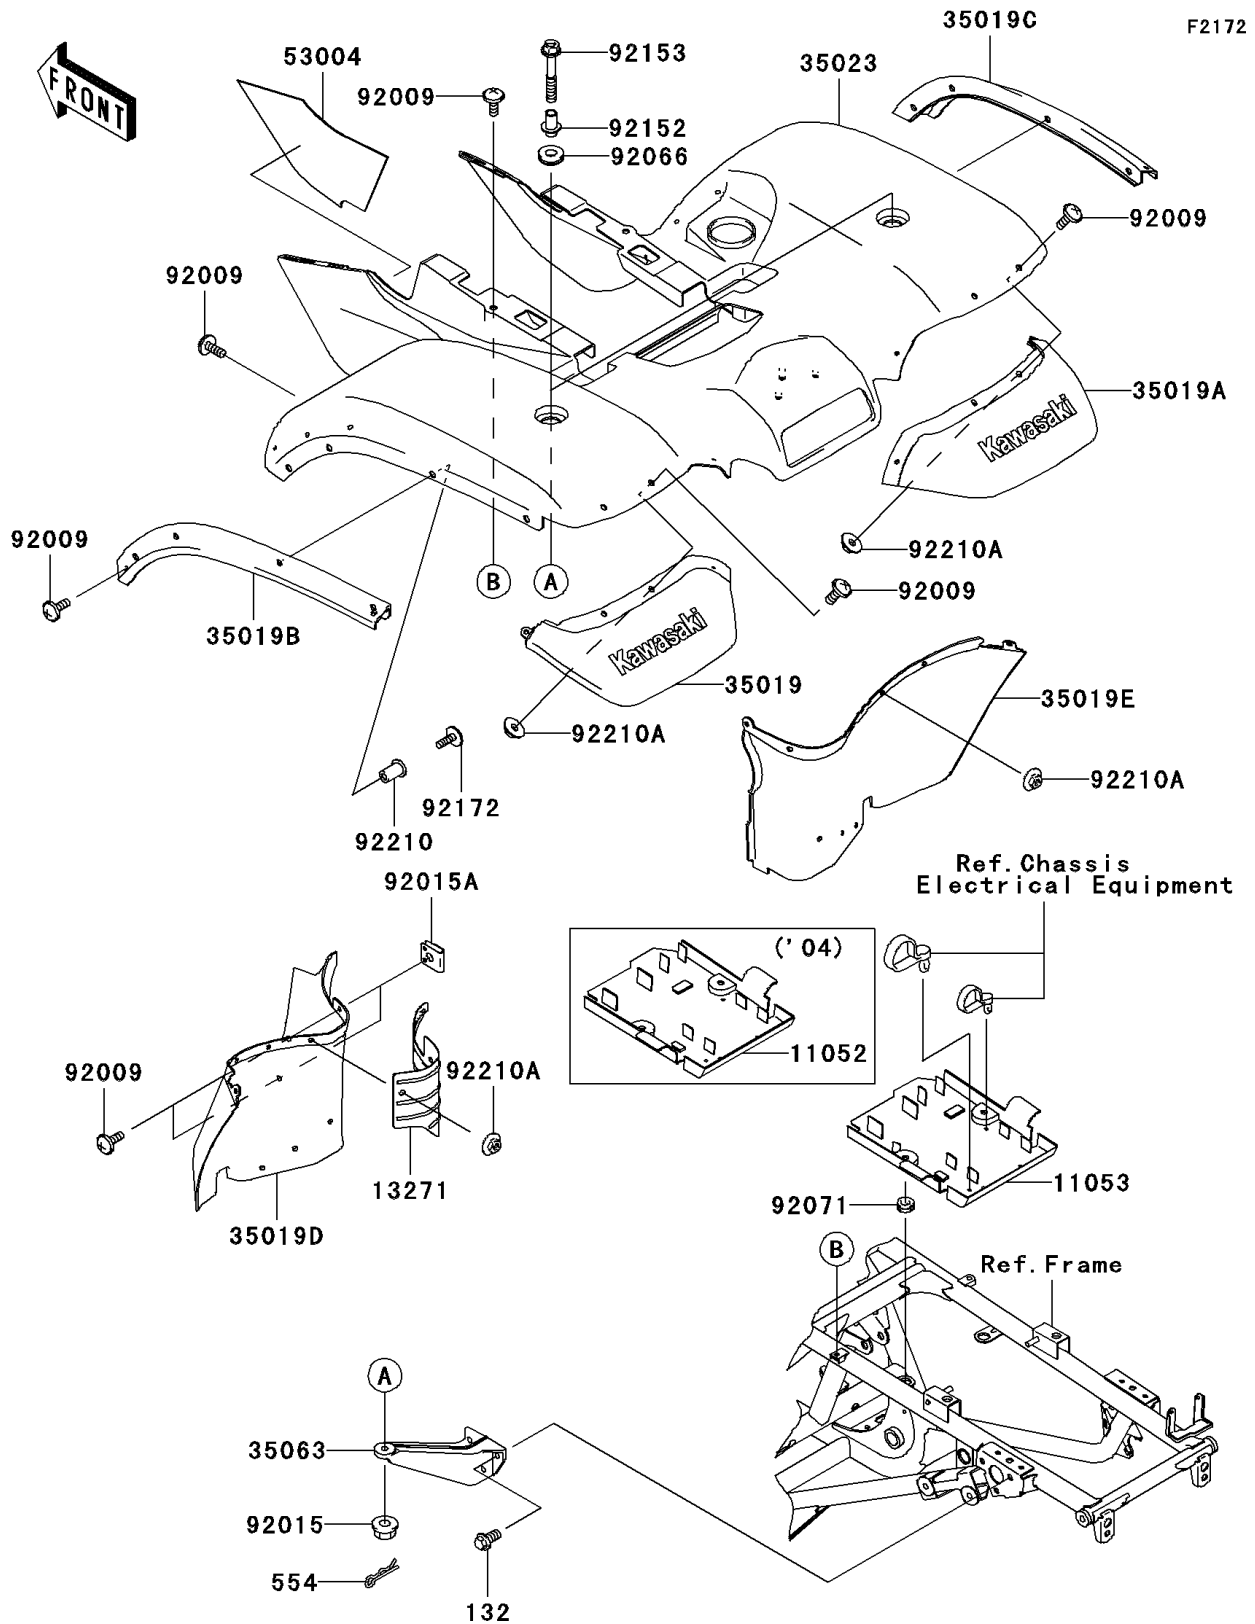

2005 Prairie 700 4x4 Hardwoods Green HD

PARTS DIAGRAM

Rear Fender(s)

2005 Prairie 700 4x4 Hardwoods Green HD

PARTS LIST

Rear Fender(s)

ITEM NAME	PART NUMBER	QUANTITY
-----------	-------------	----------
