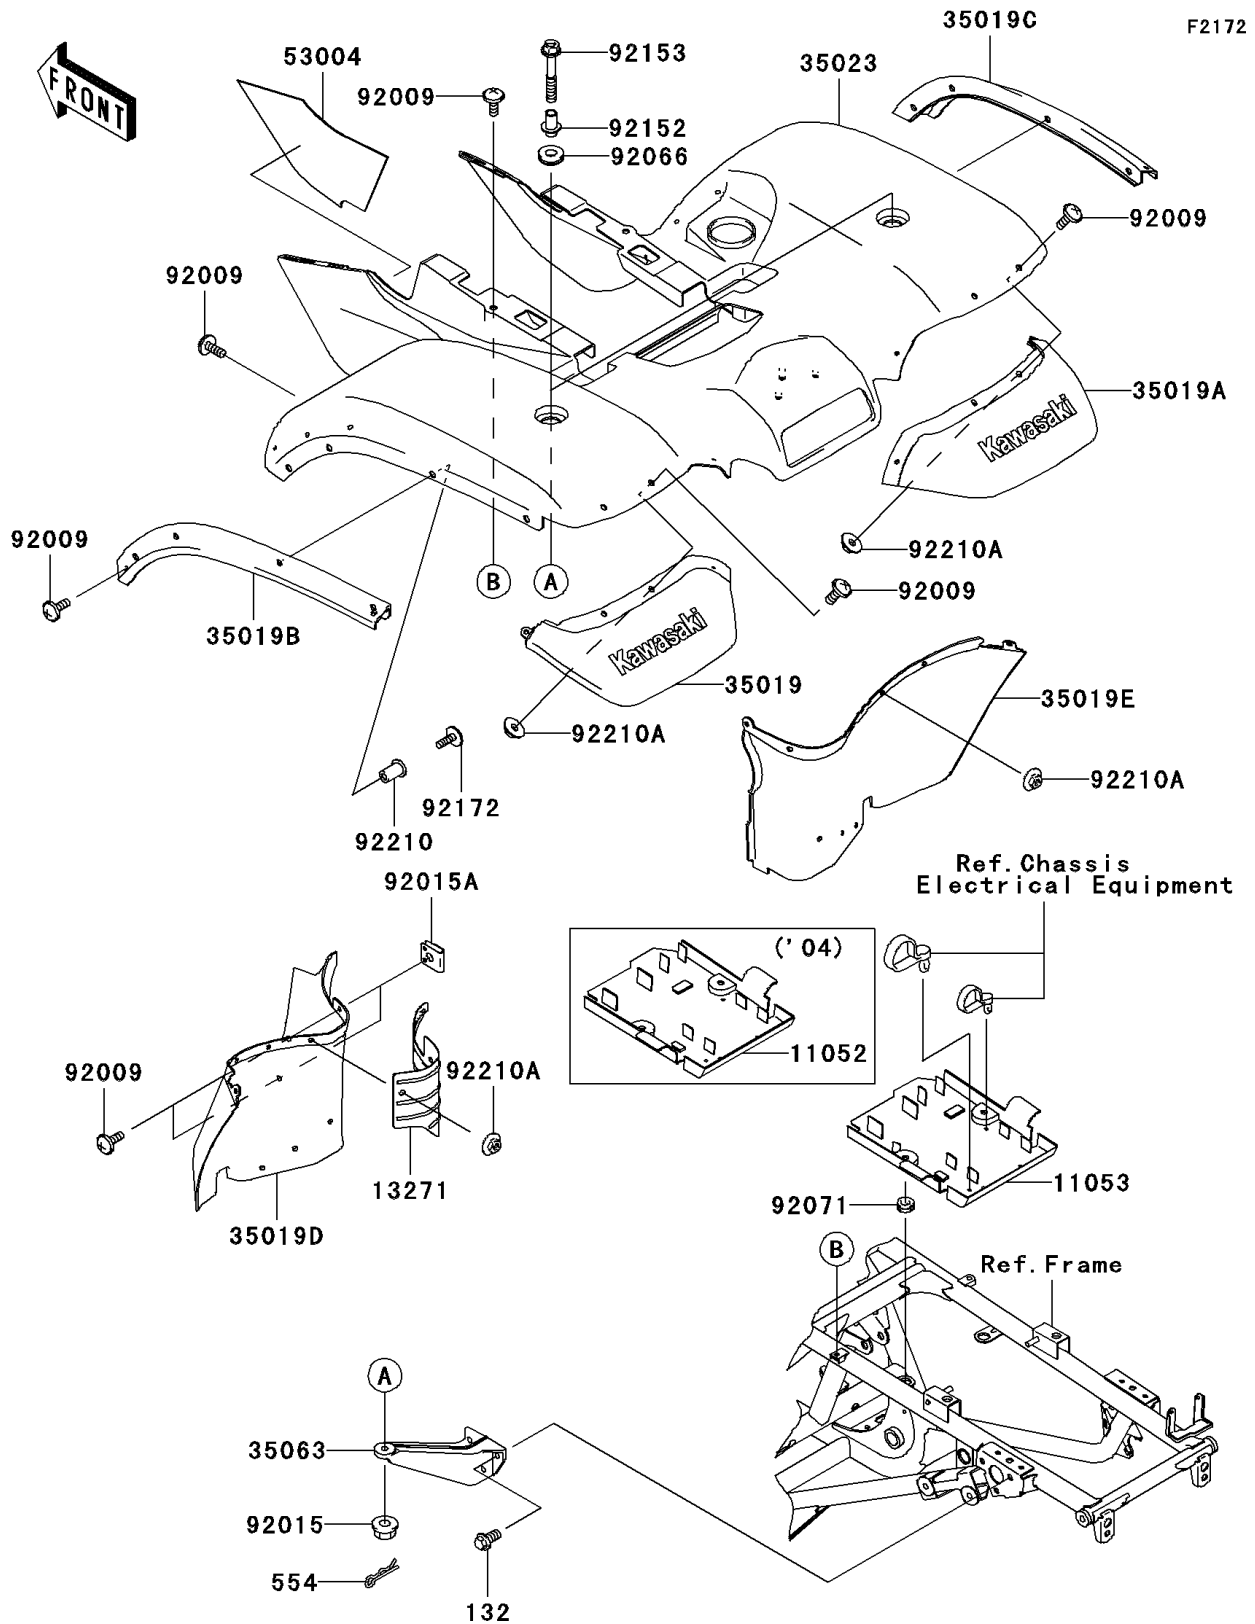

2004 Prairie 700 4x4 Hardwoods Green HD

PARTS DIAGRAM

Rear Fender(s)

2004 Prairie 700 4x4 Hardwoods Green HD

PARTS LIST

Rear Fender(s)

ITEM NAME	PART NUMBER	QUANTITY
-----------	-------------	----------
