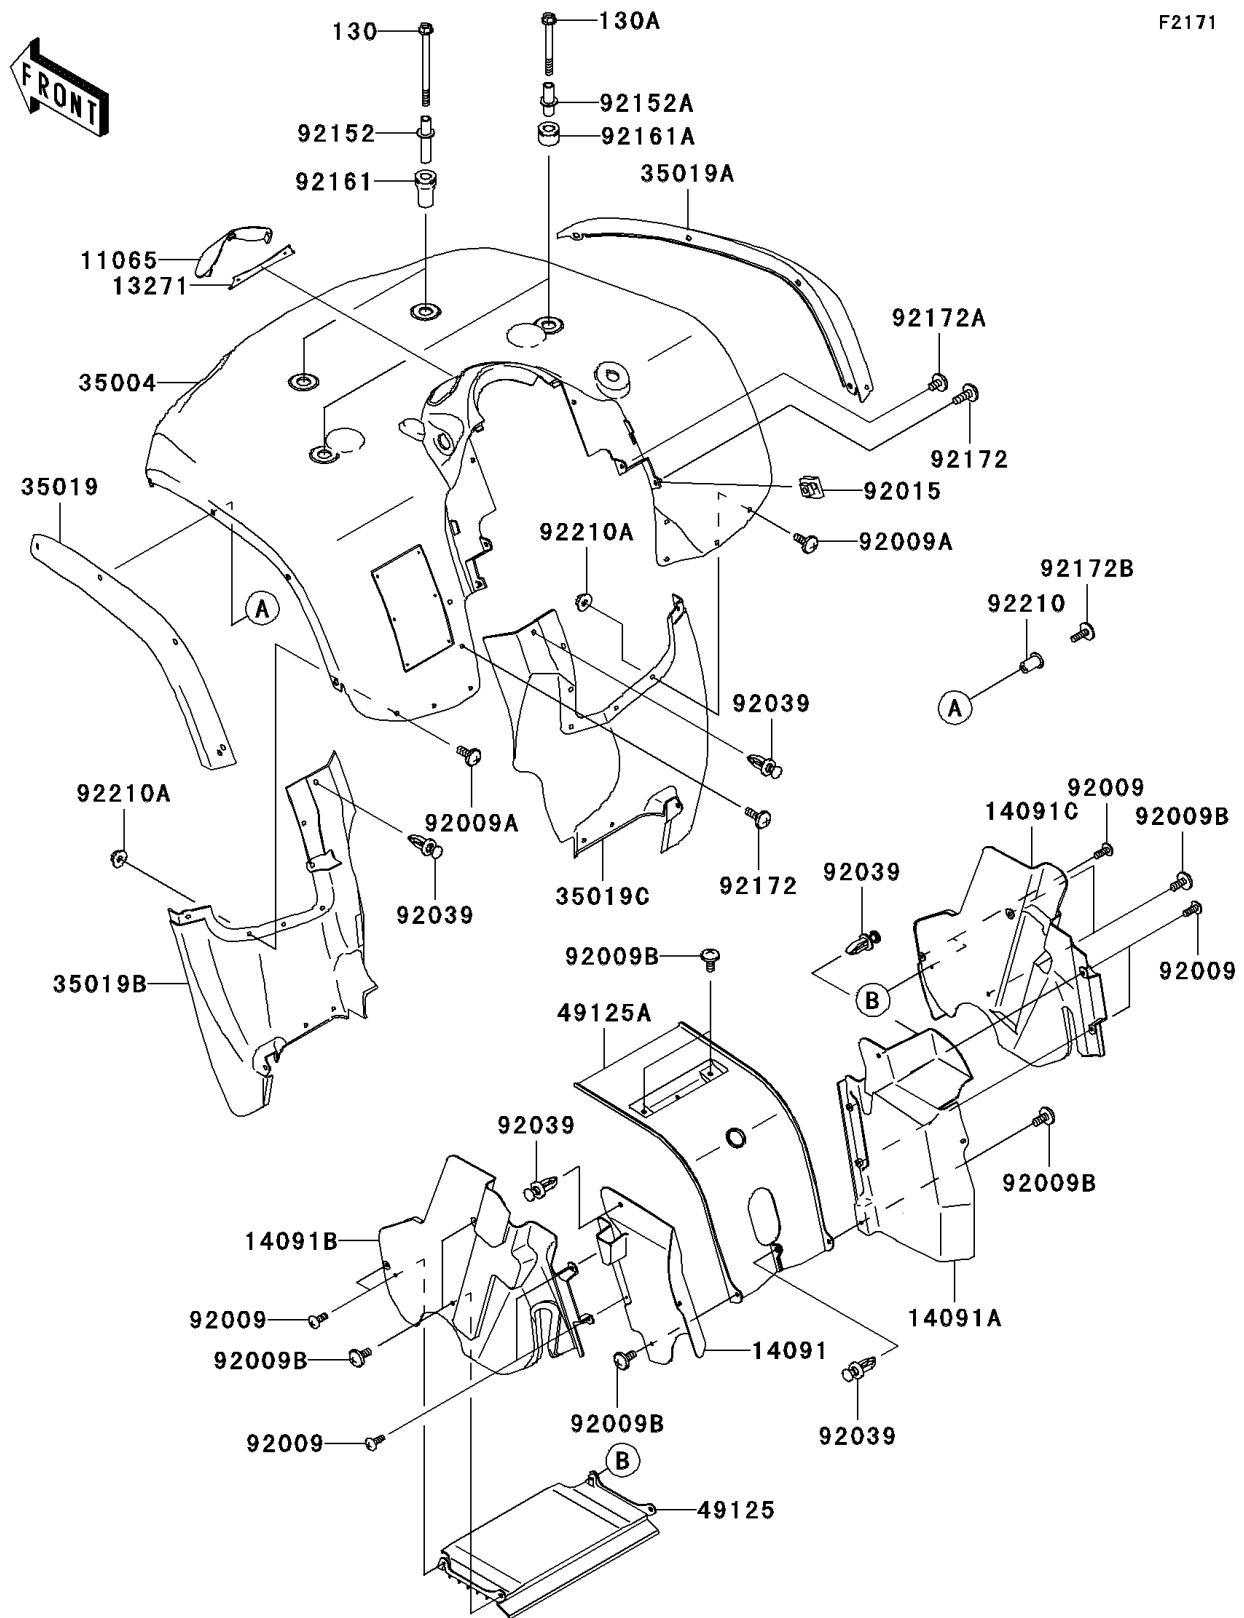

2005 Prairie 700 4x4 Hardwoods Green HD

PARTS DIAGRAM

Front Fender(s)

2005 Prairie 700 4x4 Hardwoods Green HD

PARTS LIST

Front Fender(s)

ITEM NAME	PART NUMBER	QUANTITY
-----------	-------------	----------
