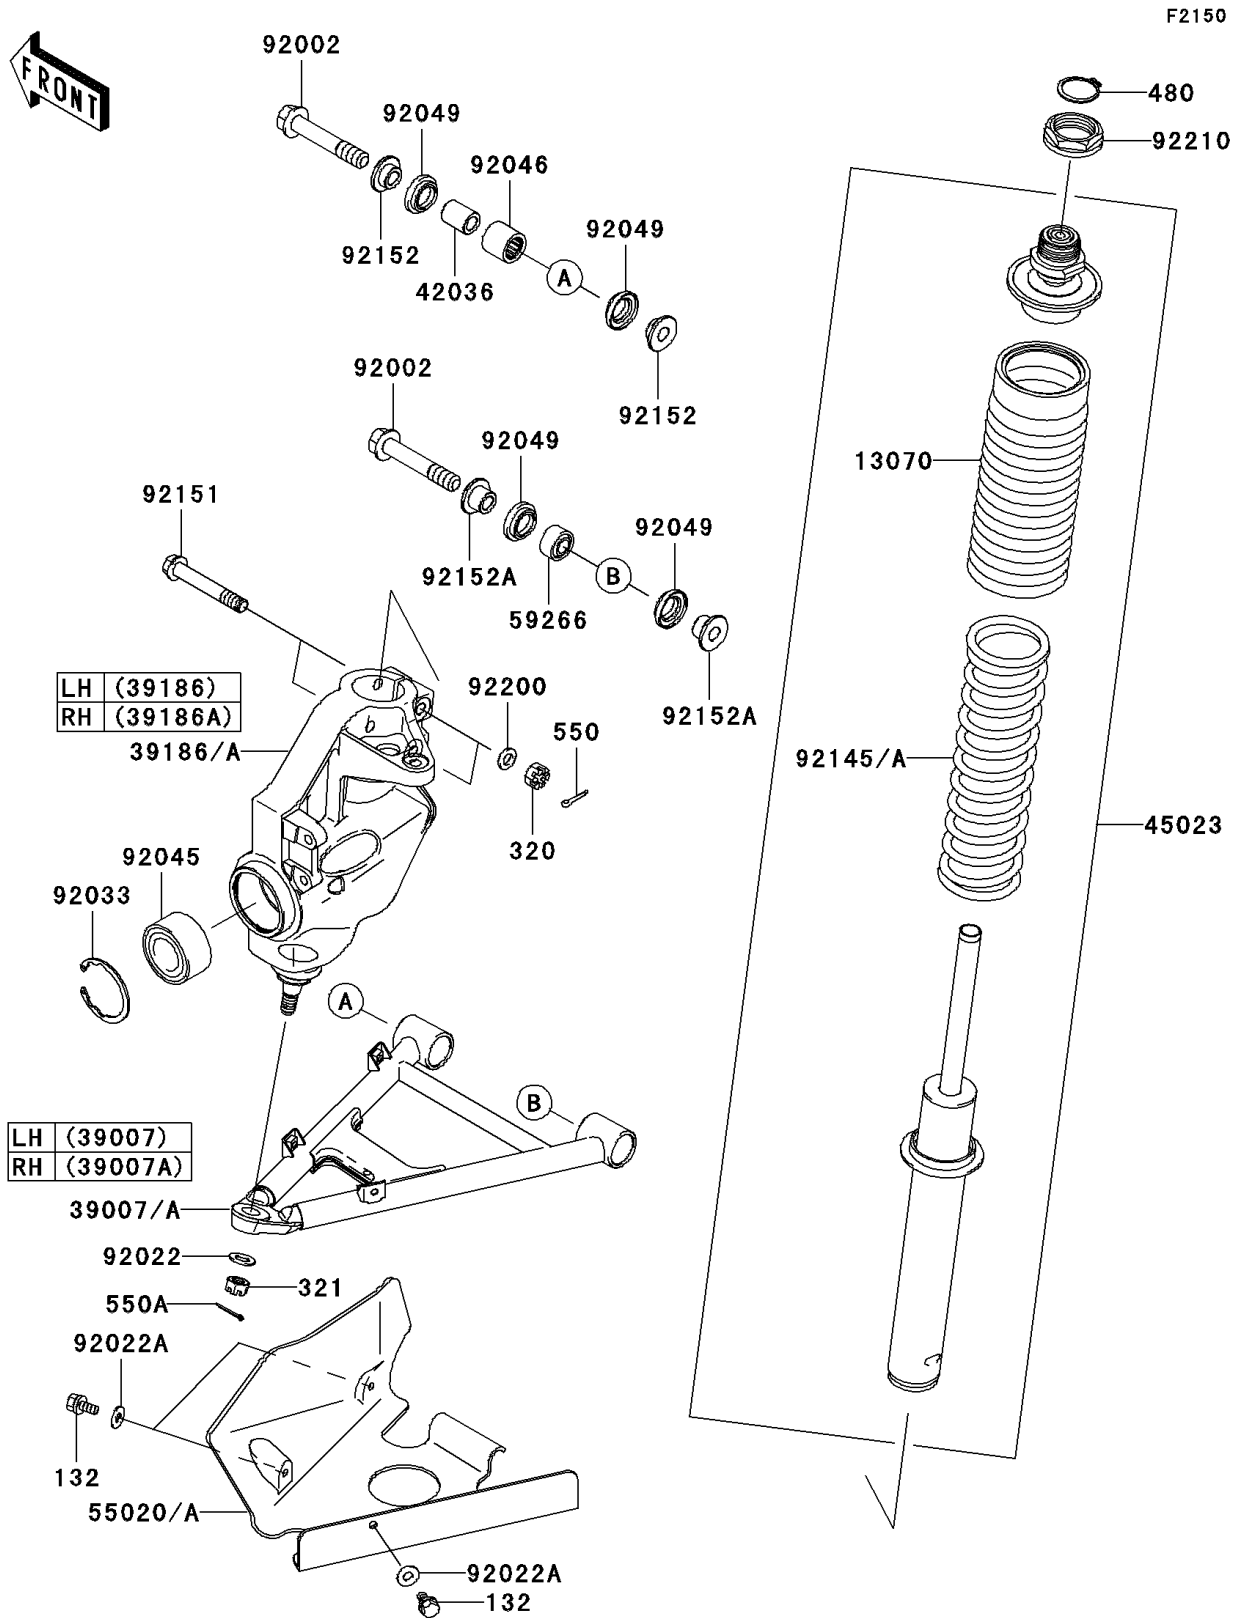

2005 Prairie 700 4x4 Hardwoods Green HD

PARTS DIAGRAM

Suspension

2005 Prairie 700 4x4 Hardwoods Green HD

PARTS LIST

Suspension

ITEM NAME	PART NUMBER	QUANTITY
-----------	-------------	----------
