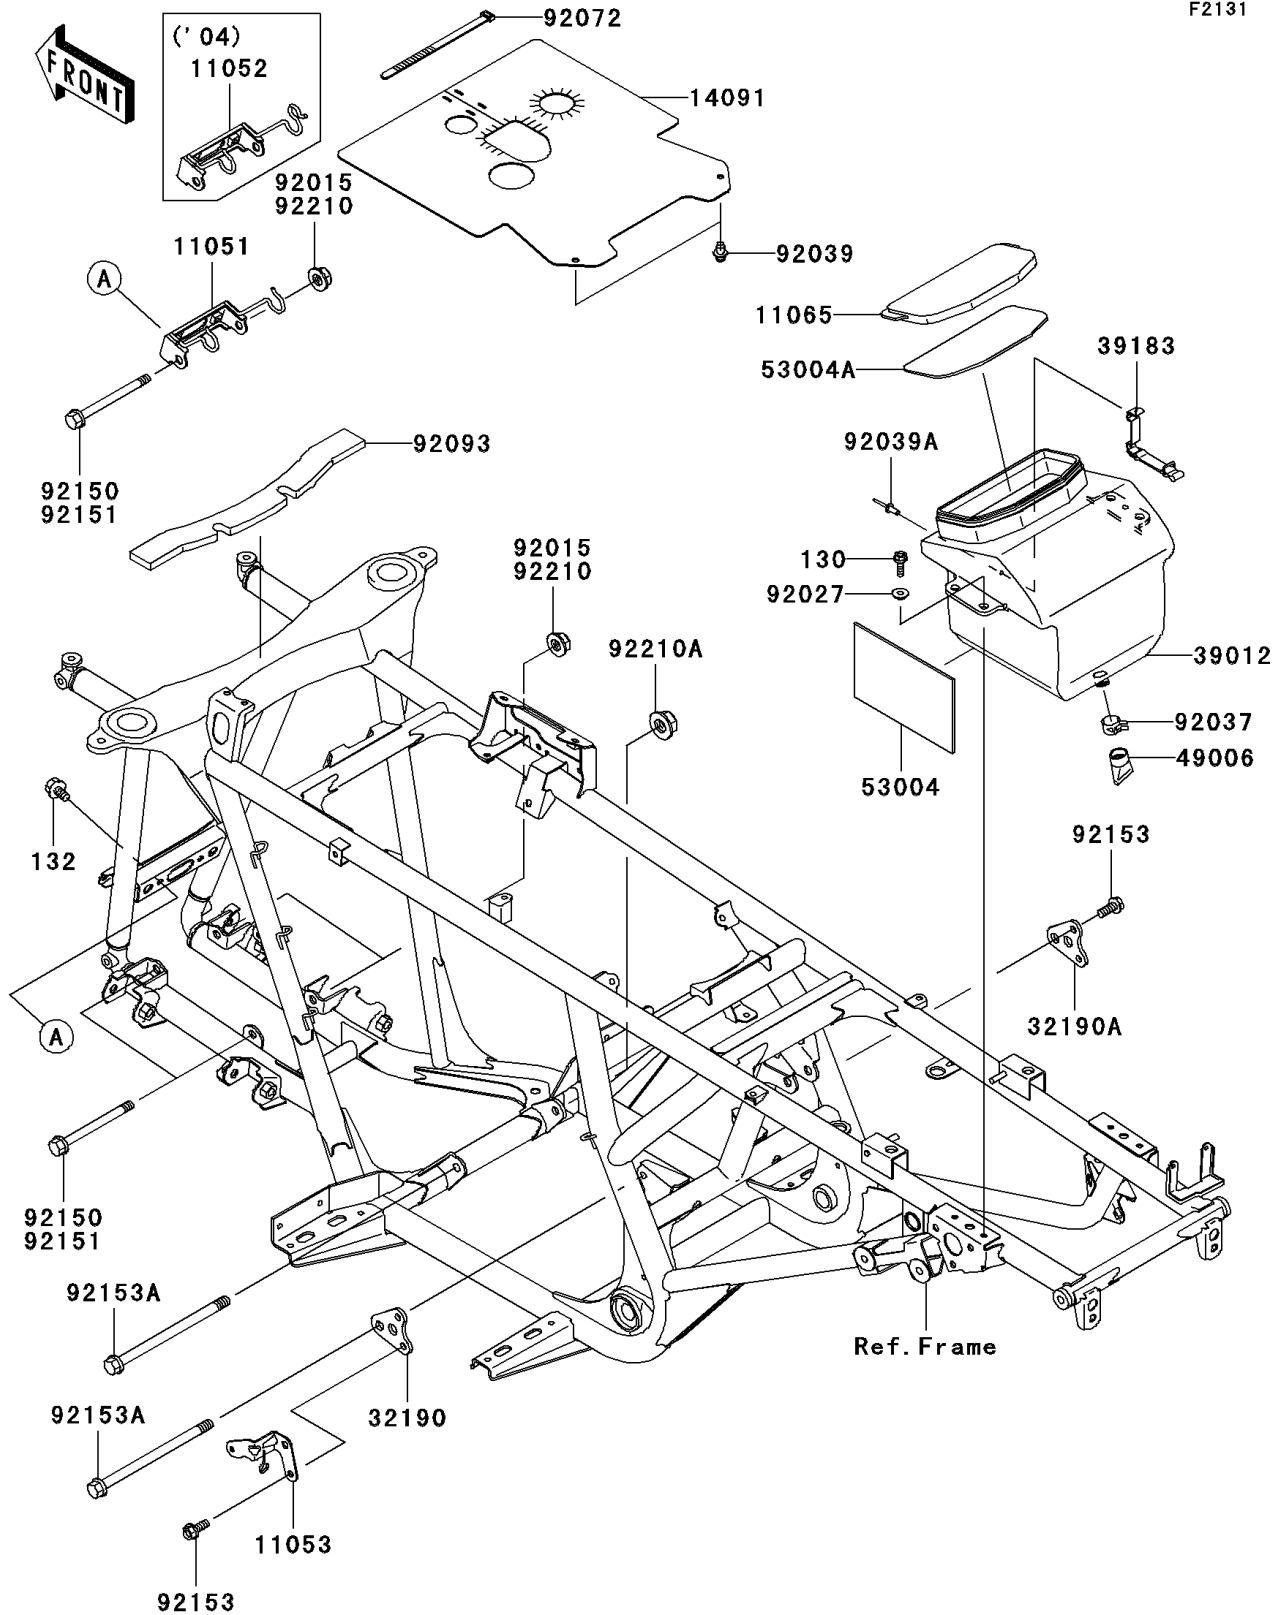

2005 Prairie 700 4x4 Hardwoods Green HD

PARTS DIAGRAM

Frame Fittings

2005 Prairie 700 4x4 Hardwoods Green HD

PARTS LIST

Frame Fittings

ITEM NAME	PART NUMBER	QUANTITY
-----------	-------------	----------
