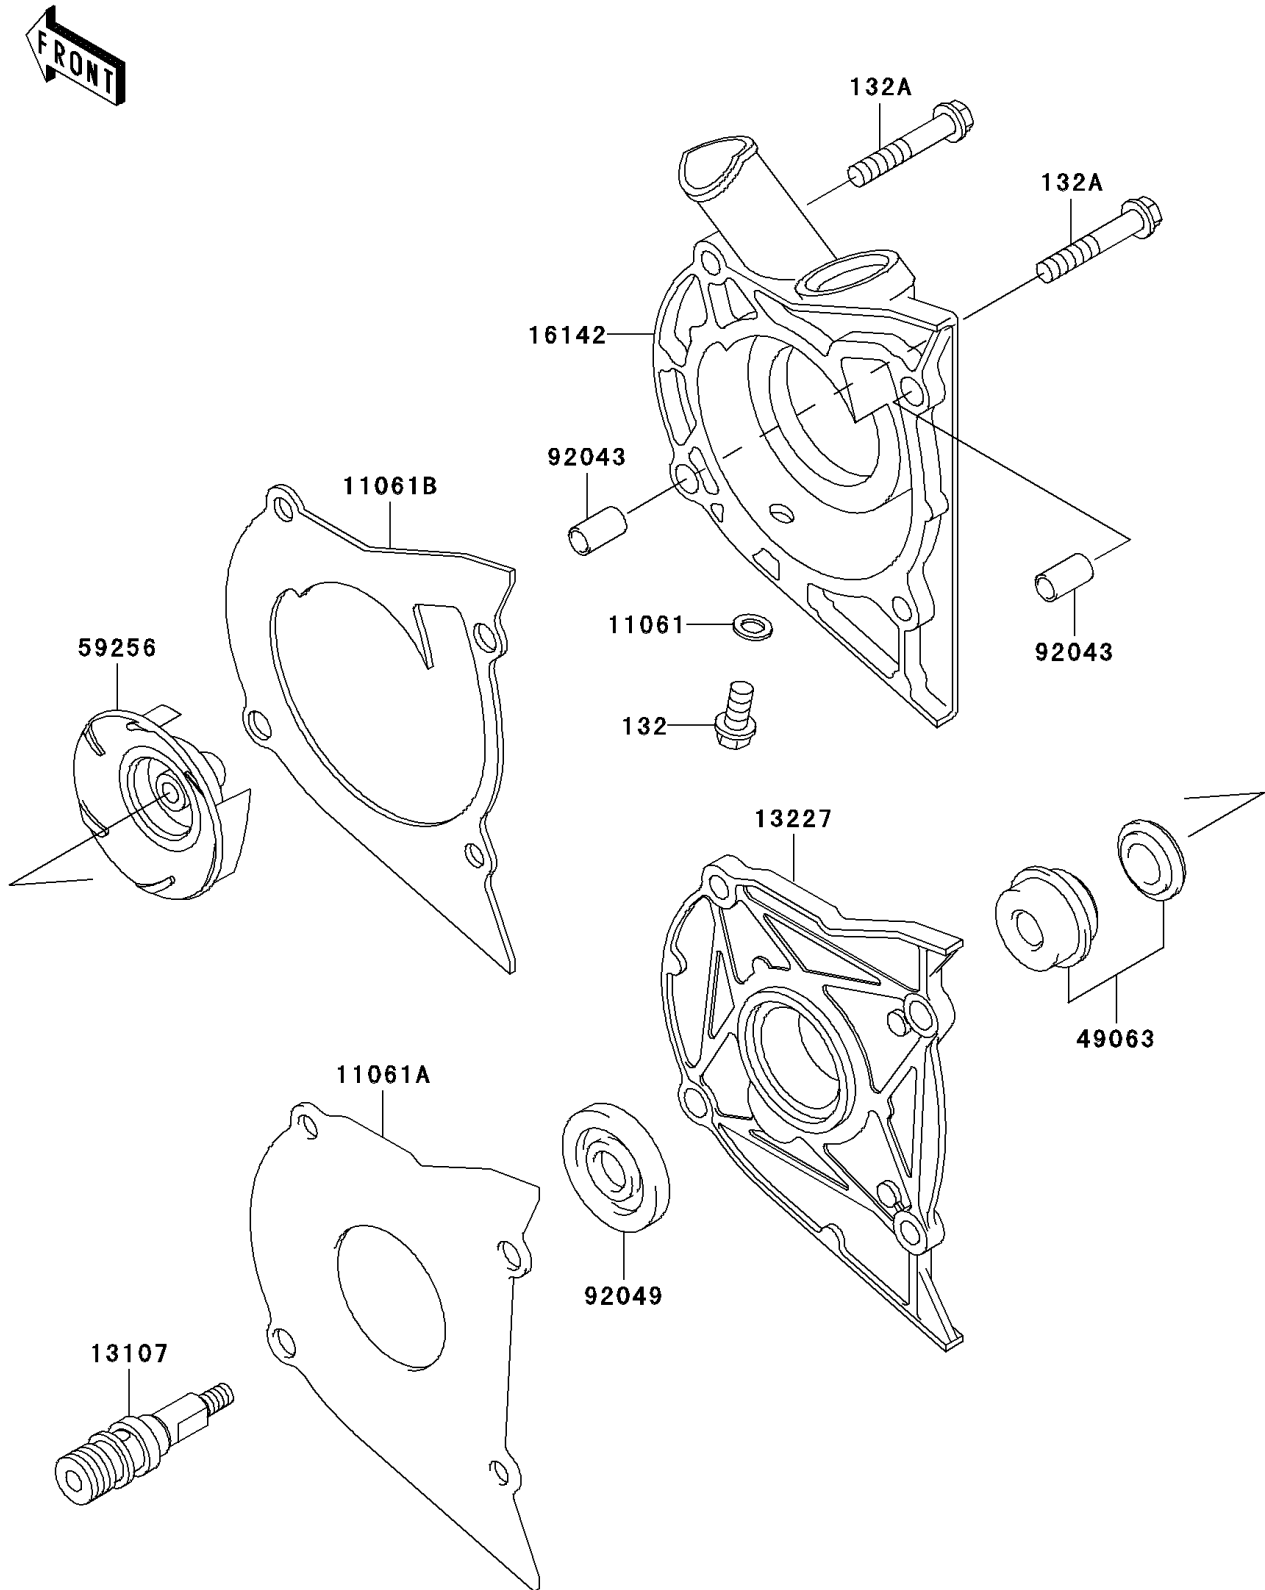

2007 Vulcan 500 LTD

PARTS DIAGRAM

Water Pump

E3031

2007 Vulcan 500 LTD

PARTS LIST

Water Pump

ITEM NAME

PART NUMBER

QUANTITY
