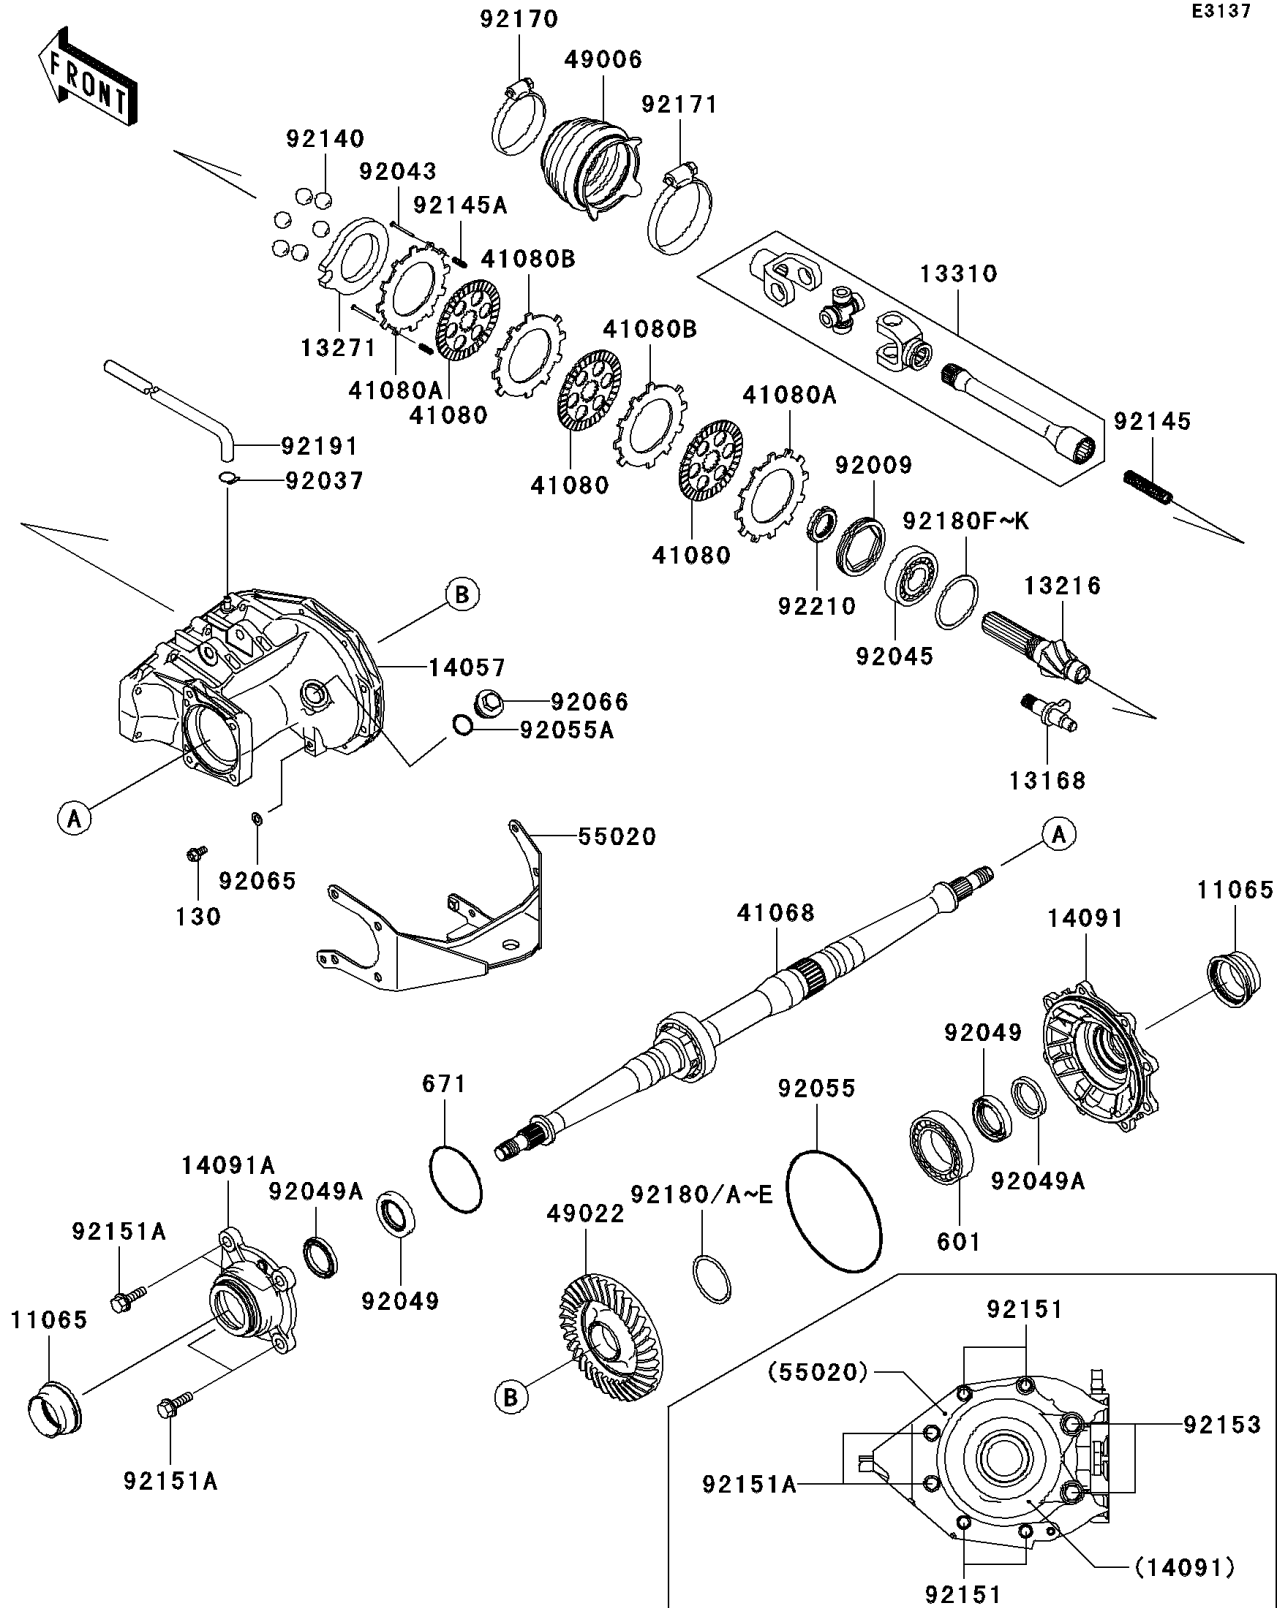

2005 Prairie 700 4x4 Hardwoods Green HD

PARTS DIAGRAM

Drive Shaft-Rear

E3137

2005 Prairie 700 4x4 Hardwoods Green HD

PARTS LIST

Drive Shaft-Rear

ITEM NAME	PART NUMBER	QUANTITY
-----------	-------------	----------
