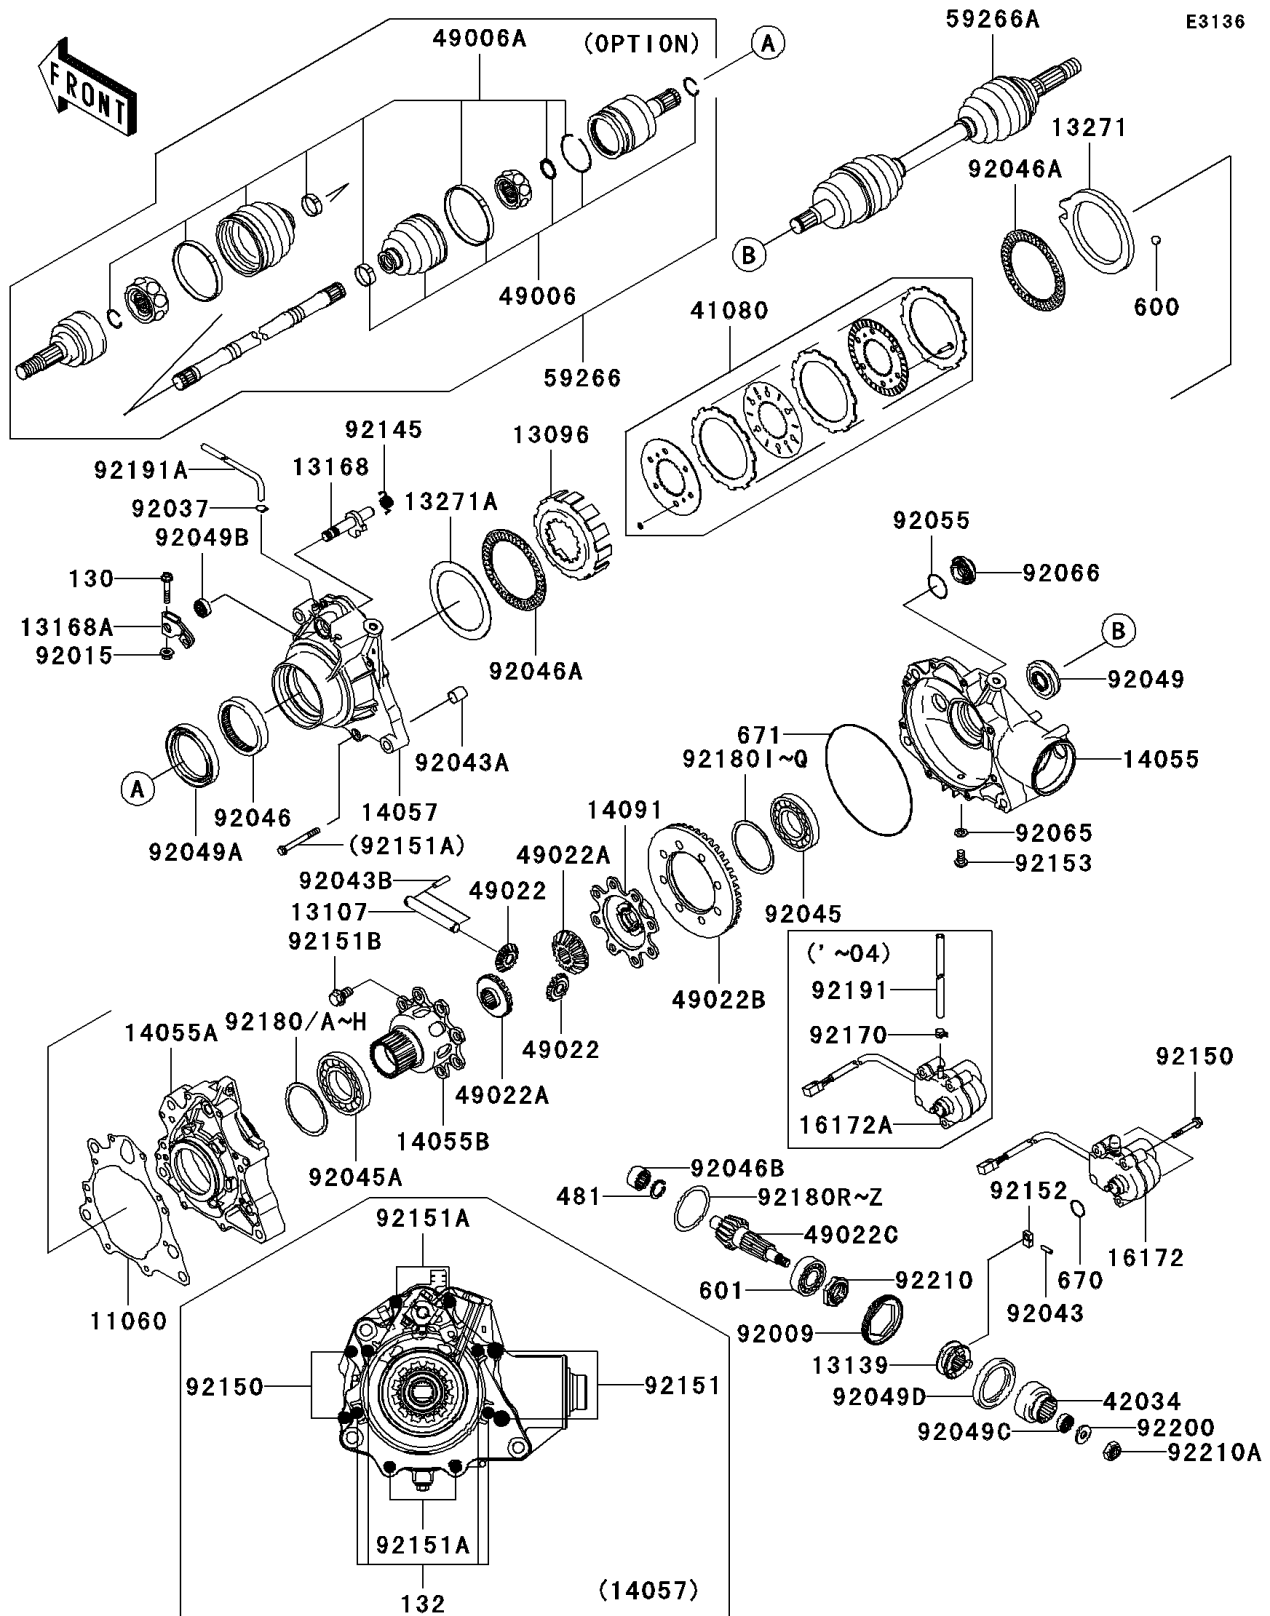

2005 Prairie 700 4x4 Hardwoods Green HD

PARTS DIAGRAM

Drive Shaft-Front

2005 Prairie 700 4x4 Hardwoods Green HD

PARTS LIST

Drive Shaft-Front

ITEM NAME	PART NUMBER	QUANTITY
-----------	-------------	----------
