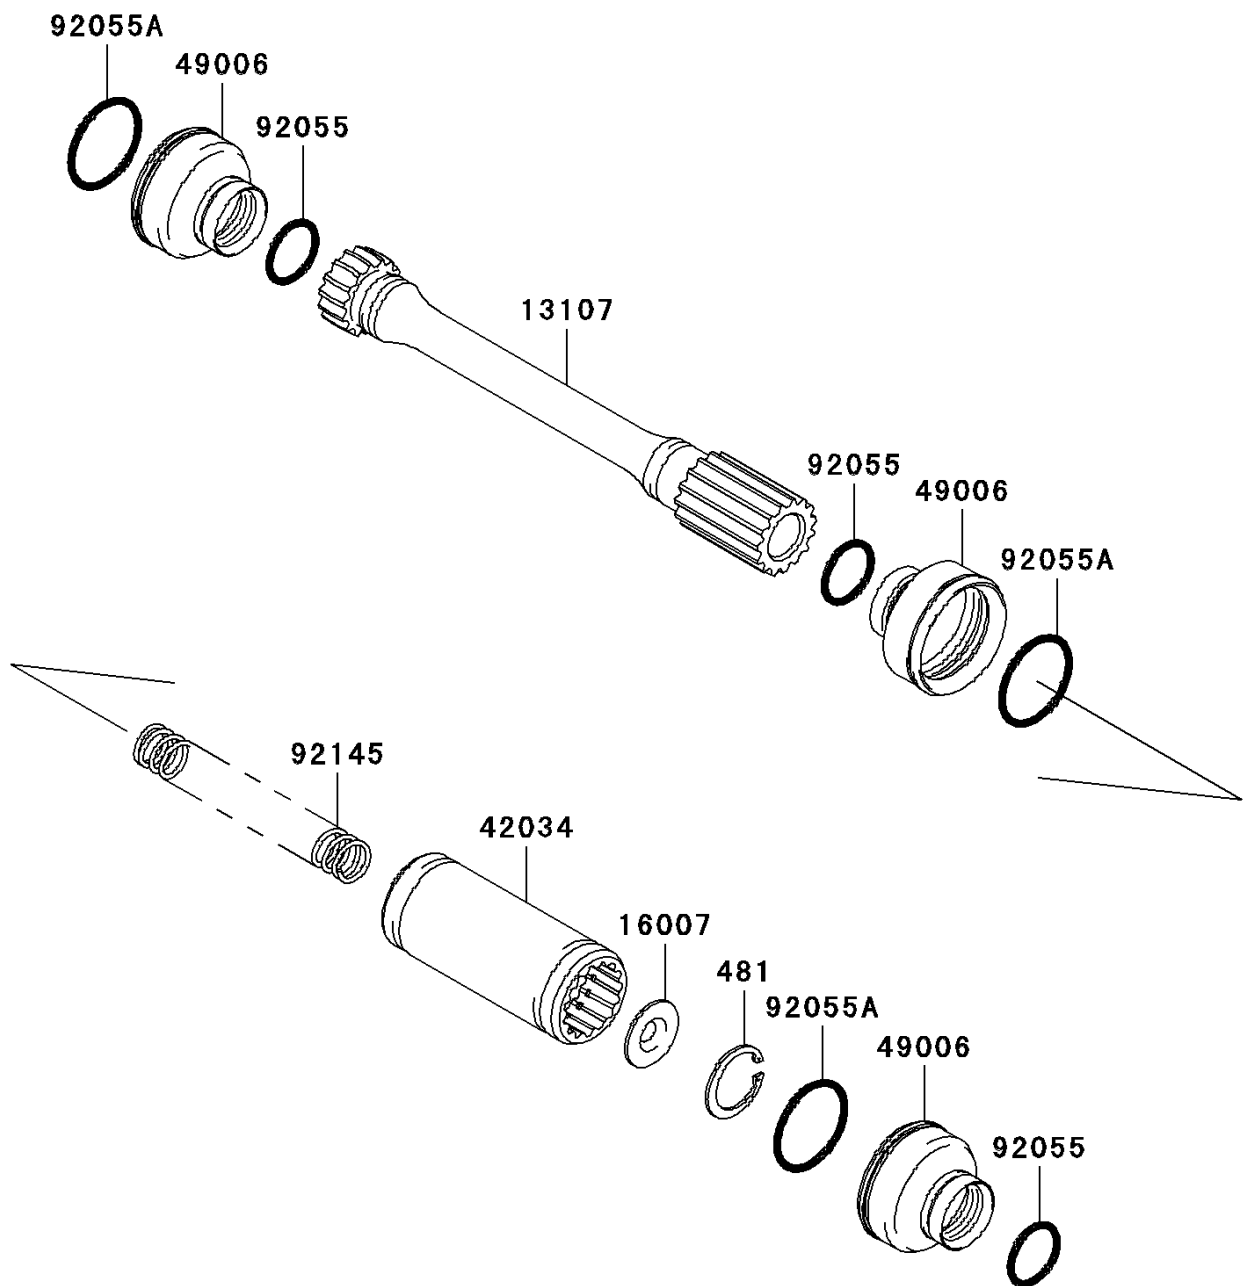

2004 Prairie 700 4x4 Hardwoods Green HD

PARTS DIAGRAM Drive Shaft-Propeller

E3135

2004 Prairie 700 4x4 Hardwoods Green HD

PARTS LIST

Drive Shaft-Propeller

ITEM NAME	PART NUMBER	QUANTITY
CIRCLIP-TYPE-C,25MM (Ref # 481)	481J2500	1
SHAFT,FR PROPELLER SHAFT (Ref # 13107)	13107-1505	1
SEAT-SPRING,PROPELLER SHAFT (Ref # 16007)	16007-1205	1
COUPLING,PROPELLER (Ref # 42034)	42034-1193	1
BOOT (Ref # 49006)	49006-1362	3
RING-O,18X24X3 (Ref # 92055)	92055-1633	3
RING-O,30X35X2.5 (Ref # 92055A)	92055-1693	3
SPRING,PROPELLER SHAFT (Ref # 92145)	92145-1304	1