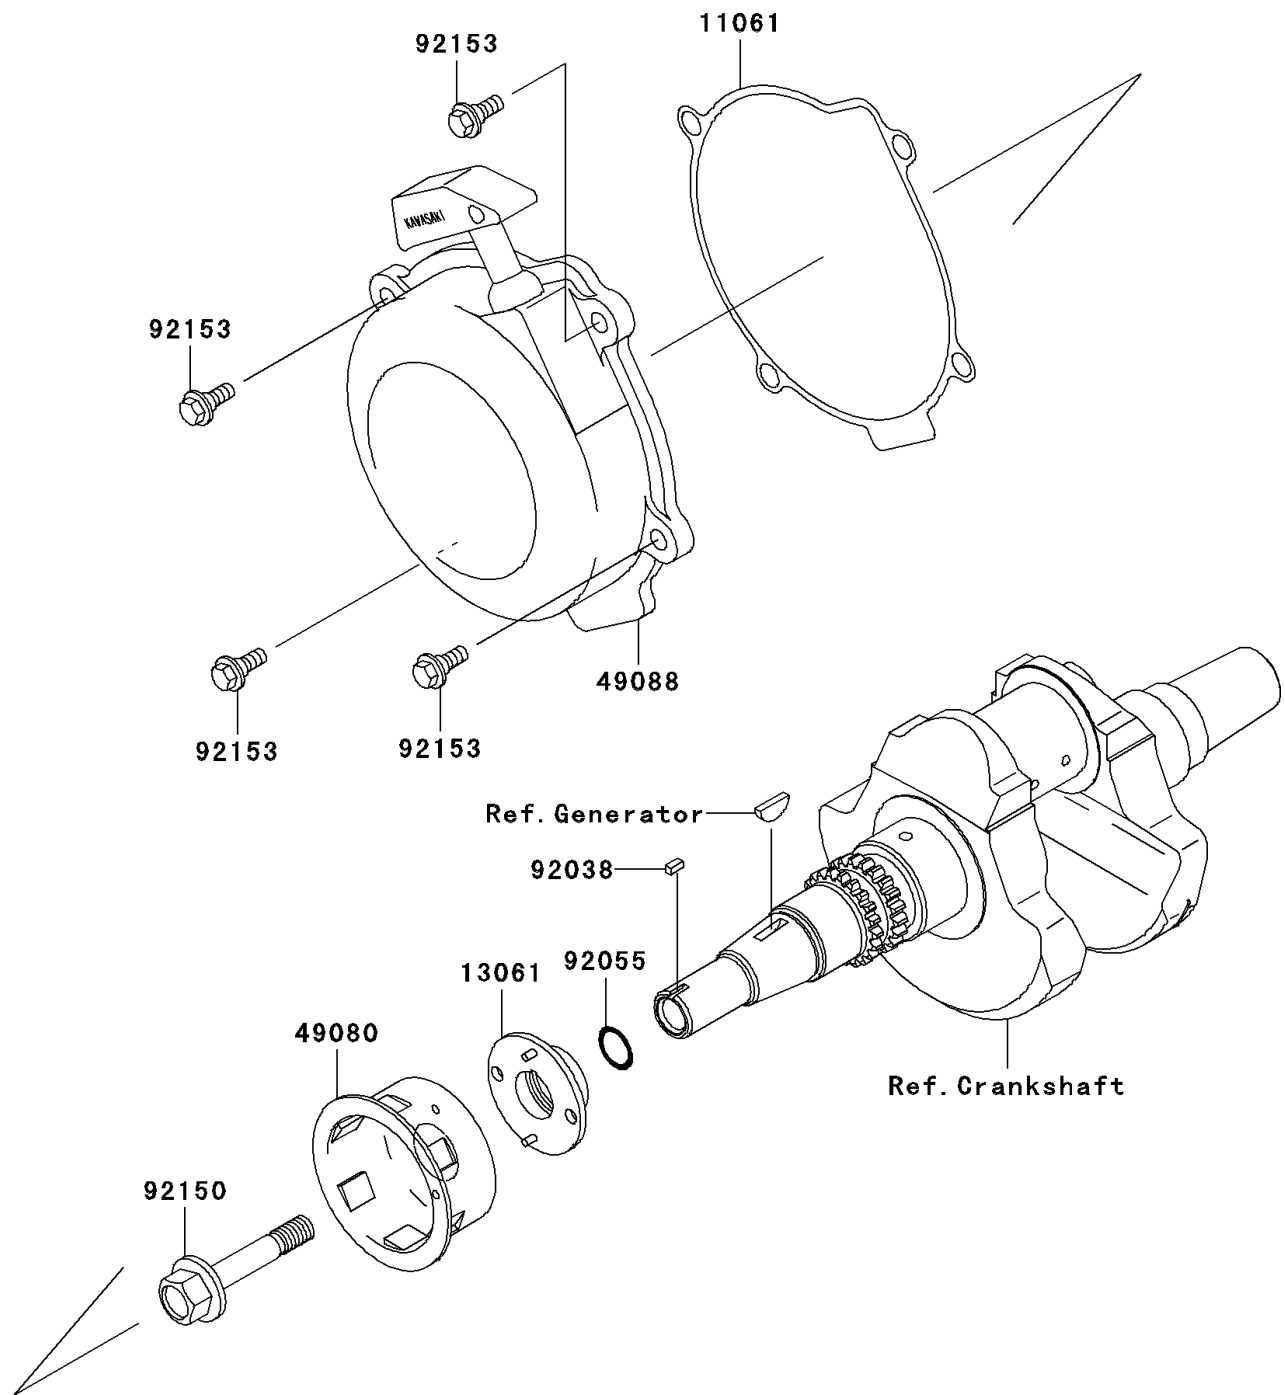

2005 Prairie 700 4x4 Hardwoods Green HD

PARTS DIAGRAM

Recoil Starter

E3040

2005 Prairie 700 4x4 Hardwoods Green HD

PARTS LIST

Recoil Starter

ITEM NAME	PART NUMBER	QUANTITY
-----------	-------------	----------
