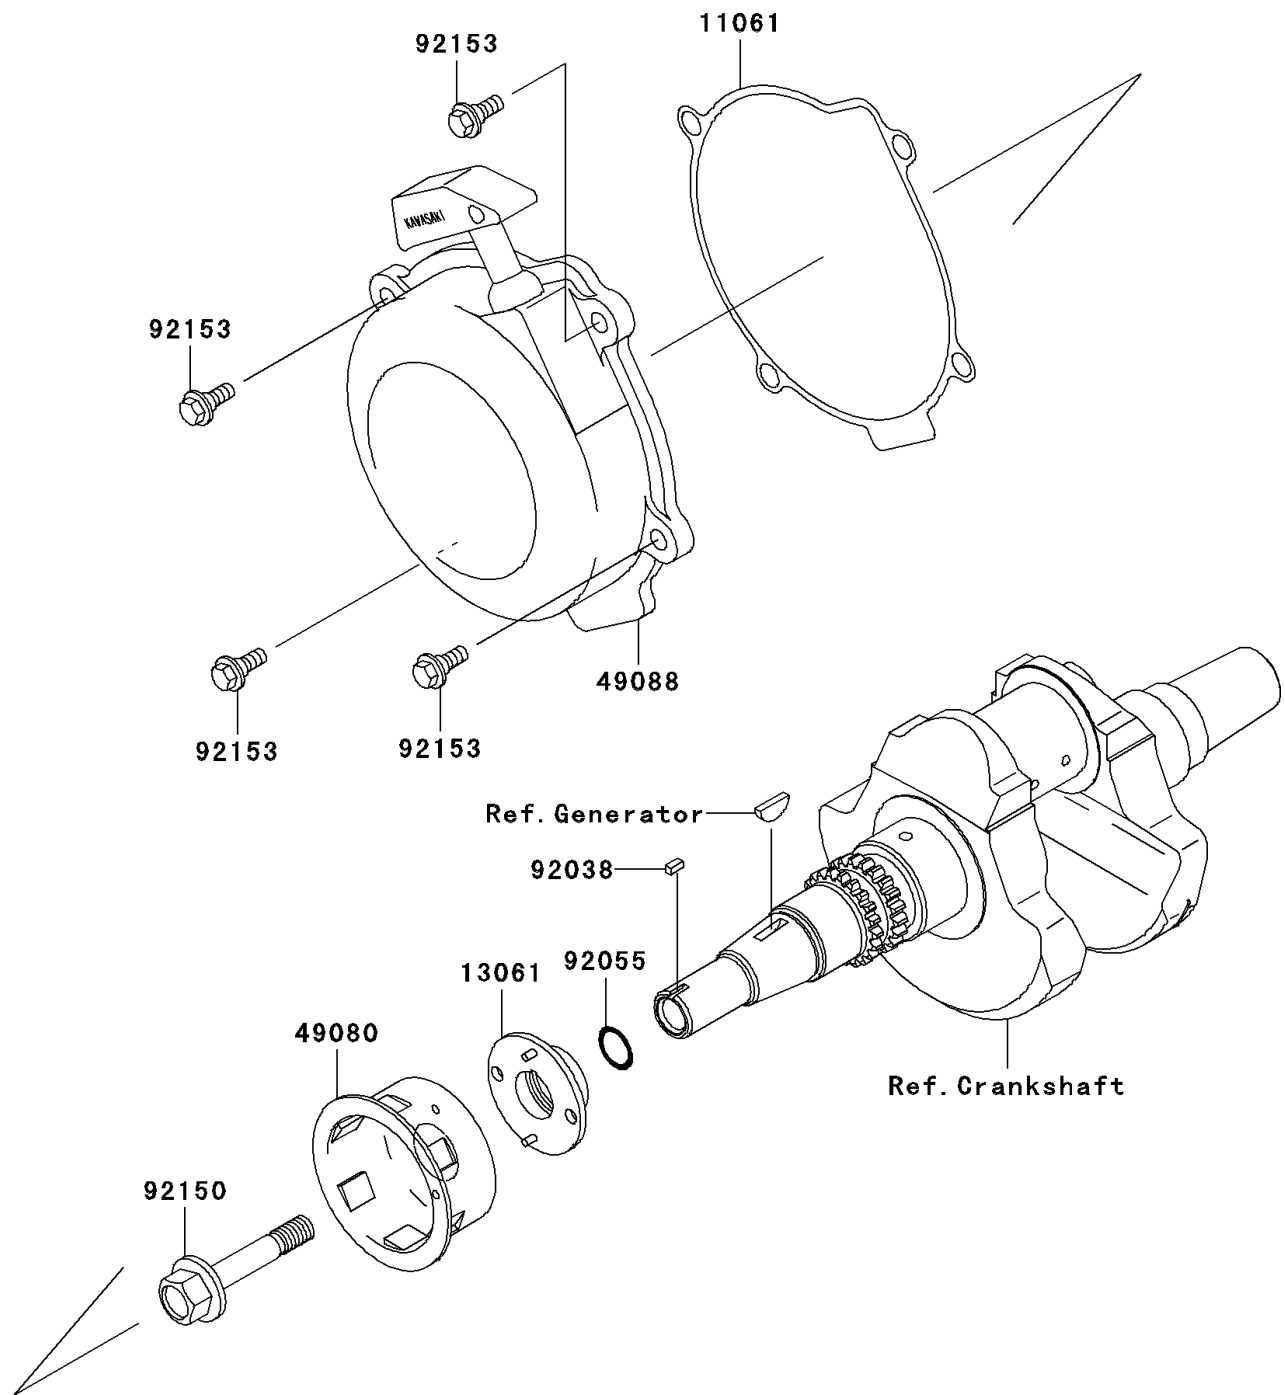

2004 Prairie 700 4x4 Hardwoods Green HD

PARTS DIAGRAM

Recoil Starter

E3040

2004 Prairie 700 4x4 Hardwoods Green HD

PARTS LIST Recoil Starter

ITEM NAME	PART NUMBER	QUANTITY
-----------	-------------	----------
