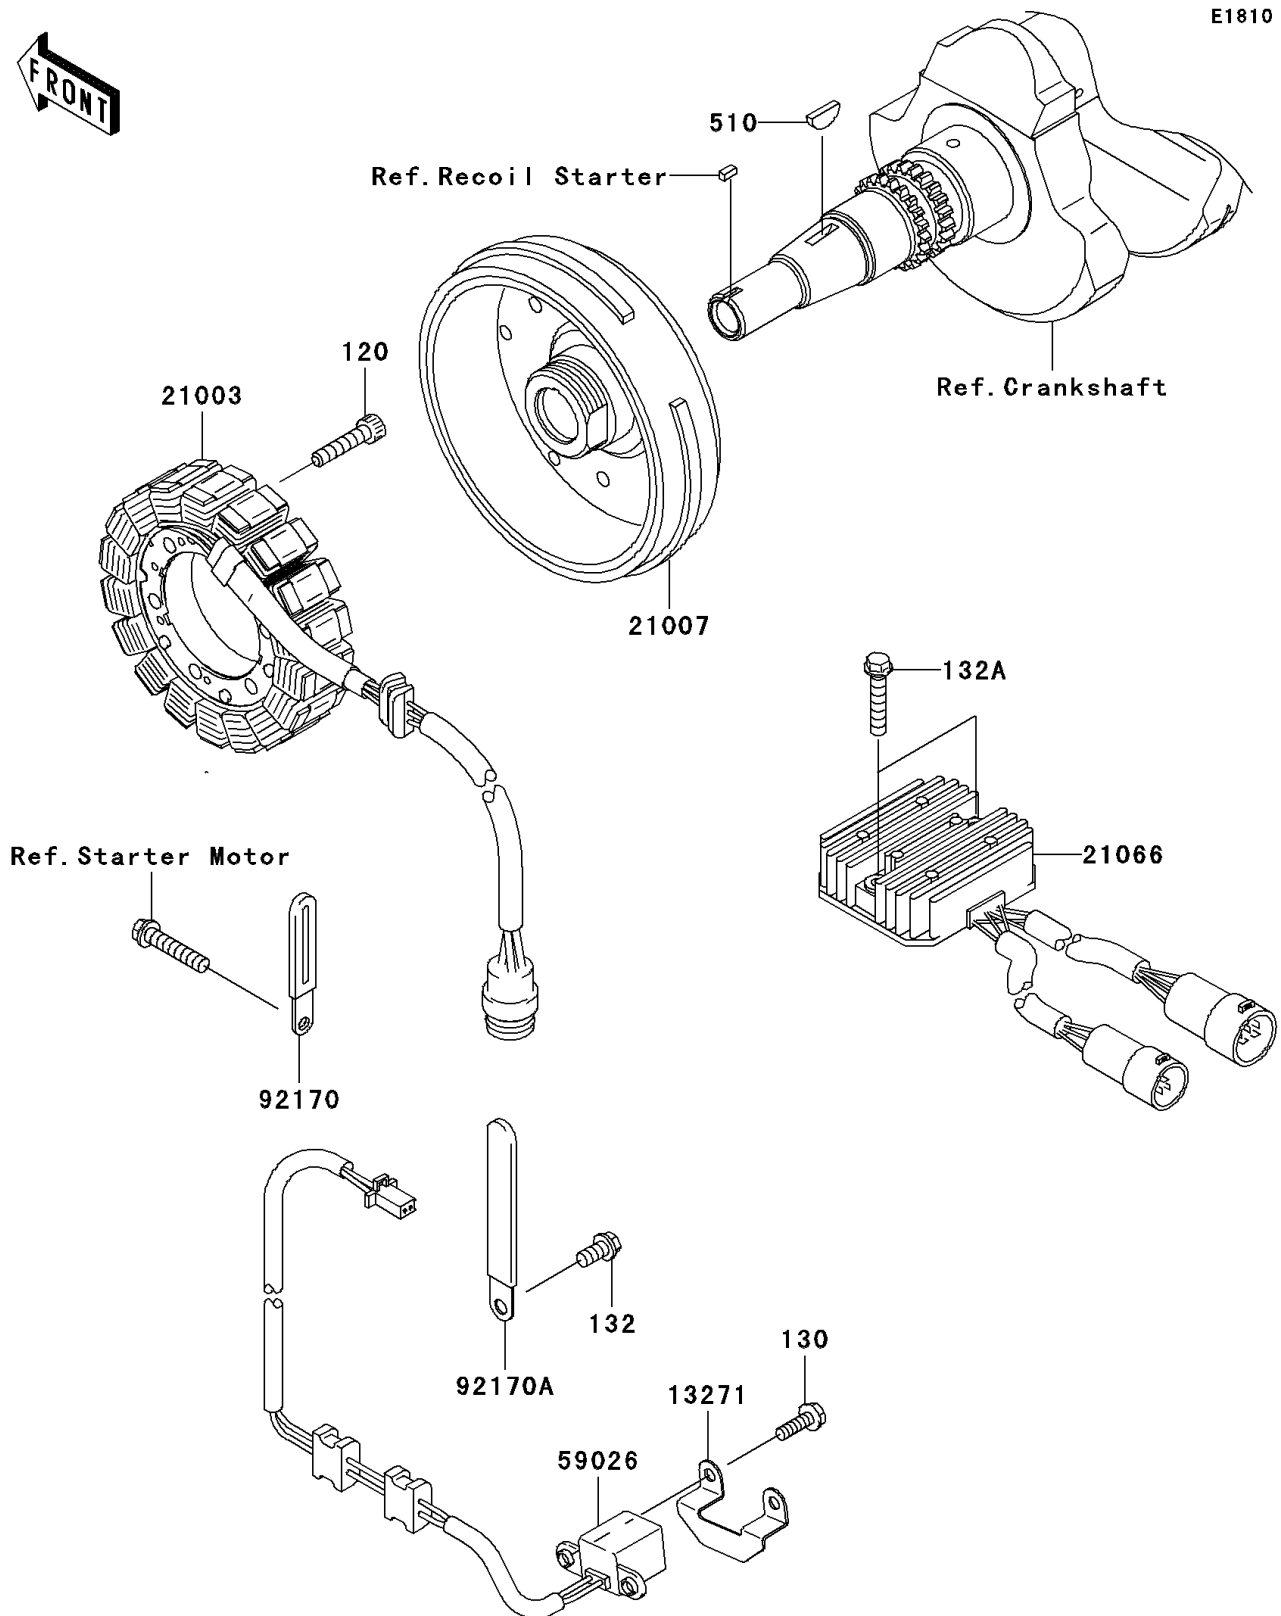

2004 Prairie 700 4x4 Hardwoods Green HD

PARTS DIAGRAM

Generator

2004 Prairie 700 4x4 Hardwoods Green HD

Kawasaki
Let the Good Times Roll®

PARTS LIST

Generator

ITEM NAME	PART NUMBER	QUANTITY
BOLT-SOCKET,6X28 (Ref # 120)	120P0628	3
BOLT-FLANGED,5X16 (Ref # 130)	130G0516	2
BOLT-FLANGED-SMALL,6X12 (Ref # 132)	132Y0612	1
BOLT-FLANGED-SMALL,6X30 (Ref # 132A)	132Y0630	2
KEY-WOODRUFF (Ref # 510)	510A4200	1
PLATE (Ref # 13271)	13271-1369	1
STATOR (Ref # 21003)	21003-1359	1
ROTOR (Ref # 21007)	21007-1367	1
REGULATOR-VOLTAGE (Ref # 21066)	21066-1112	1
COIL-PULSING (Ref # 59026)	59026-1159	1
CLAMP (Ref # 92170)	92170-1514	1
CLAMP (Ref # 92170A)	92170-1925	1