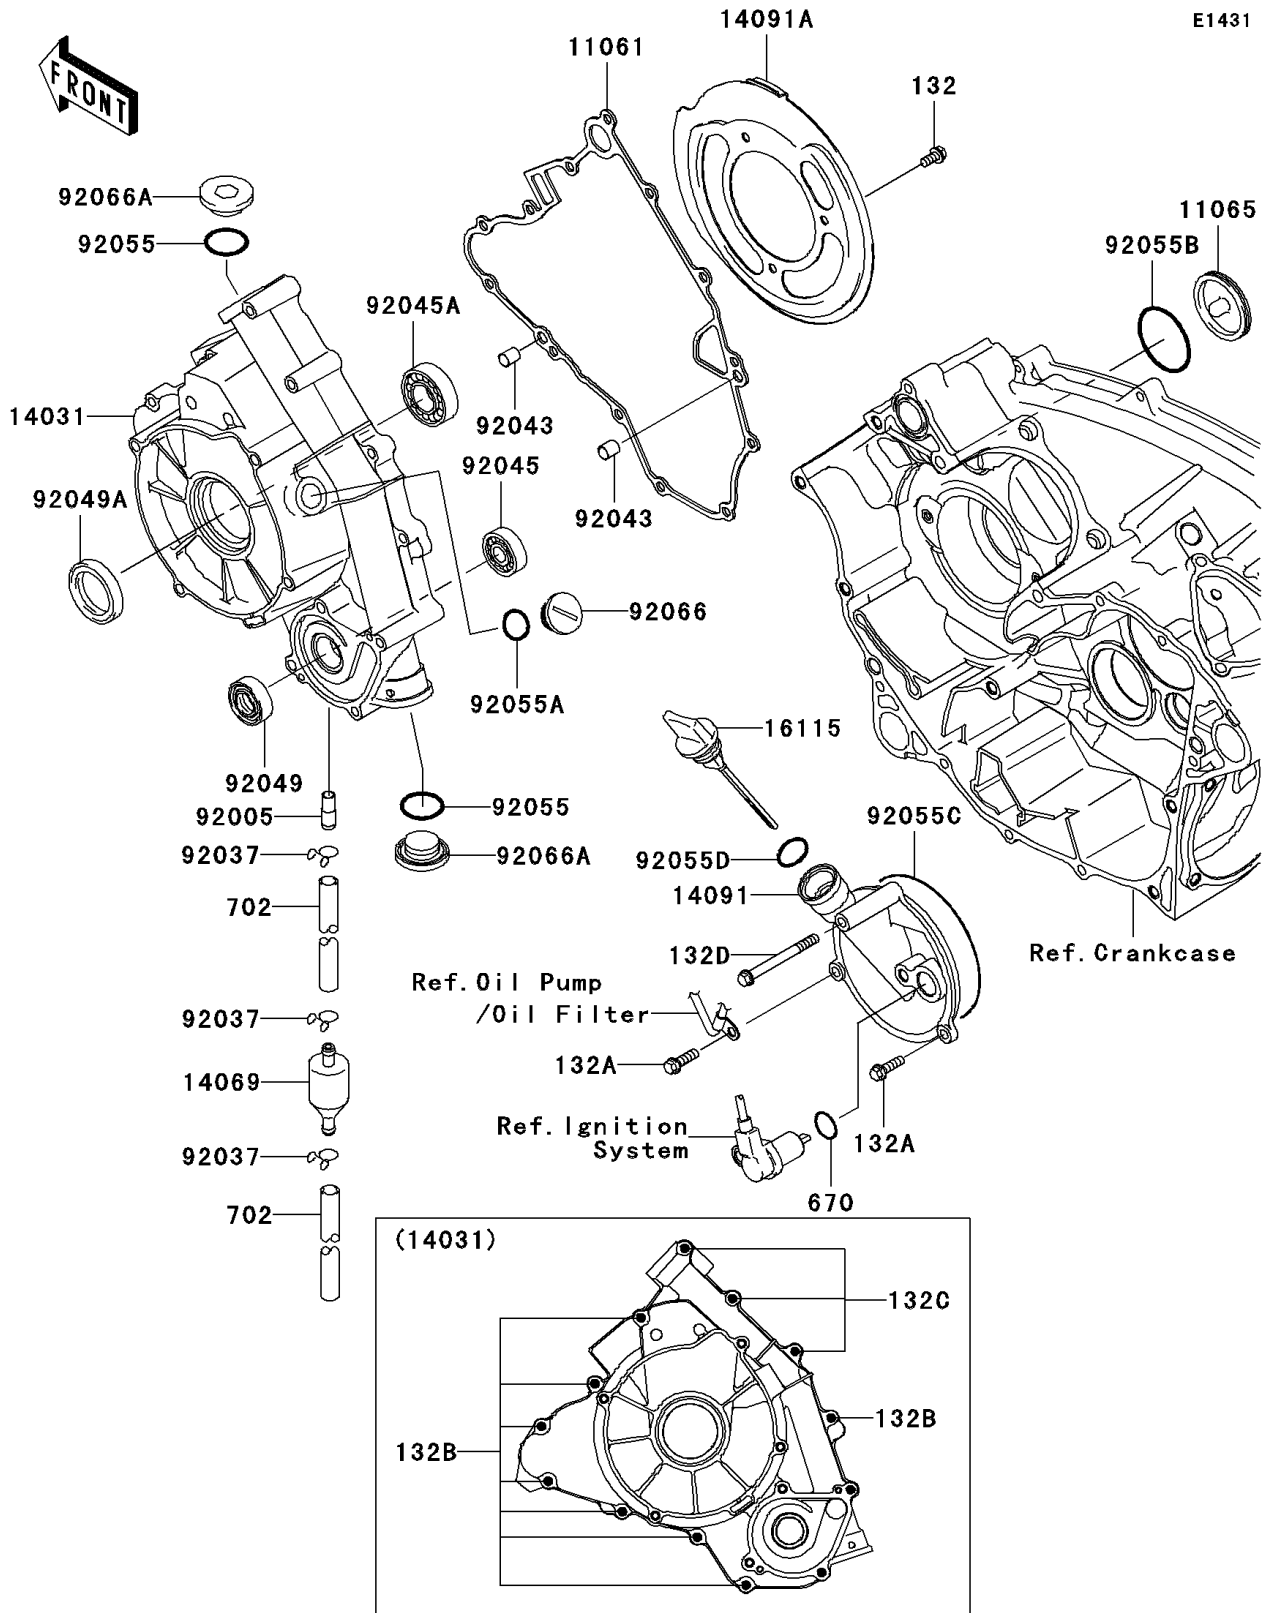

2004 Prairie 700 4x4 Hardwoods Green HD

PARTS DIAGRAM

Engine Cover(s)

2004 Prairie 700 4x4 Hardwoods Green HD

Kawasaki
Let the Good Times Roll®

PARTS LIST

Engine Cover(s)

ITEM NAME	PART NUMBER	QUANTITY
BOLT-FLANGED-SMALL,6X12 (Ref # 132)	132Y0612	3
BOLT-FLANGED-SMALL,6X20 (Ref # 132A)	132Y0620	2
BOLT-FLANGED-SMALL,6X30 (Ref # 132B)	132Y0630	8
BOLT-FLANGED-SMALL,6X55 (Ref # 132C)	132Y0655	3
BOLT-FLANGED-SMALL,6X65 (Ref # 132D)	132Y0665	1
O RING (Ref # 670)	670D2018	1
TUBE-RUBBER,7X10X35 (Ref # 702)	702A07035	2
GASKET (Ref # 11061)	11061-1119	1
CAP (Ref # 11065)	11065-1151	1
COVER-GENERATOR (Ref # 14031)	14031-0030	1
BREATHER (Ref # 14069)	14069-1051	1
COVER (Ref # 14091)	14091-1365	1
COVER,BELT CONVERTER (Ref # 14091A)	14091-1571	1
CAP-OIL FILLER (Ref # 16115)	16115-1072	1
FITTING (Ref # 92005)	92005-1369	1
CLAMP,TUBE (Ref # 92037)	92037-147	3
PIN,6.2X8X14 (Ref # 92043)	92043-1263	2
BEARING-BALL,6901 (Ref # 92045)	92045-1246	1
BEARING-BALL (Ref # 92045A)	92045-1403	1
SEAL-OIL,SC 12X22X5 (Ref # 92049)	92049-1228	1
SEAL-OIL,HTC 28X45X7 (Ref # 92049A)	92049-1576	1
RING-O,25.7X2.4 (Ref # 92055)	92055-1136	2
RING-O,20X2 (Ref # 92055A)	92055-1146	1
RING-O,44.7X2.4 (Ref # 92055B)	92055-1279	1
RING-O,99.5X2.0 (Ref # 92055C)	92055-1632	1
RING-O,20X3 (Ref # 92055D)	92055-2185	1
PLUG,COVER (Ref # 92066)	92066-0011	1
PLUG,25X8 (Ref # 92066A)	92066-0012	2