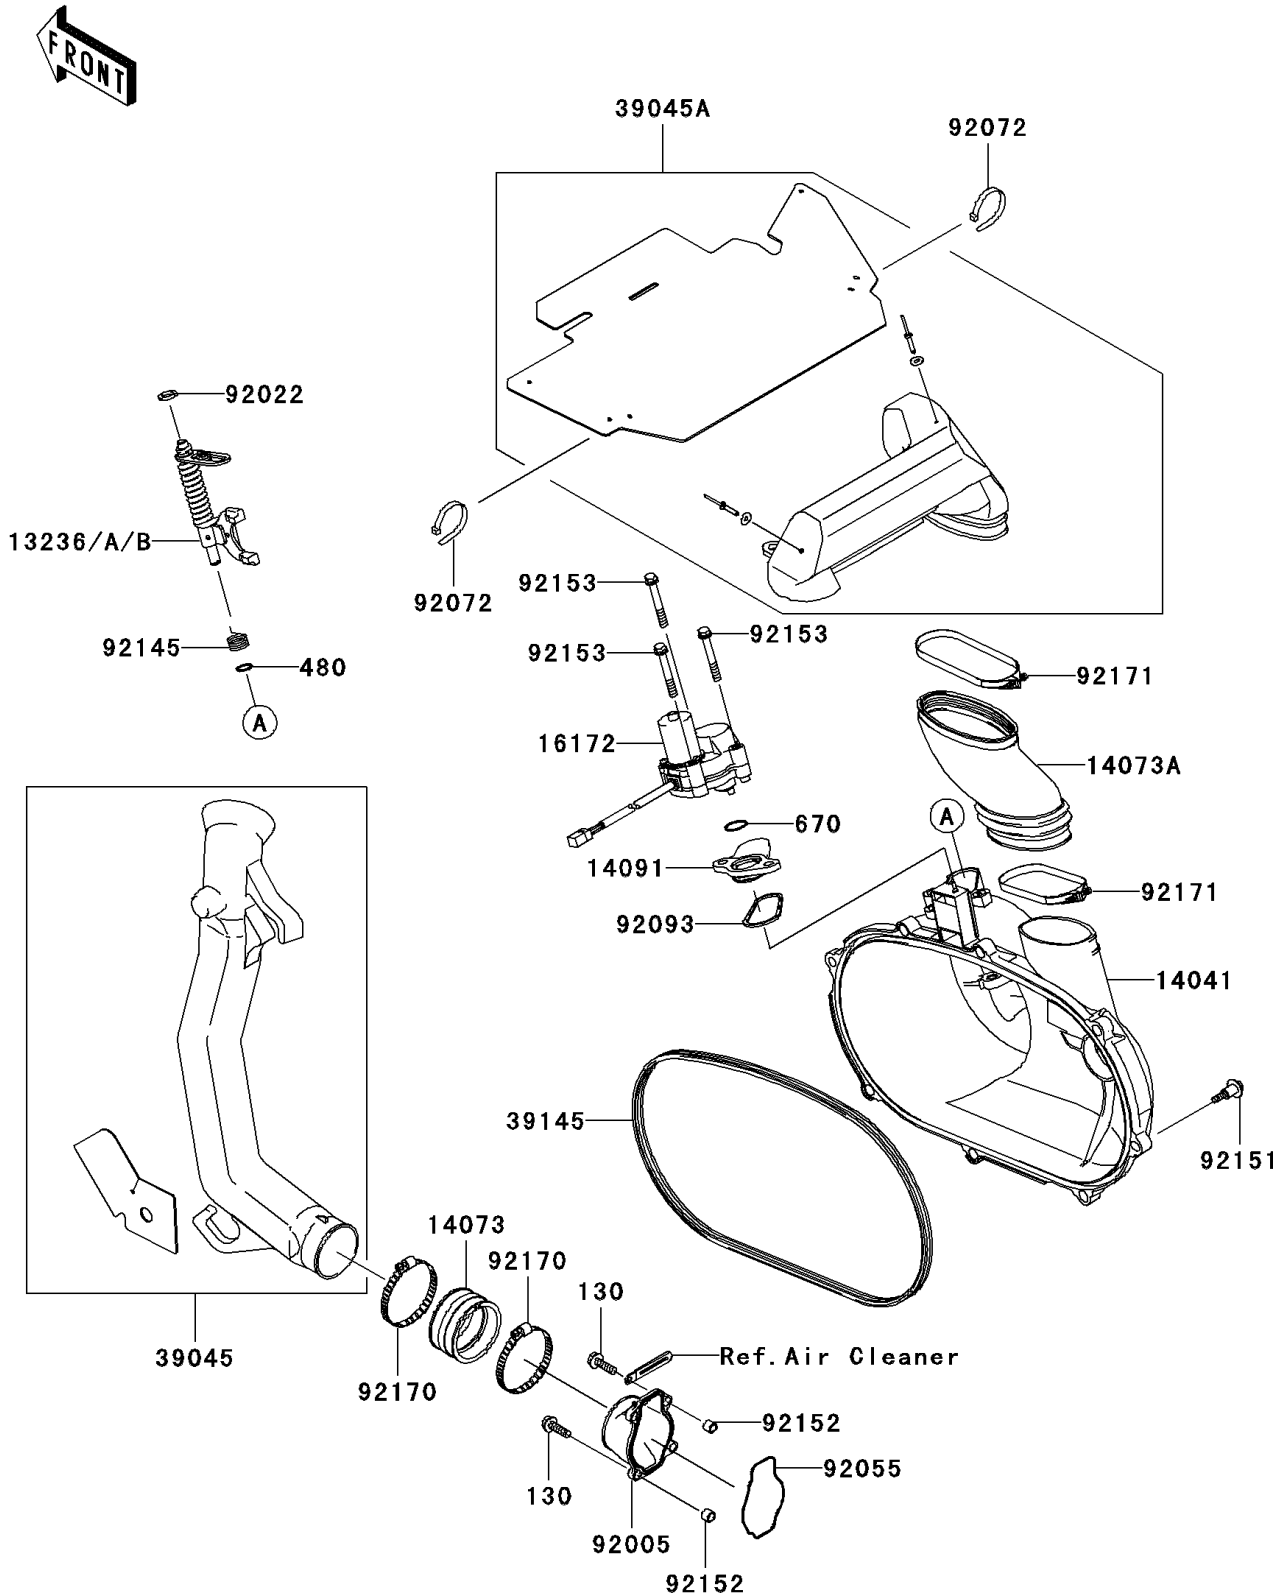

2004 Prairie 700 4x4 Hardwoods Green HD

PARTS DIAGRAM

Converter Cover

E1393

2004 Prairie 700 4x4 Hardwoods Green HD

PARTS LIST

Converter Cover

ITEM NAME	PART NUMBER	QUANTITY
-----------	-------------	----------
