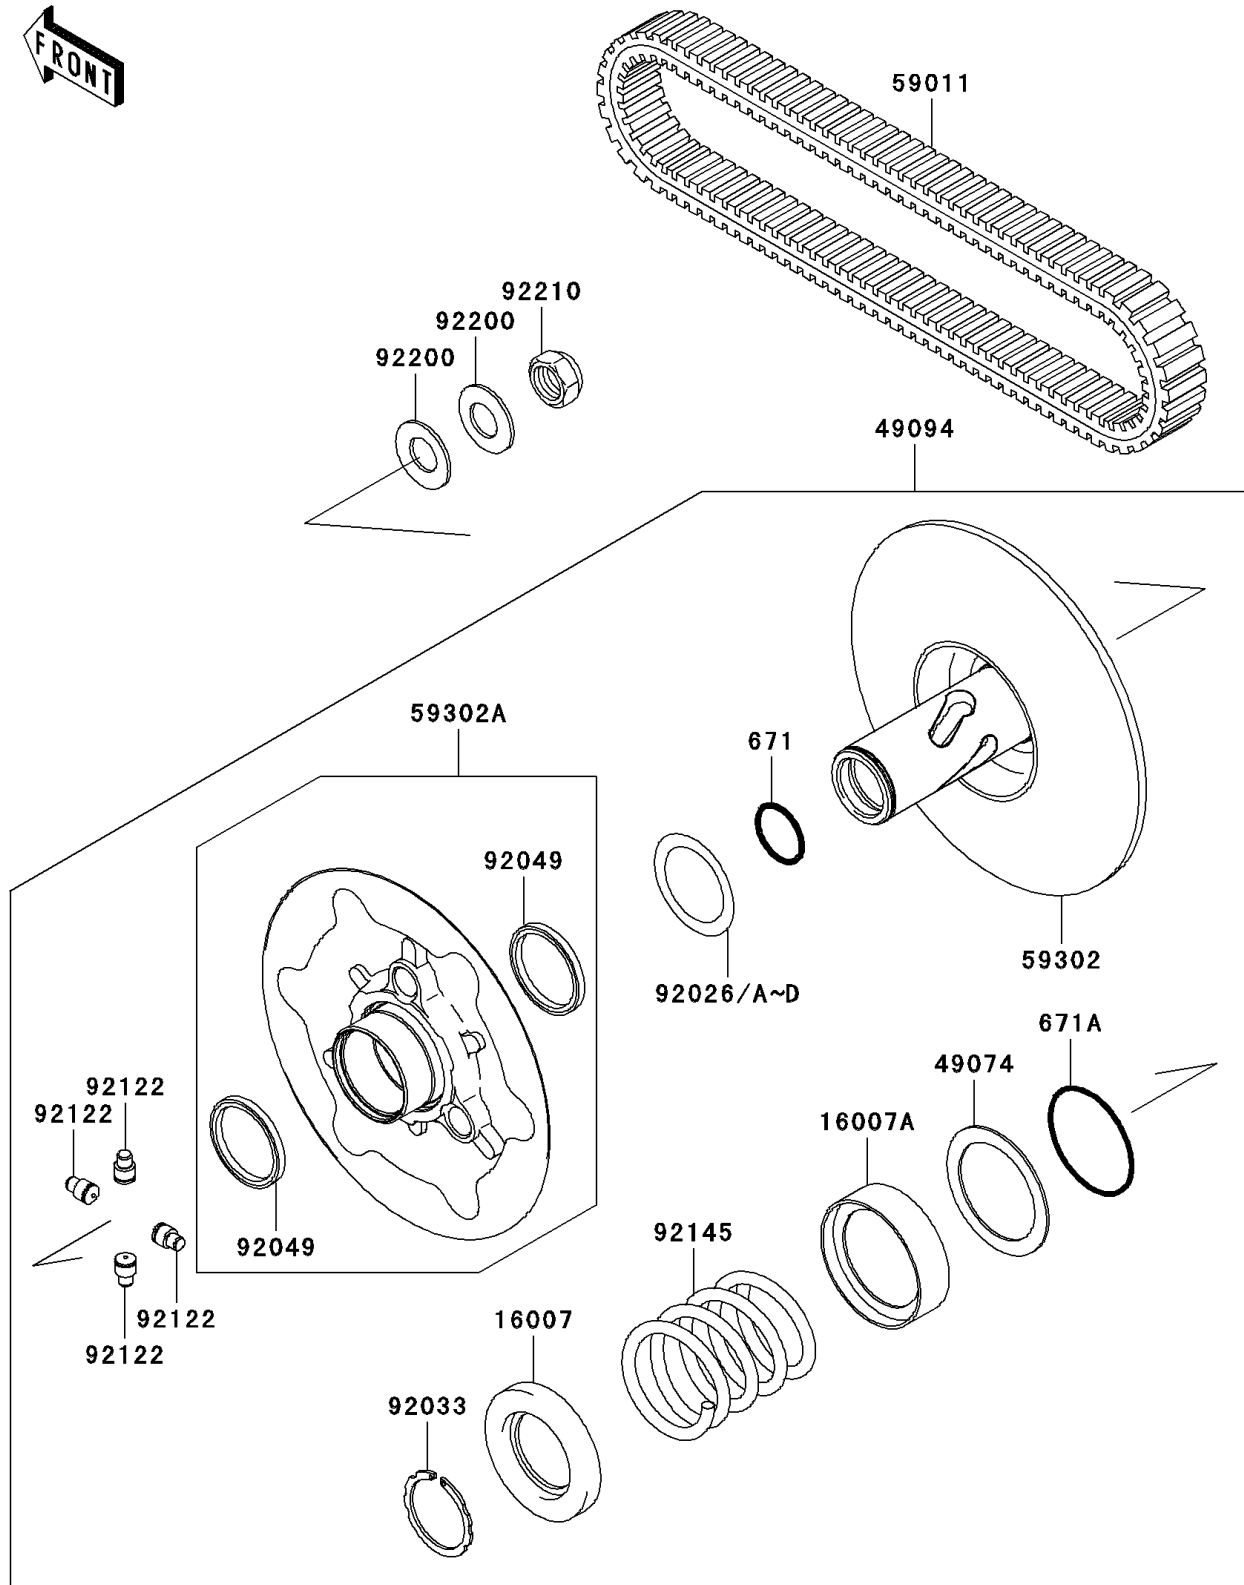

2005 Prairie 700 4x4 Hardwoods Green HD

PARTS DIAGRAM

Driven Converter/Drive Belt

E1392

2005 Prairie 700 4x4 Hardwoods Green HD

PARTS LIST

Driven Converter/Drive Belt

ITEM NAME	PART NUMBER	QUANTITY
-----------	-------------	----------
