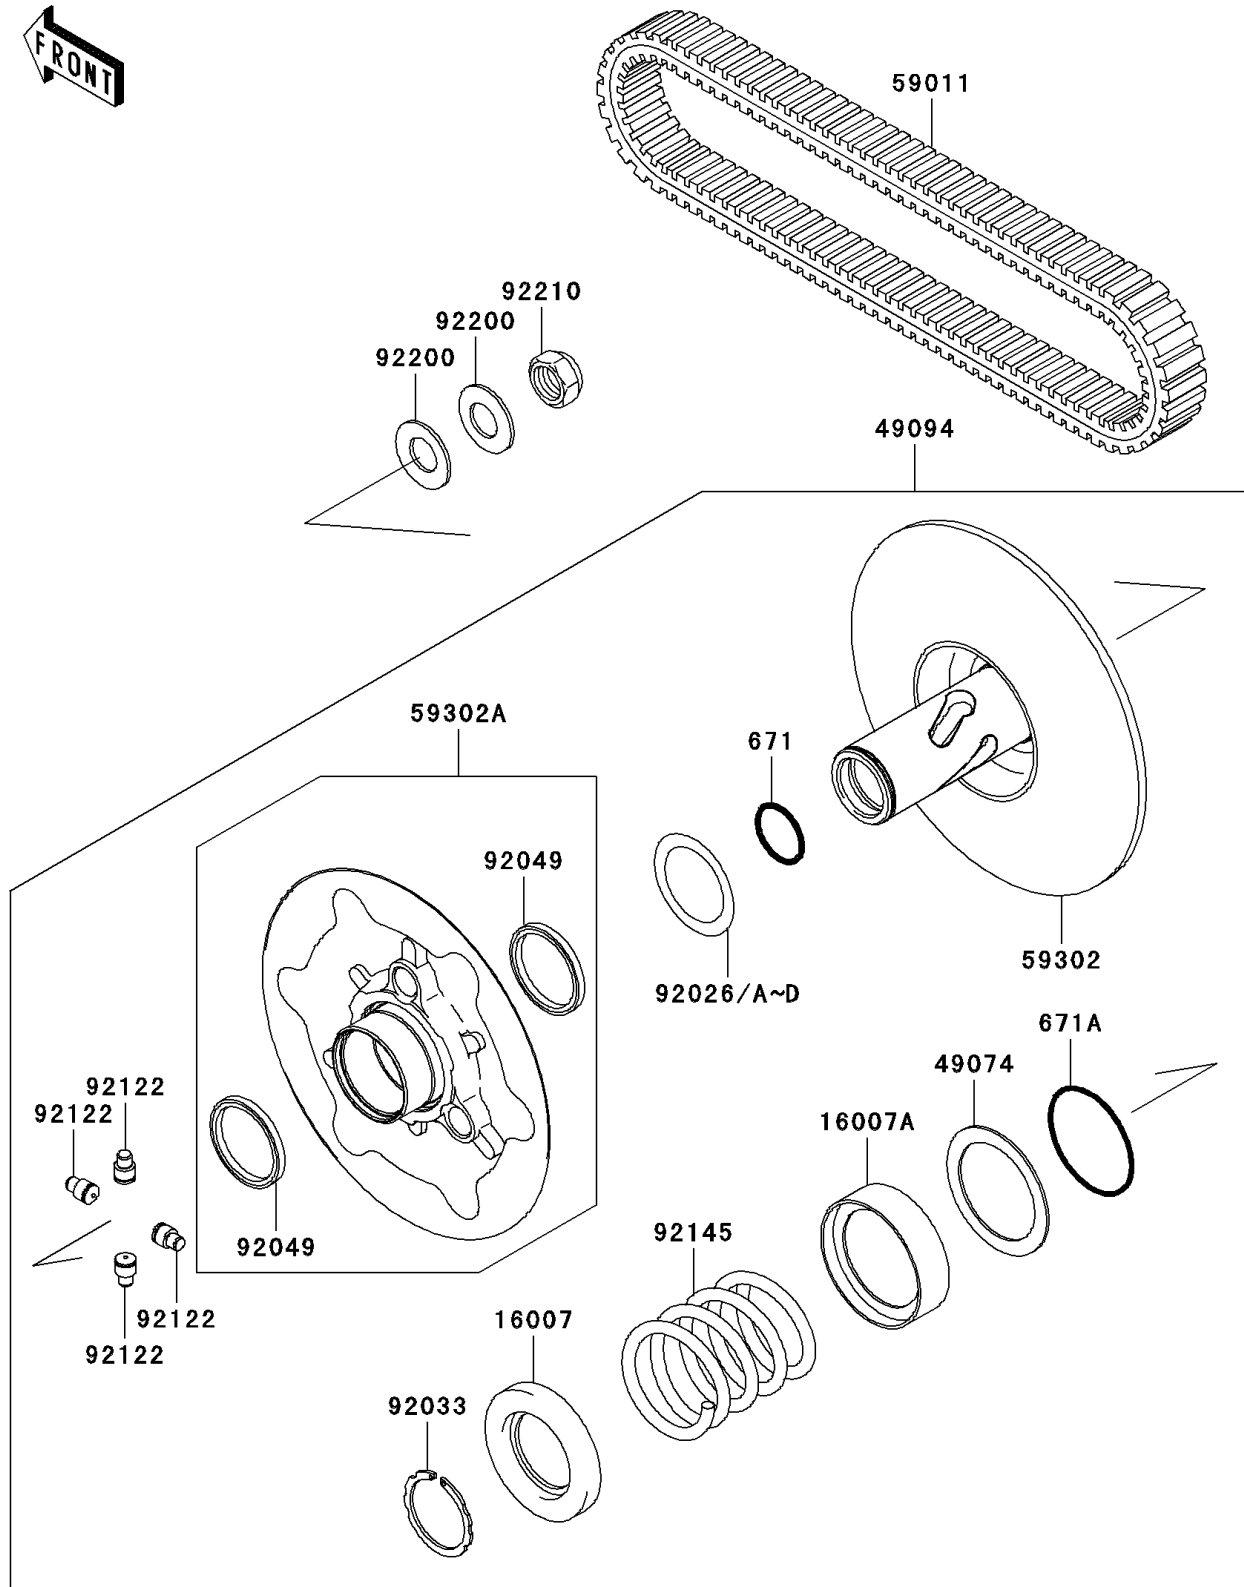

2004 Prairie 700 4x4 Hardwoods Green HD

PARTS DIAGRAM

Driven Converter/Drive Belt

E1392

2004 Prairie 700 4x4 Hardwoods Green HD

PARTS LIST

Driven Converter/Drive Belt

ITEM NAME	PART NUMBER	QUANTITY
-----------	-------------	----------
