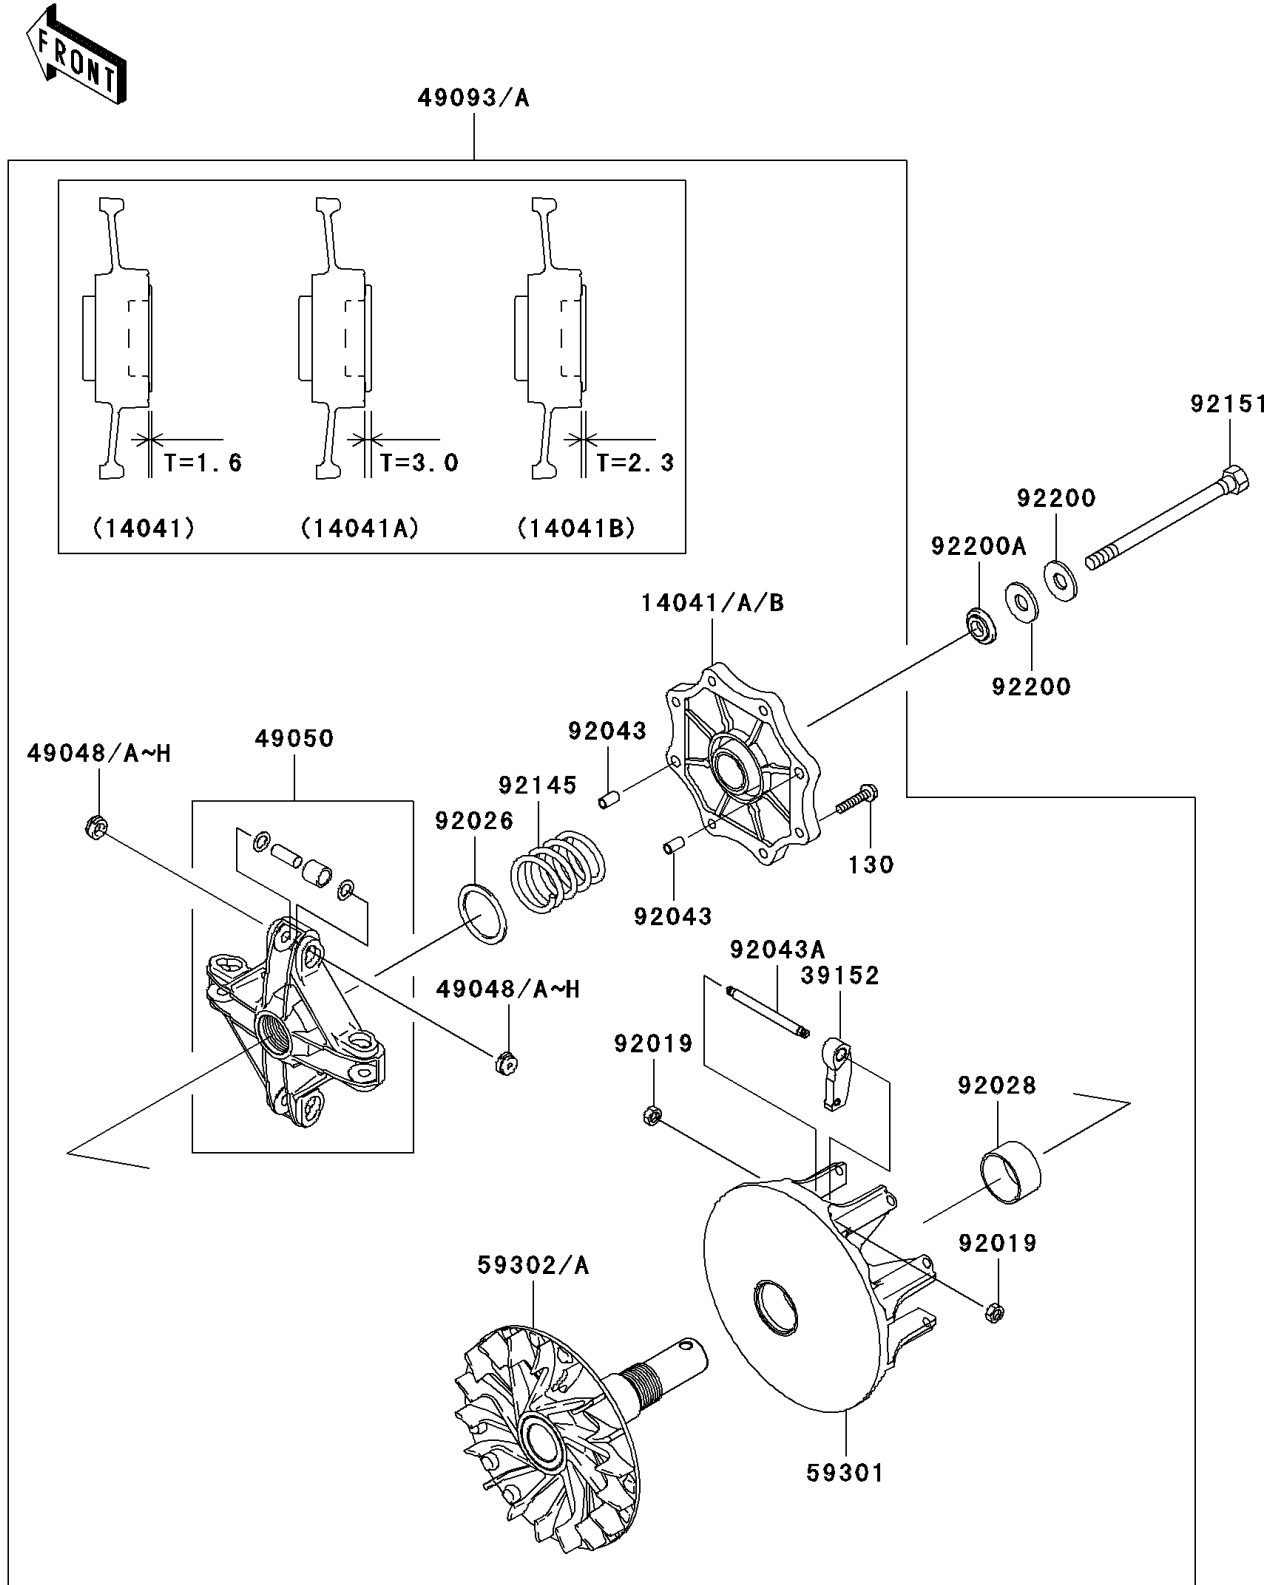

2005 Prairie 700 4x4 Hardwoods Green HD

PARTS DIAGRAM

Drive Converter

E1391

2005 Prairie 700 4x4 Hardwoods Green HD

PARTS LIST

Drive Converter

ITEM NAME	PART NUMBER	QUANTITY
-----------	-------------	----------
