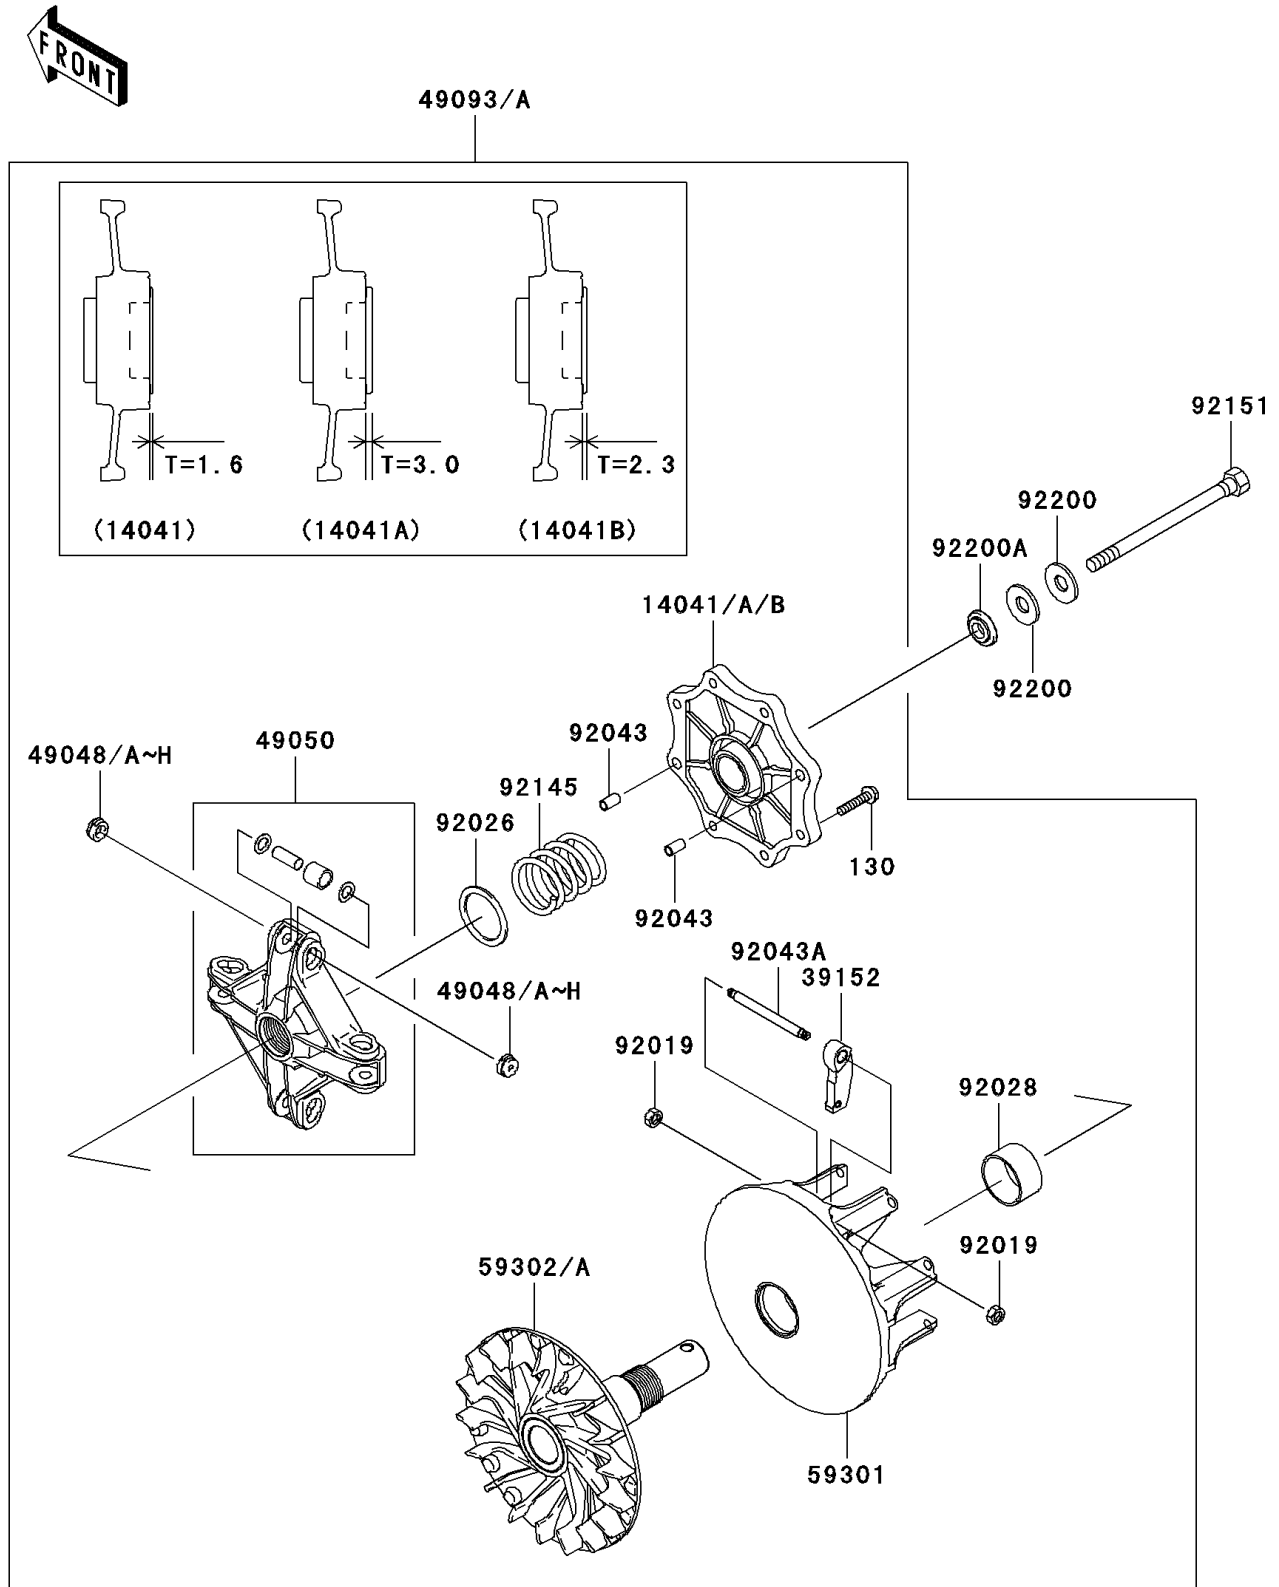

2004 Prairie 700 4x4 Hardwoods Green HD

PARTS DIAGRAM

Drive Converter

E1391

2004 Prairie 700 4x4 Hardwoods Green HD

Kawasaki
Let the Good Times Roll®

PARTS LIST

Drive Converter

ITEM NAME	PART NUMBER	QUANTITY
BOLT-FLANGED (Ref # 130)	130T0630	8
COVER-COMP,RED (Ref # 14041)	14041-1159	AR
COVER-COMP,BLUE (Ref # 14041A)	14041-1160	AR
COVER-COMP,STD (Ref # 14041B)	14041-1161	AR
WEIGHT-RAMP (Ref # 39152)	39152-1081	4
SHOE,T=7.2 (Ref # 49048)	49048-1087	AR
SHOE,T=7.3 (Ref # 49048A)	49048-1088	AR
SHOE,T=7.4 (Ref # 49048B)	49048-1089	AR
SHOE,T=7.5 (Ref # 49048C)	49048-1090	AR
SHOE,T=7.6 (Ref # 49048D)	49048-1091	AR
SHOE,T=7.7 (Ref # 49048E)	49048-1092	AR
SHOE,T=7.8 (Ref # 49048F)	49048-1093	AR
SHOE,T=7.9 (Ref # 49048G)	49048-1094	AR
SHOE,T=8.0 (Ref # 49048H)	49048-1095	AR
SPIDER (Ref # 49050)	49050-1081	1
CONVERTER-ASSY-DRIVE (Ref # 49093)	49093-0002	1
SHEAVE-MOVABLE (Ref # 59301)	59301-1070	1
SHEAVE-COMP (Ref # 59302A)	59302-1106	1
NUT,LOCK,6MM (Ref # 92019)	92019-008	8
SPACER,39X49.5X1.0 (Ref # 92026)	92026-1603	1
BUSHING (Ref # 92028)	92028-1975	1
PIN,6.2X8X14 (Ref # 92043)	92043-1263	2
PIN (Ref # 92043A)	92043-1688	4
SPRING (Ref # 92145)	92145-0021	1
BOLT (Ref # 92151)	92151-1393	1
WASHER,SPRING (Ref # 92200)	92200-1504	2
WASHER (Ref # 92200A)	92200-1634	1