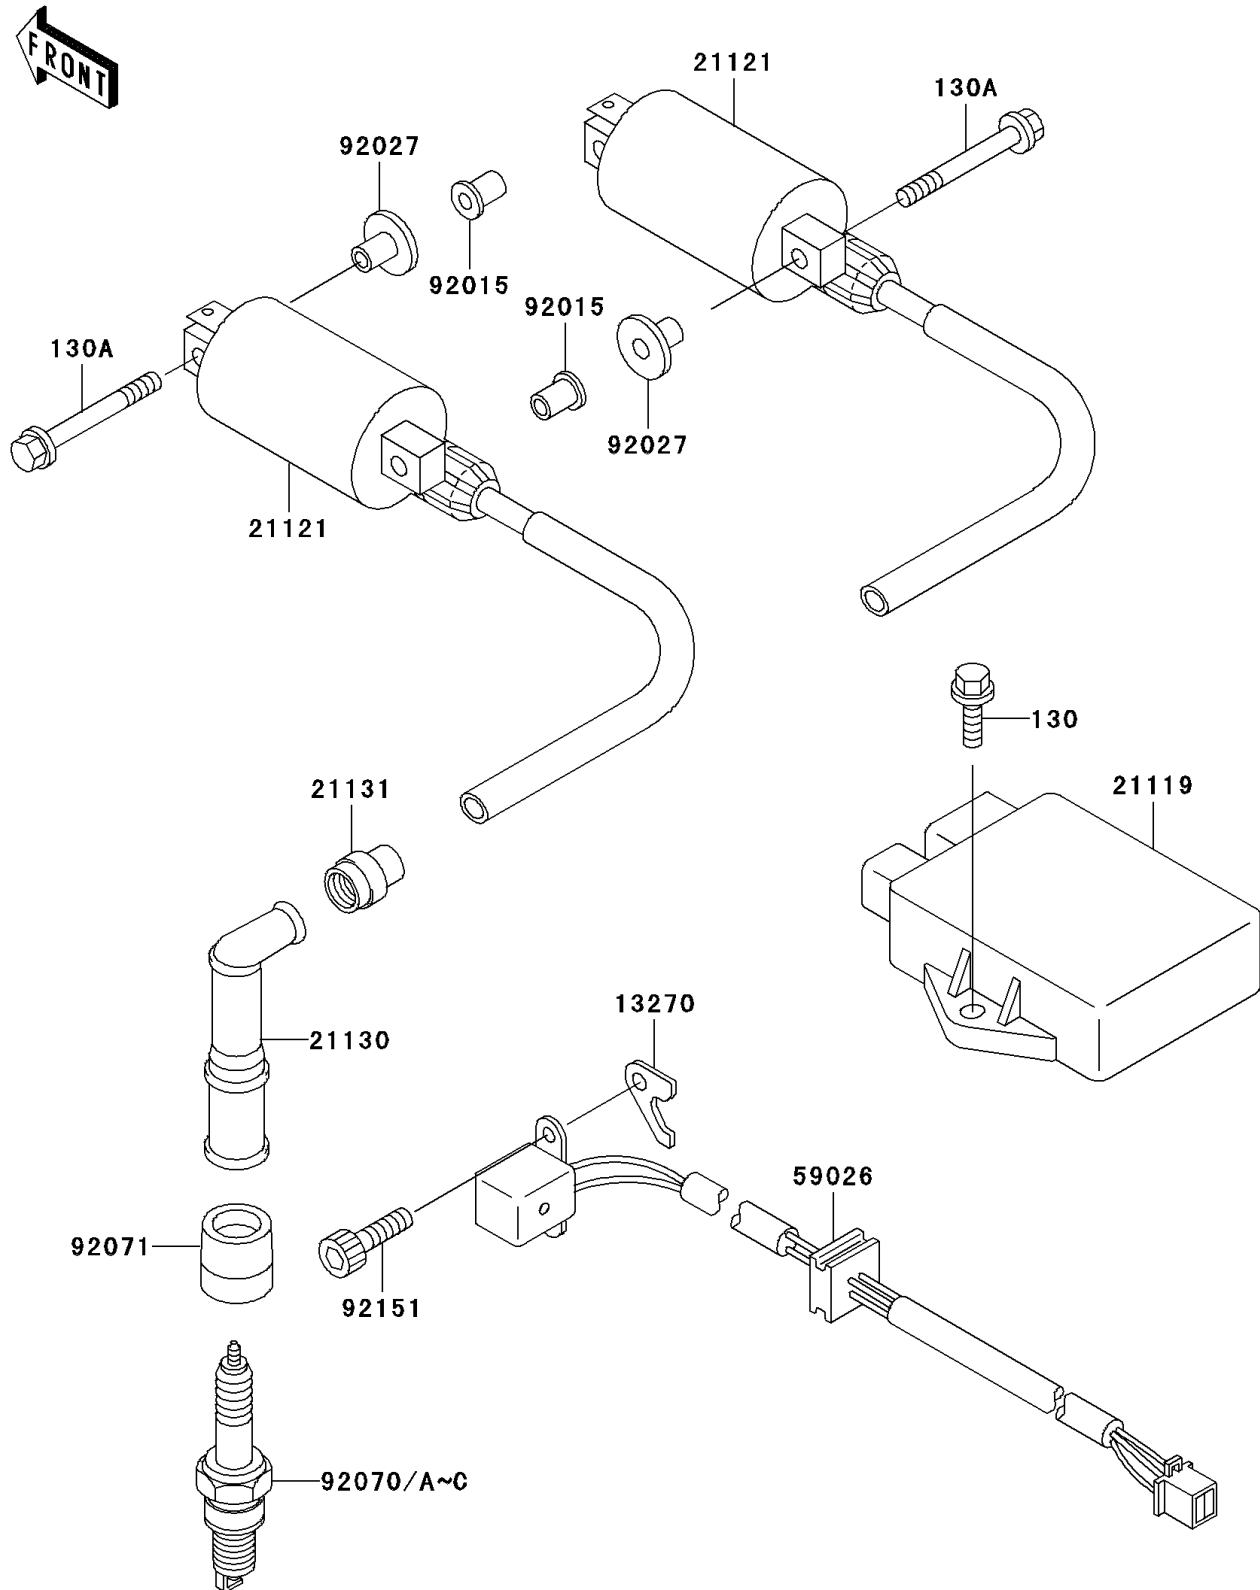

2009 Vulcan® 500 LTD

PARTS DIAGRAM

Ignition System

E1830

2009 Vulcan[®] 500 LTD

PARTS LIST

Ignition System

ITEM NAME

PART NUMBER

QUANTITY
