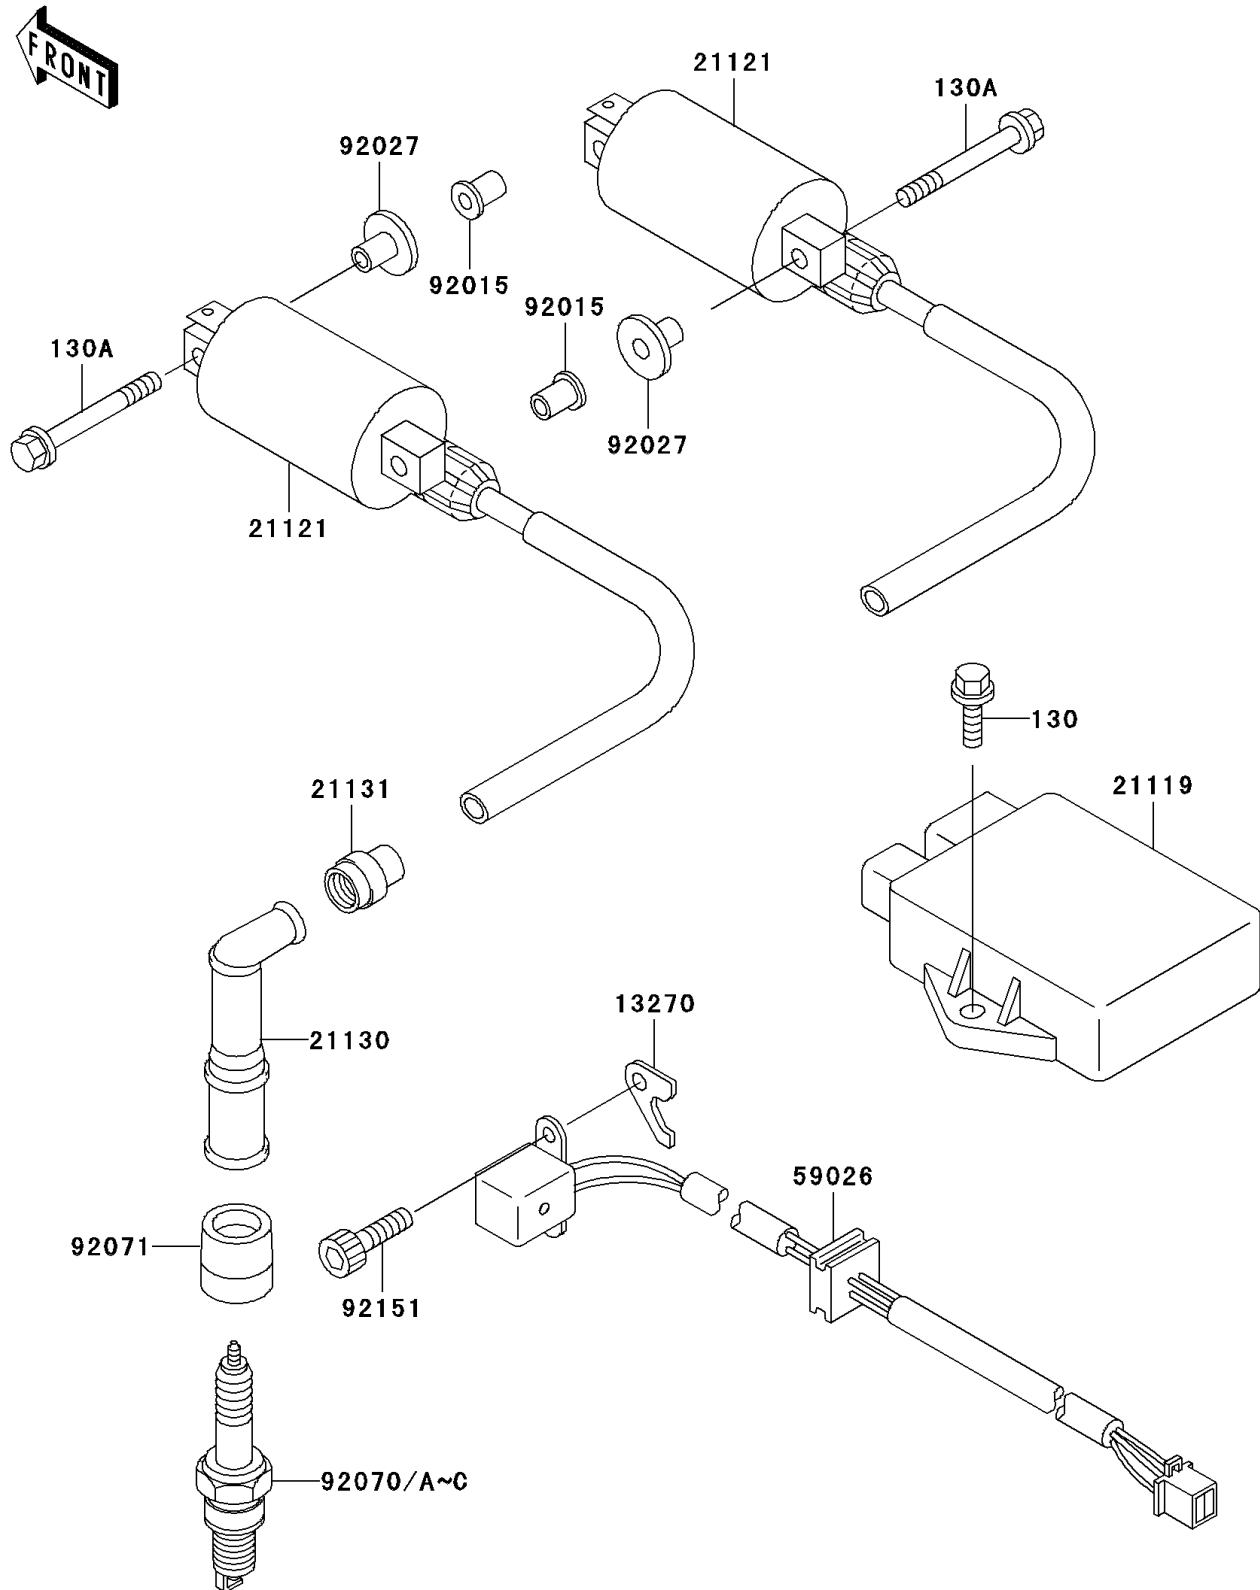

2006 Vulcan 500 LTD

PARTS DIAGRAM

Ignition System

E1830

2006 Vulcan 500 LTD

PARTS LIST

Ignition System

ITEM NAME	PART NUMBER	QUANTITY
-----------	-------------	----------
