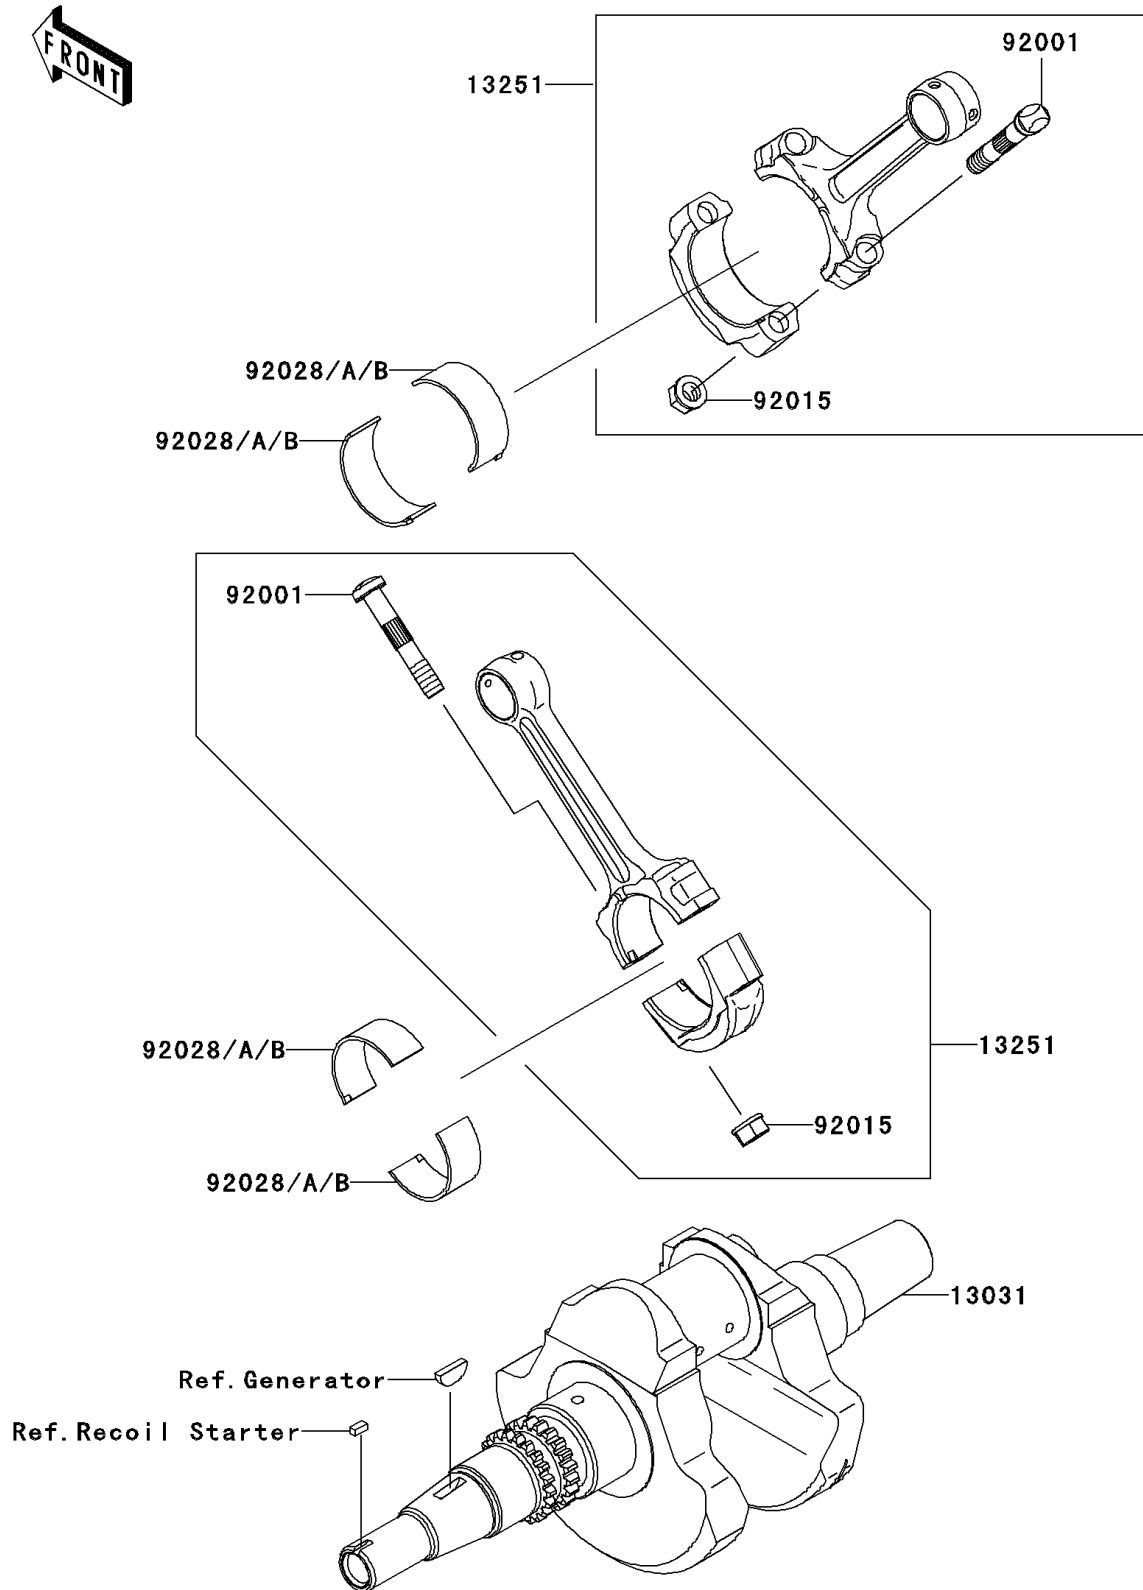

## PARTS DIAGRAM

### Crankshaft

E1321

## PARTS LIST

### Crankshaft

ITEM NAME	PART NUMBER	QUANTITY
CRANKSHAFT-COMP (Ref # 13031)	13031-0030	1
ROD-ASSY-CONNECTING (Ref # 13251)	13251-1143	2
BOLT,CONNECTING ROD (Ref # 92001)	92001-1980	4
NUT,FLANGED,8MM (Ref # 92015)	92015-1311	4
BUSHING,CONNECTING ROD,GREEN (Ref # 92028)	92028-1961	AR
BUSHING,CONNECTING ROD,YELLOW (Ref # 92028A)	92028-1962	4
BUSHING,CONNECTING ROD,BROWN (Ref # 92028B)	92028-1963	AR