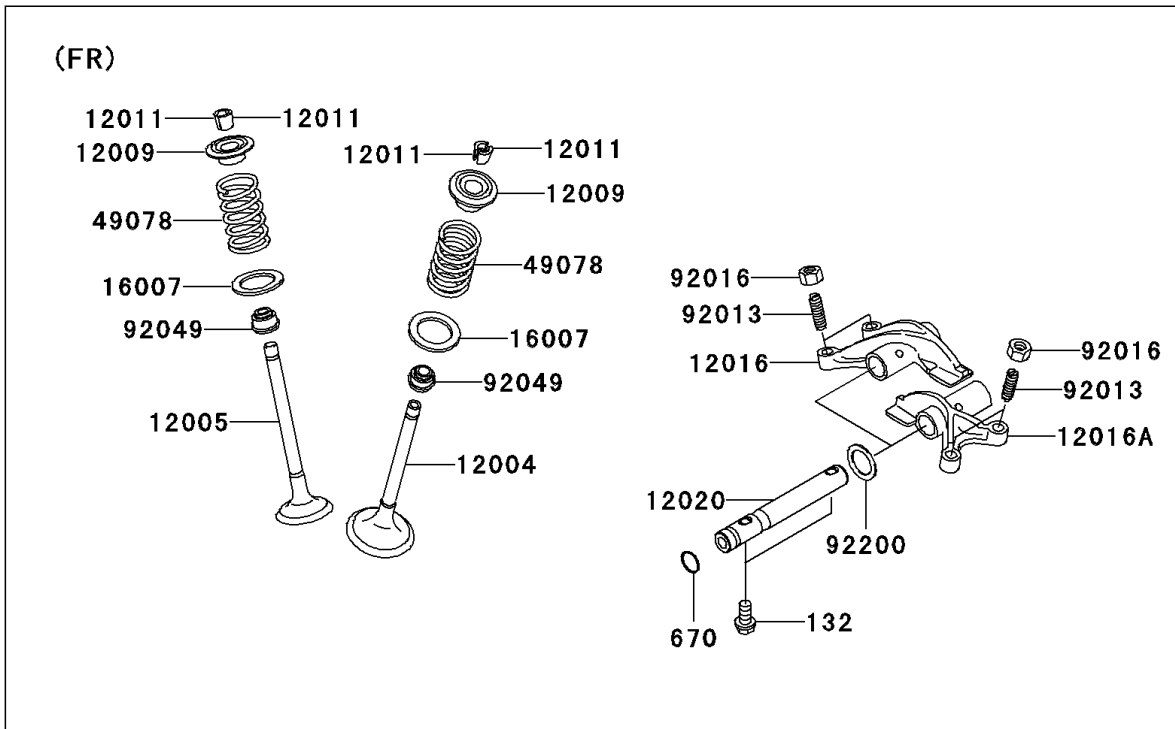

2004 Prairie 700 4x4 Hardwoods Green HD

PARTS DIAGRAM

Valve(s)(B1)

E1210

2004 Prairie 700 4x4 Hardwoods Green HD

PARTS LIST

Valve(s)(B1)

ITEM NAME

PART NUMBER

QUANTITY
