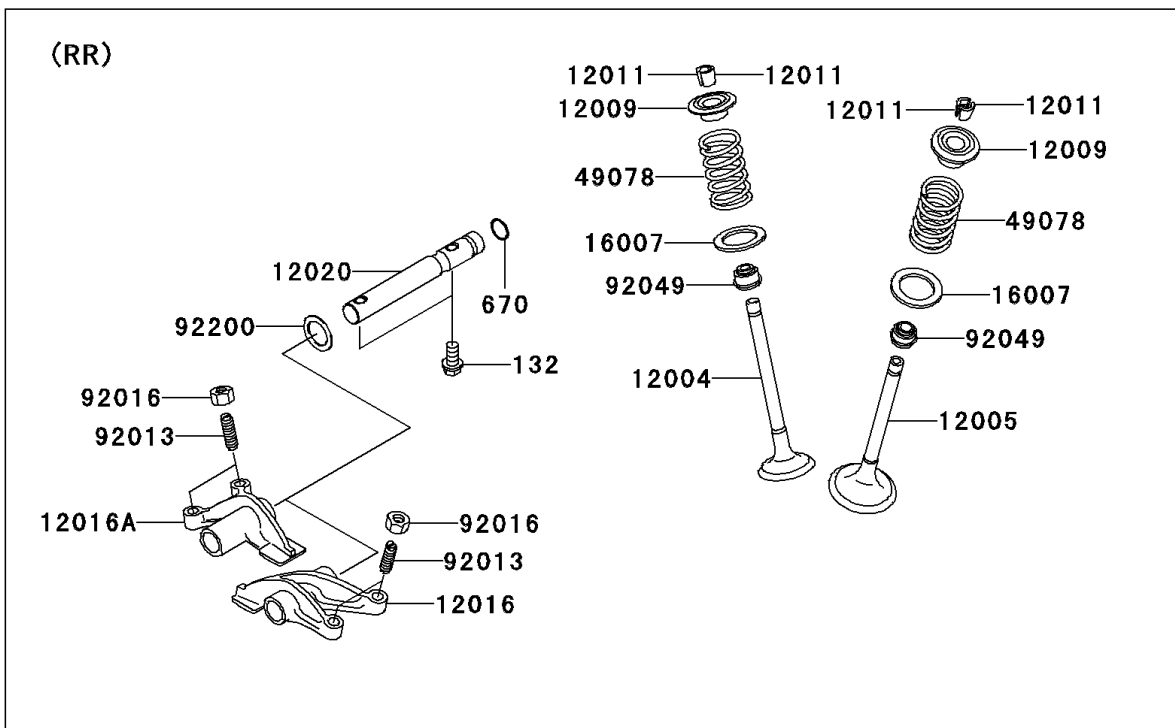

2004 Prairie 700 4x4 Hardwoods Green HD

PARTS DIAGRAM

Valve(s)(B1)

E1210

2004 Prairie 700 4x4 Hardwoods Green HD

PARTS LIST

Valve(s)(B1)

ITEM NAME

PART NUMBER

QUANTITY
