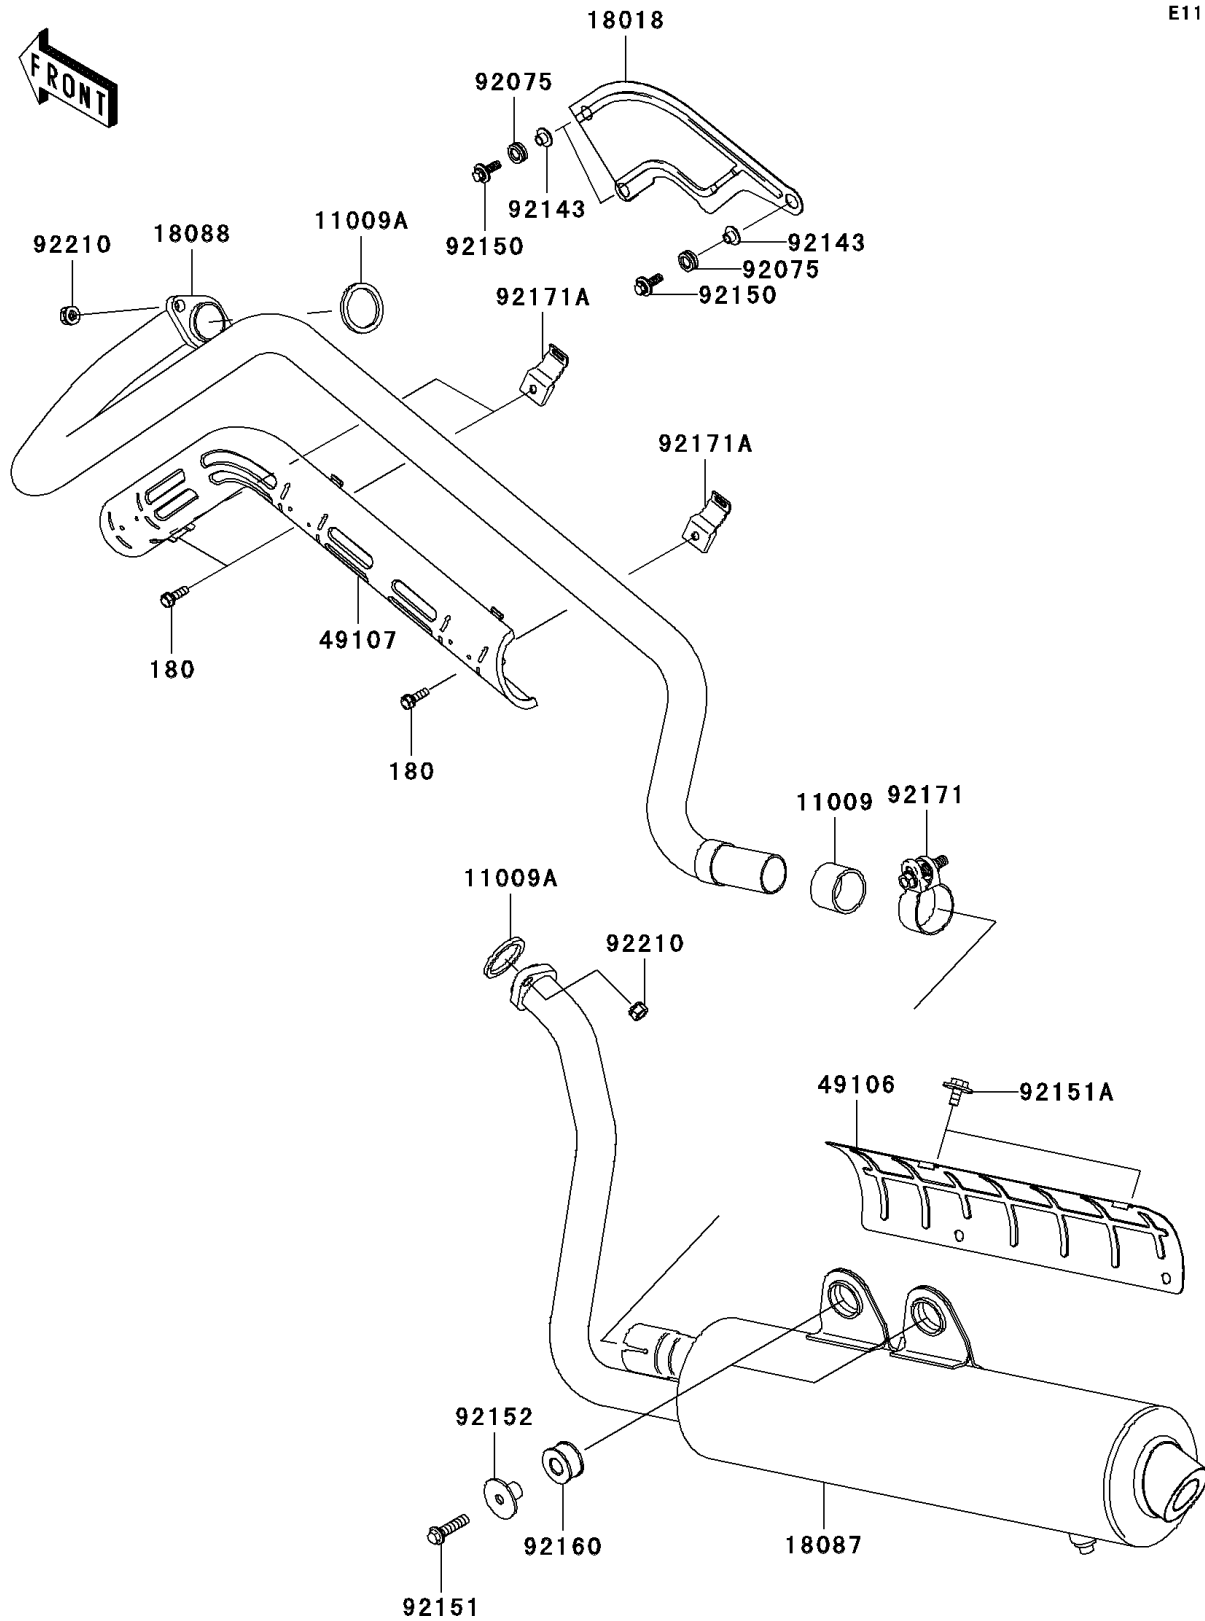

2004 Prairie 700 4x4 Hardwoods Green HD

PARTS DIAGRAM

Muffler(s)

E1140

2004 Prairie 700 4x4 Hardwoods Green HD

Kawasaki
Let the Good Times Roll®

PARTS LIST

Muffler(s)

ITEM NAME	PART NUMBER	QUANTITY
BOLT-UPSET-WS,6X20 (Ref # 180)	180Y0620	3
GASKET,MUFFLER CONNECTING (Ref # 11009)	11009-1865	1
GASKET,EXHAUST HOLDER (Ref # 11009A)	11009-1894	2
PLATE-HEAT GUARD (Ref # 18018)	18018-1134	1
MUFFLER (Ref # 18087)	18087-0077	1
PIPE-EXHAUST (Ref # 18088)	18088-1140	1
COVER-MUFFLER (Ref # 49106)	49106-1291	1
COVER-EXHAUST PIPE (Ref # 49107)	49107-1210	1
DAMPER (Ref # 92075)	92075-1947	3
COLLAR (Ref # 92143)	92143-1057	3
BOLT,FLANGED,6X20 (Ref # 92150)	92150-1633	3
BOLT,8X32 (Ref # 92151)	92151-1446	2
BOLT,UPSET-WP,6X12 (Ref # 92151A)	92151-1944	4
COLLAR,MUFFLER (Ref # 92152)	92152-1152	2
DAMPER,MUFFLER (Ref # 92160)	92160-1990	2
CLAMP (Ref # 92171)	92171-1330	1
CLAMP (Ref # 92171A)	92171-1357	3
NUT,8MM (Ref # 92210)	92210-1242	4