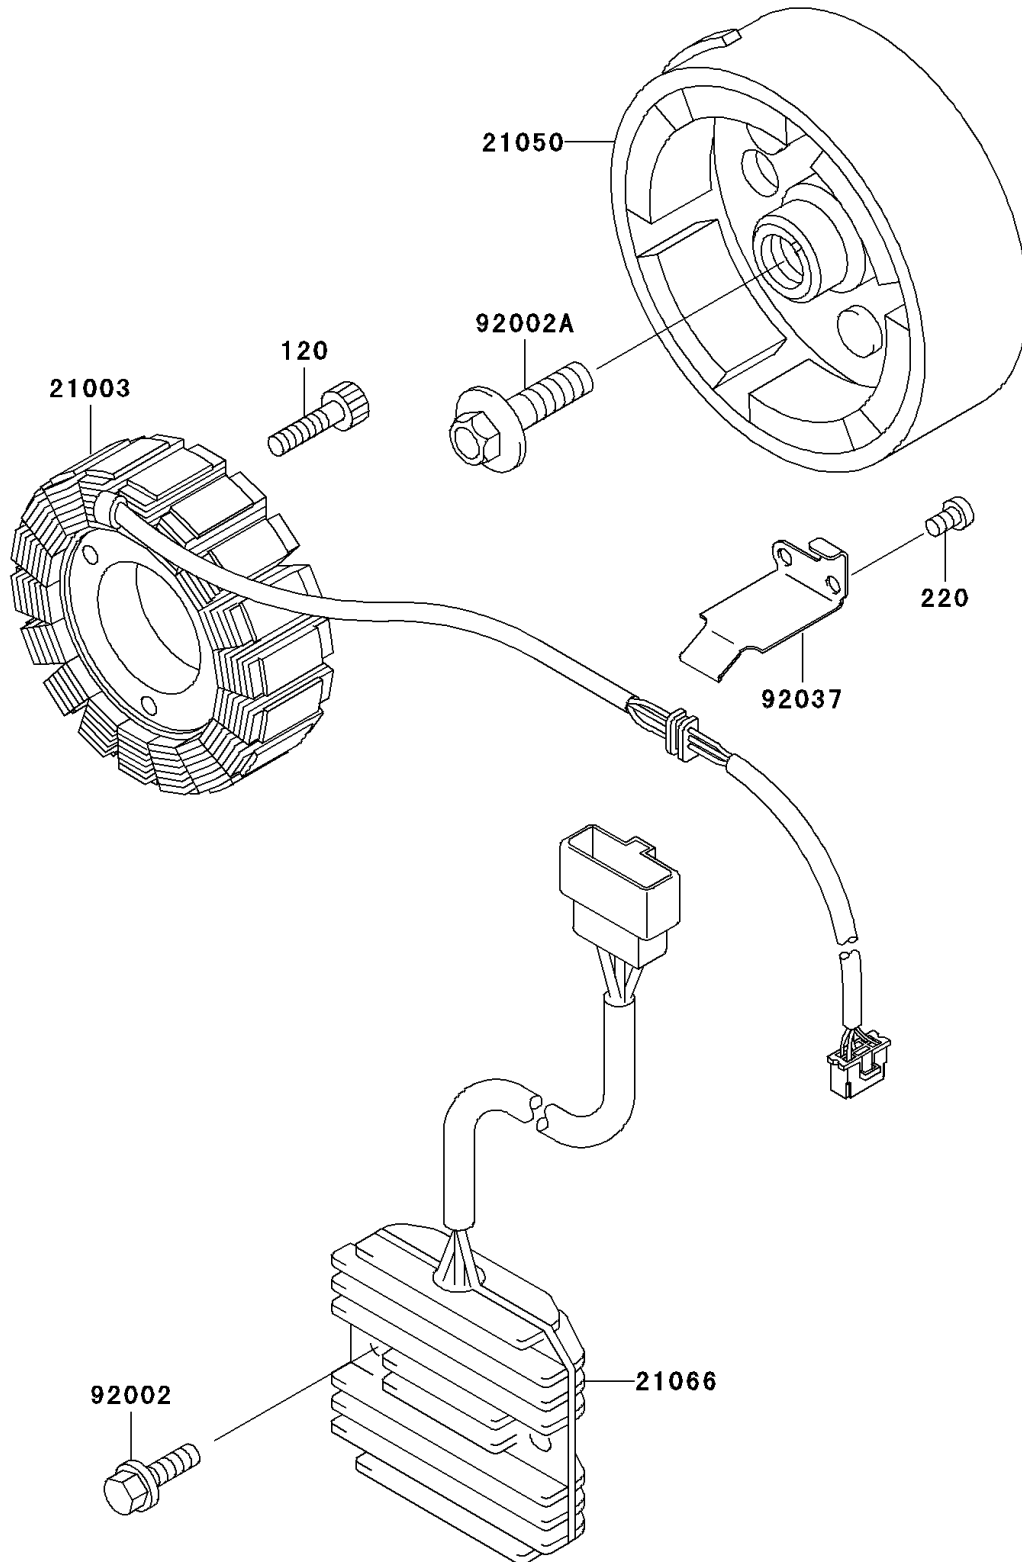

2007 Vulcan 500 LTD

PARTS DIAGRAM

Generator

E1810

2007 Vulcan 500 LTD

PARTS LIST

Generator

ITEM NAME	PART NUMBER	QUANTITY
BOLT-SOCKET,6X25 (Ref # 120)	120CA0625	3
SCREW-PAN-CROSS,5X10 (Ref # 220)	220AA0510	2
STATOR (Ref # 21003)	21003-1123	1
FLYWHEEL (Ref # 21050)	21050-1168	1
REGULATOR-VOLTAGE (Ref # 21066)	21066-1030	1
BOLT,FLANGED,6X25 (Ref # 92002)	92002-1086	2
BOLT,FLANGED,10X36 (Ref # 92002A)	92002-1457	1
CLAMP,GENERATOR LEAD (Ref # 92037)	92037-1630	1