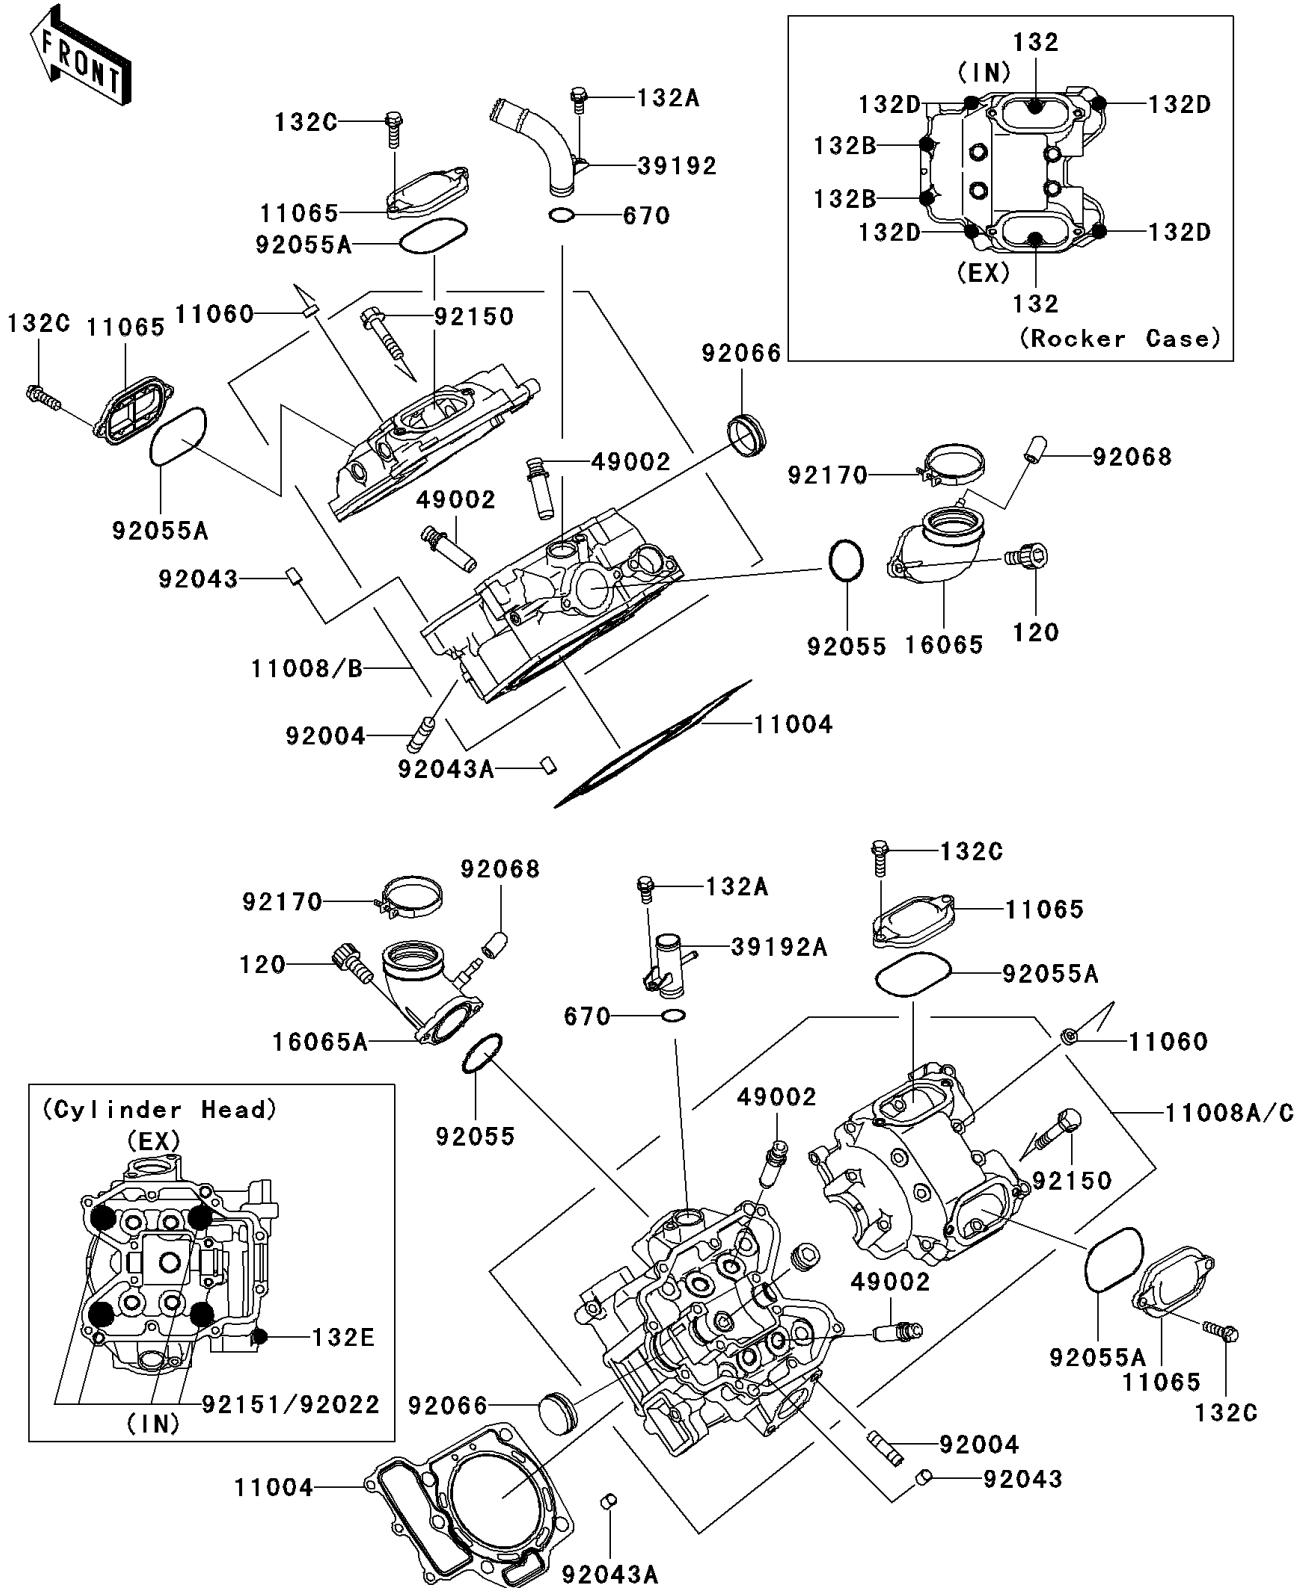

2005 Prairie 700 4x4 Hardwoods Green HD

PARTS DIAGRAM

Cylinder Head

E1111

2005 Prairie 700 4x4 Hardwoods Green HD

PARTS LIST Cylinder Head

ITEM NAME	PART NUMBER	QUANTITY
-----------	-------------	----------
