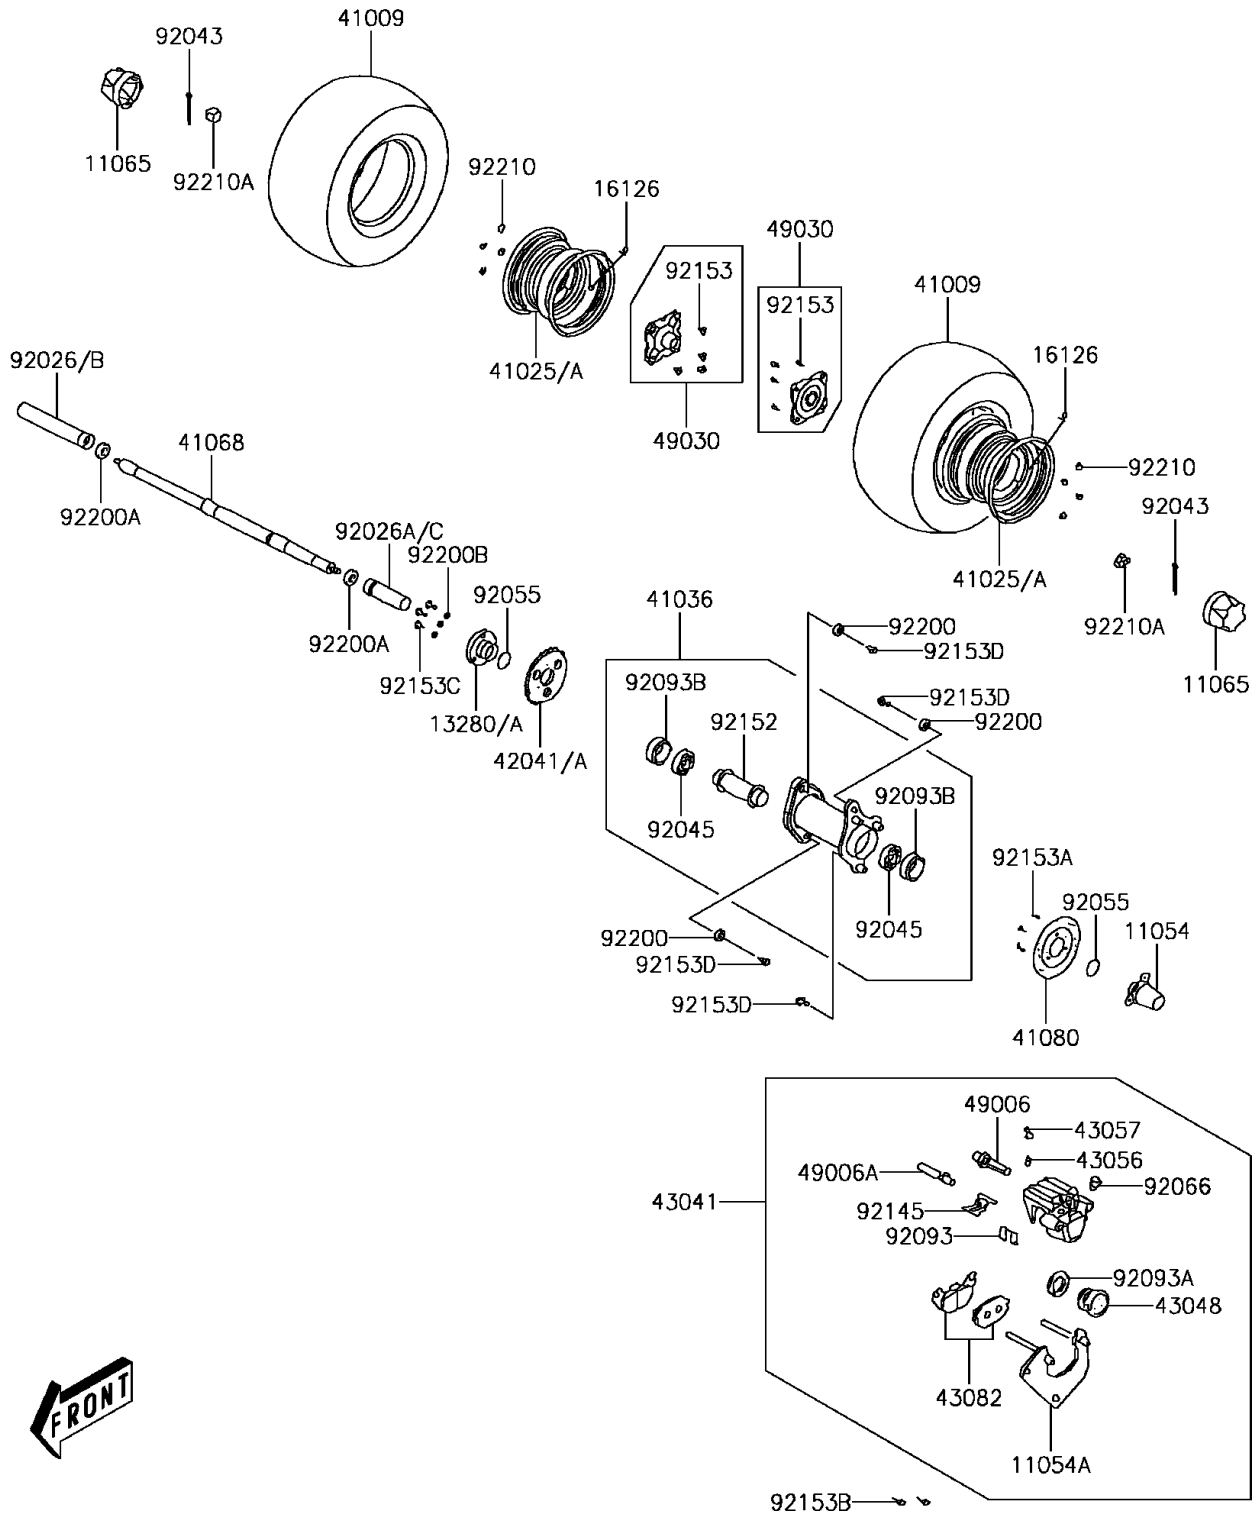

2013 KFX[®] 50

PARTS DIAGRAM

Rear Hub

F2240

2013 KFX[®] 50

PARTS LIST

Rear Hub

ITEM NAME

PART NUMBER

QUANTITY
