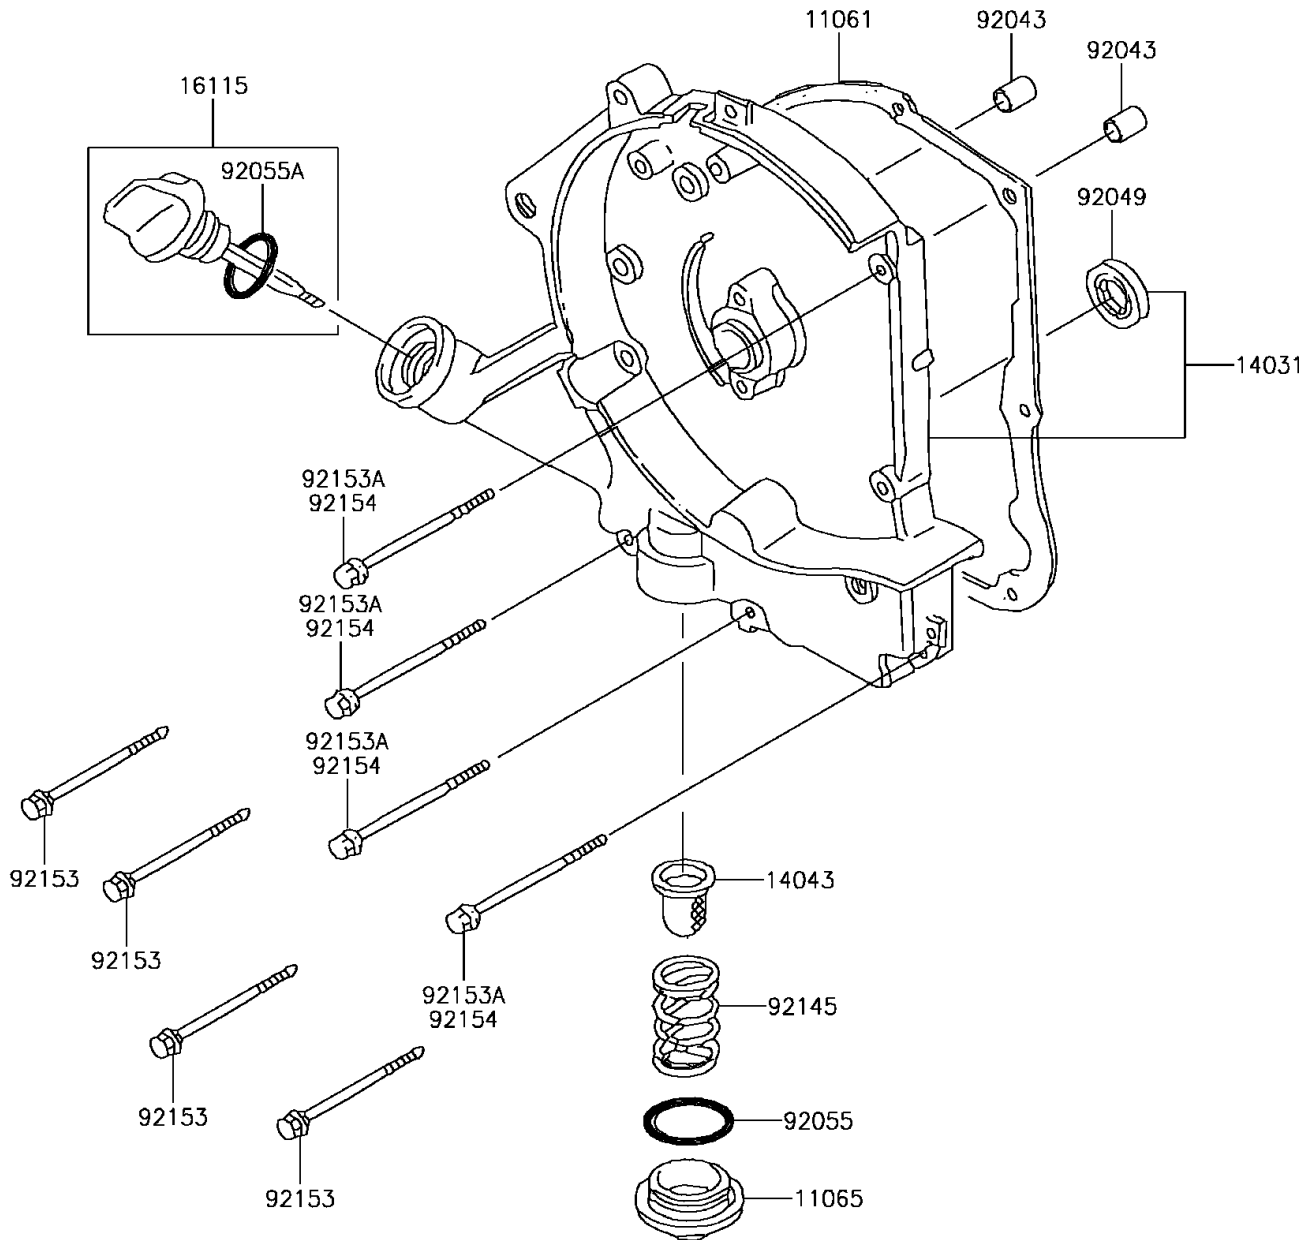

2013 KFX[®] 50

PARTS DIAGRAM

Engine Cover(s)

E1431

2013 KFX[®] 50

PARTS LIST

Engine Cover(s)

Kawasaki

Let the Good Times Roll[®]

ITEM NAME

PART NUMBER

QUANTITY
