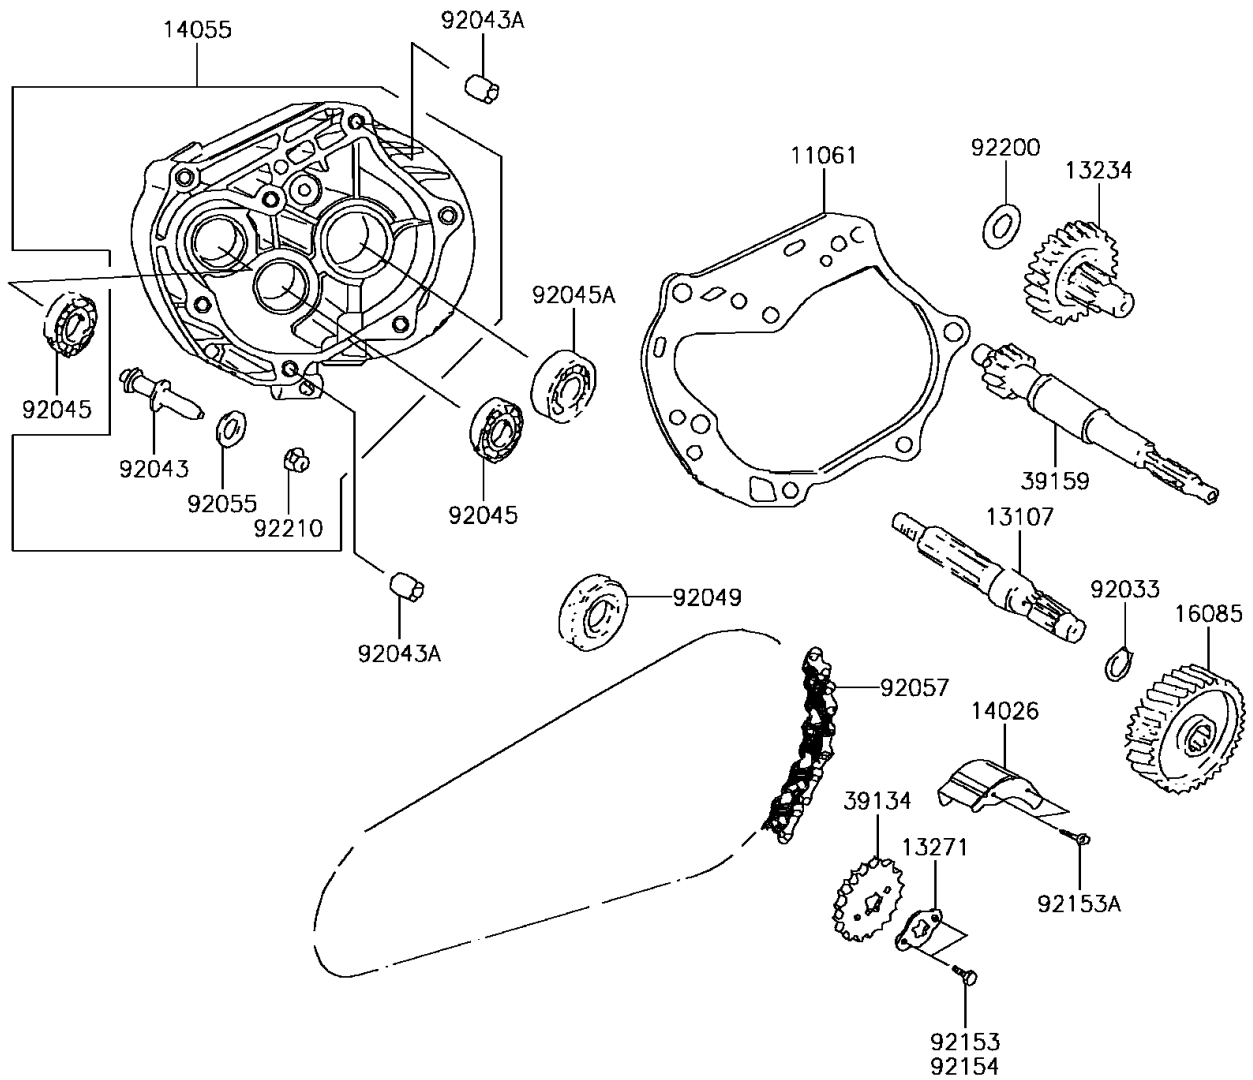

2013 KFX[®] 50

PARTS DIAGRAM

Gear Change Drum/Shift Fork(s)

E1362

2013 KFX[®] 50

PARTS LIST

Gear Change Drum/Shift Fork(s)

ITEM NAME

PART NUMBER

QUANTITY
