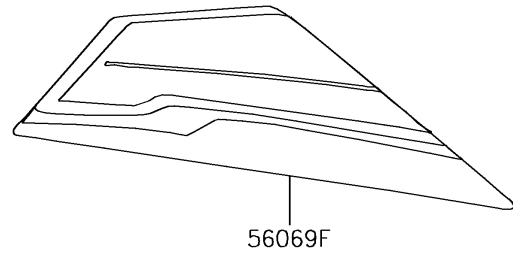

2014 BRUTE FORCE® 300

PARTS DIAGRAM

Decals(Red)(CEF)

F2861E

2014 BRUTE FORCE® 300

PARTS LIST

Decals(Red)(CEF)

ITEM NAME

PART NUMBER

QUANTITY
