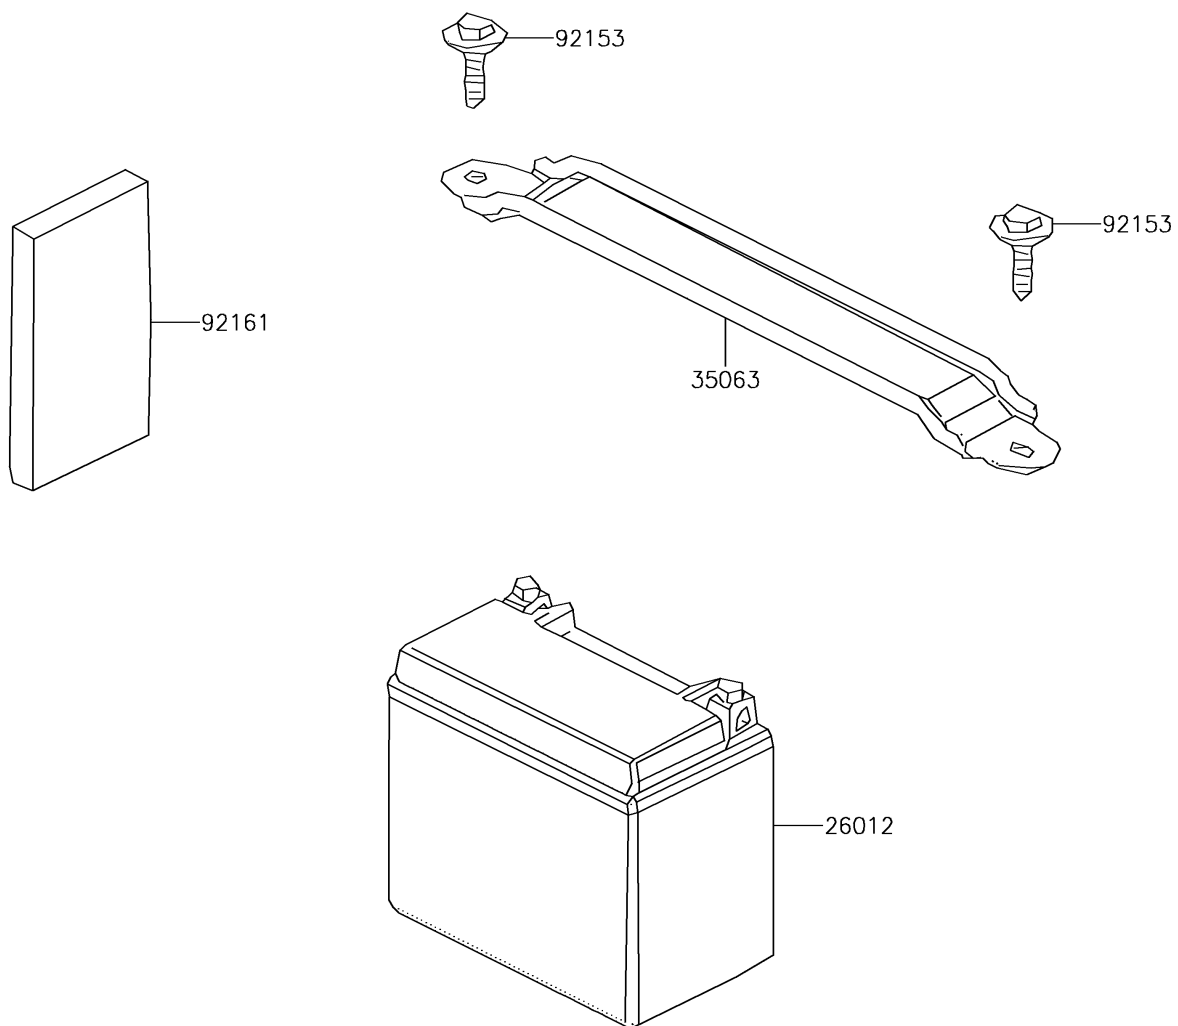

2014 BRUTE FORCE® 300

PARTS DIAGRAM

Battery

F2761

2014 BRUTE FORCE® 300

PARTS LIST

Battery

ITEM NAME

PART NUMBER

QUANTITY
