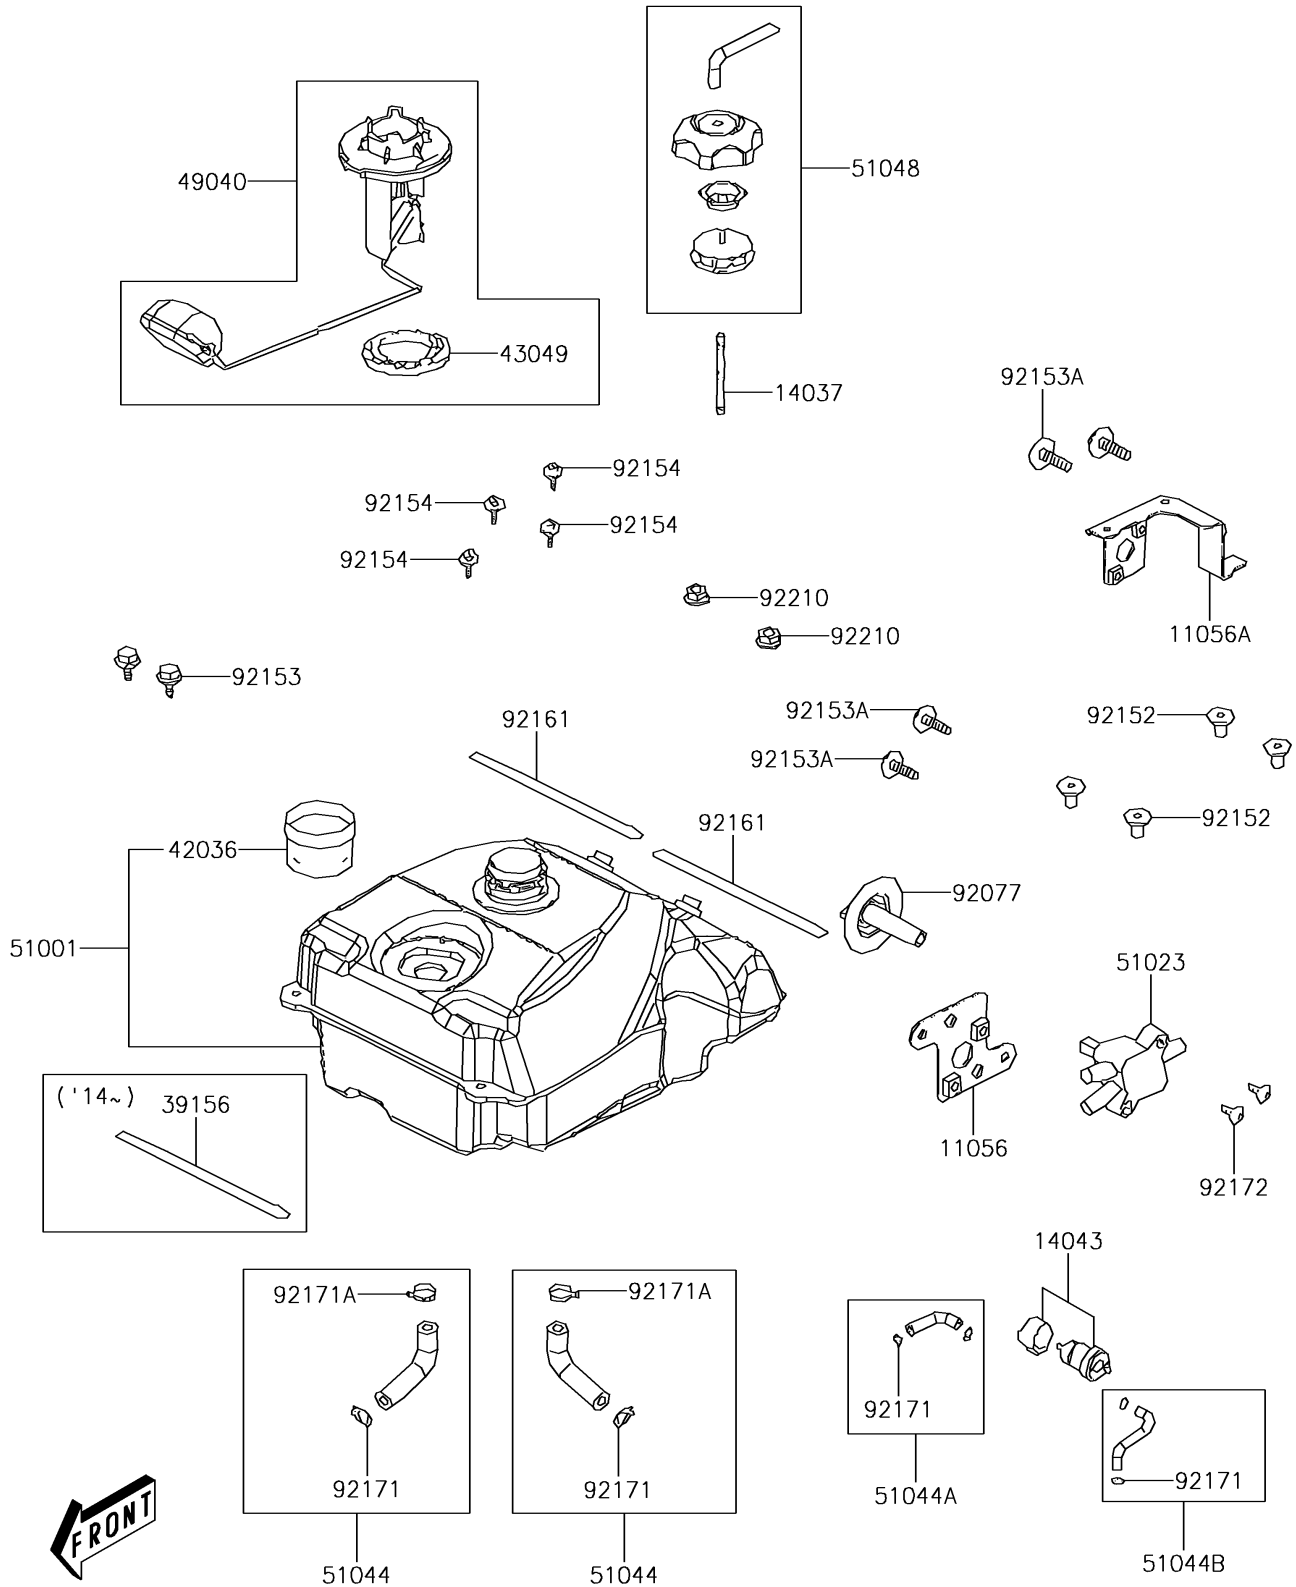

2014 BRUTE FORCE® 300

PARTS DIAGRAM

Fuel Tank

F2410

2014 BRUTE FORCE® 300

PARTS LIST

Fuel Tank

ITEM NAME

PART NUMBER

QUANTITY
